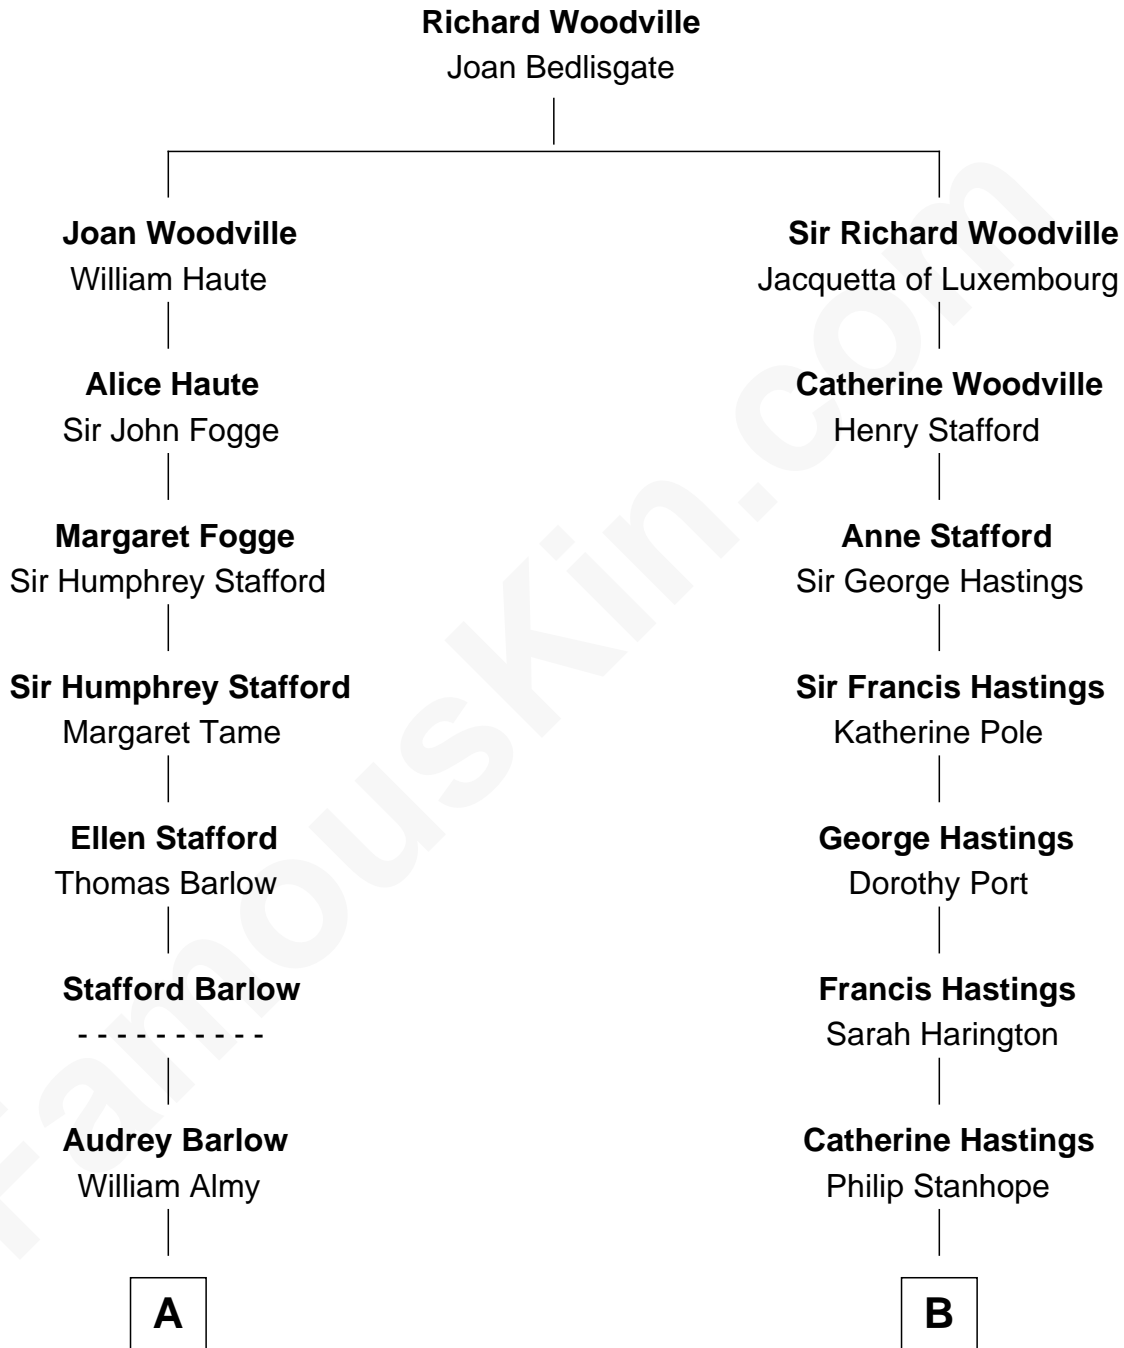

FamousKin.com

Relationship Chart of

William Ellery

Signer of the Declaration of Independence

10th cousin 4 times removed of

E. M. Forster
English Novelist

A

Christopher Almy

Elizabeth Cornell

Col. Job Almy

Ann Lawton

Elizabeth Almy

William Ellery

William Ellery

Signer of Declaration of Independence

B

Sarah Stanhope

Sir Richard de Hoghton

Sir Charles Hoghton

Mary Skeffington

Mary Hoghton

Samuel Watson

Lucy Watson

John Thornton

Henry Thornton

Marianne Sykes

Laura Thornton

Charles Forster

Edward Morgan Llewellyn Forster

Alice Clara Whichelo

E. M. Forster

English Novelist