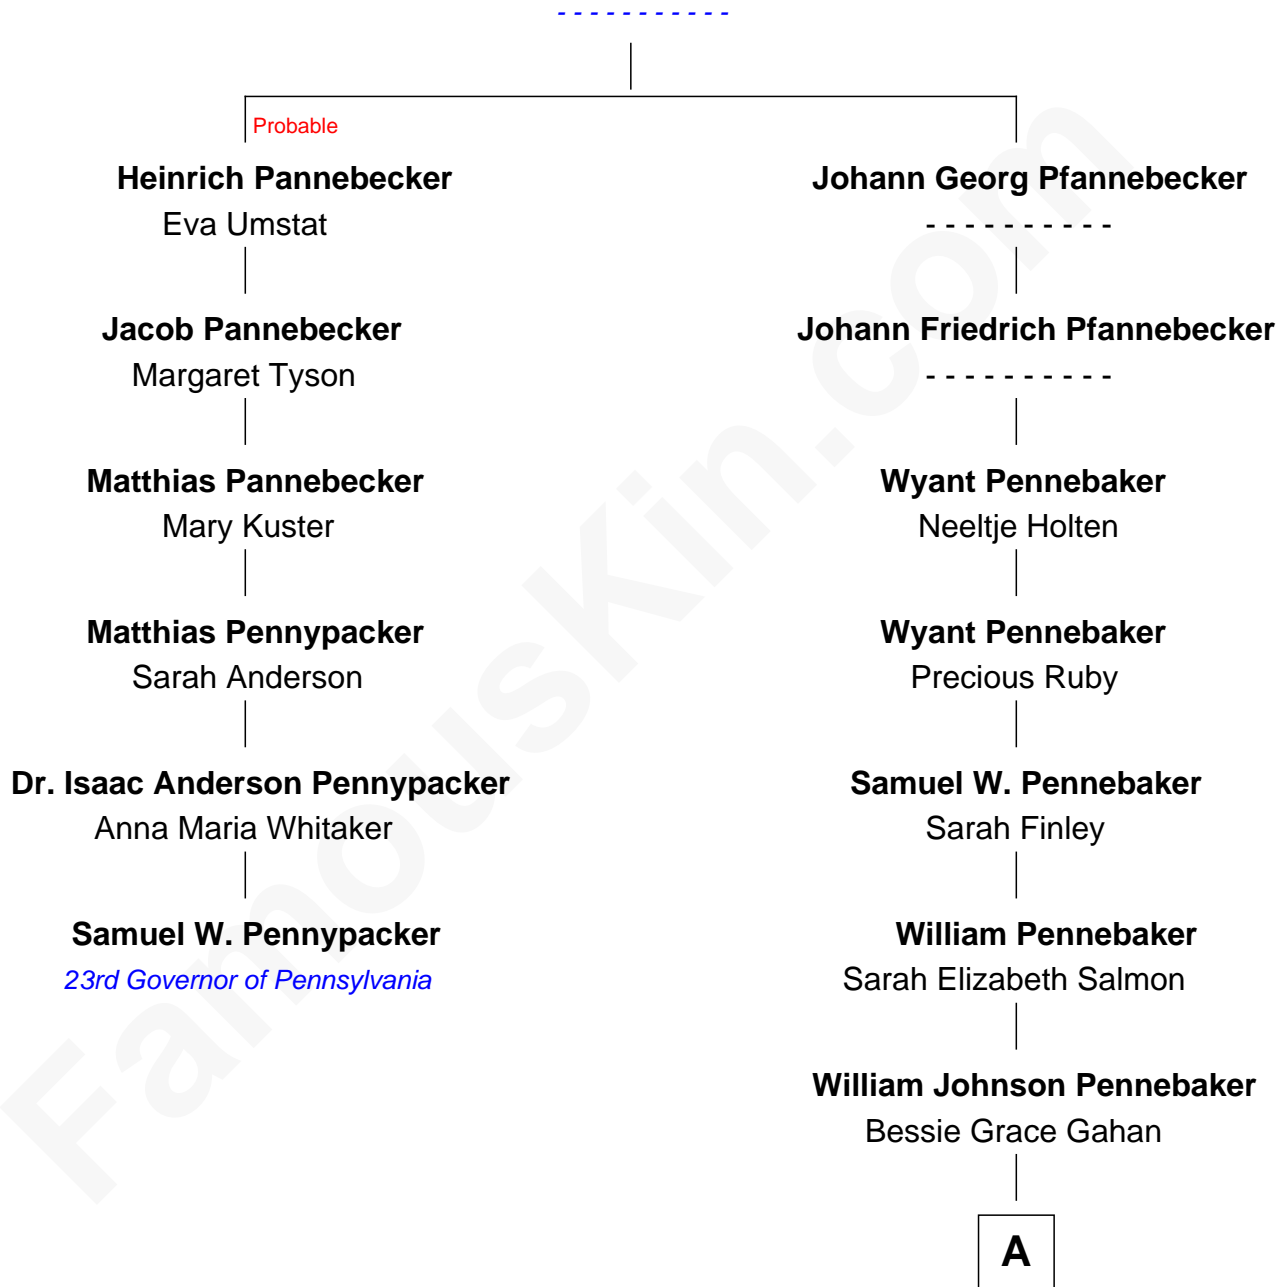

FamousKin.com

Relationship Chart of

Samuel W. Pennypacker

23rd Governor of Pennsylvania

5th cousin 3 times removed of

Marlon Brando
Movie Actor

Johannes Pfannebecker

A

|
Dorothy Julia Pennebaker

Marlon Brando

|
Marlon Brando

Movie Actor

FamousKin.com