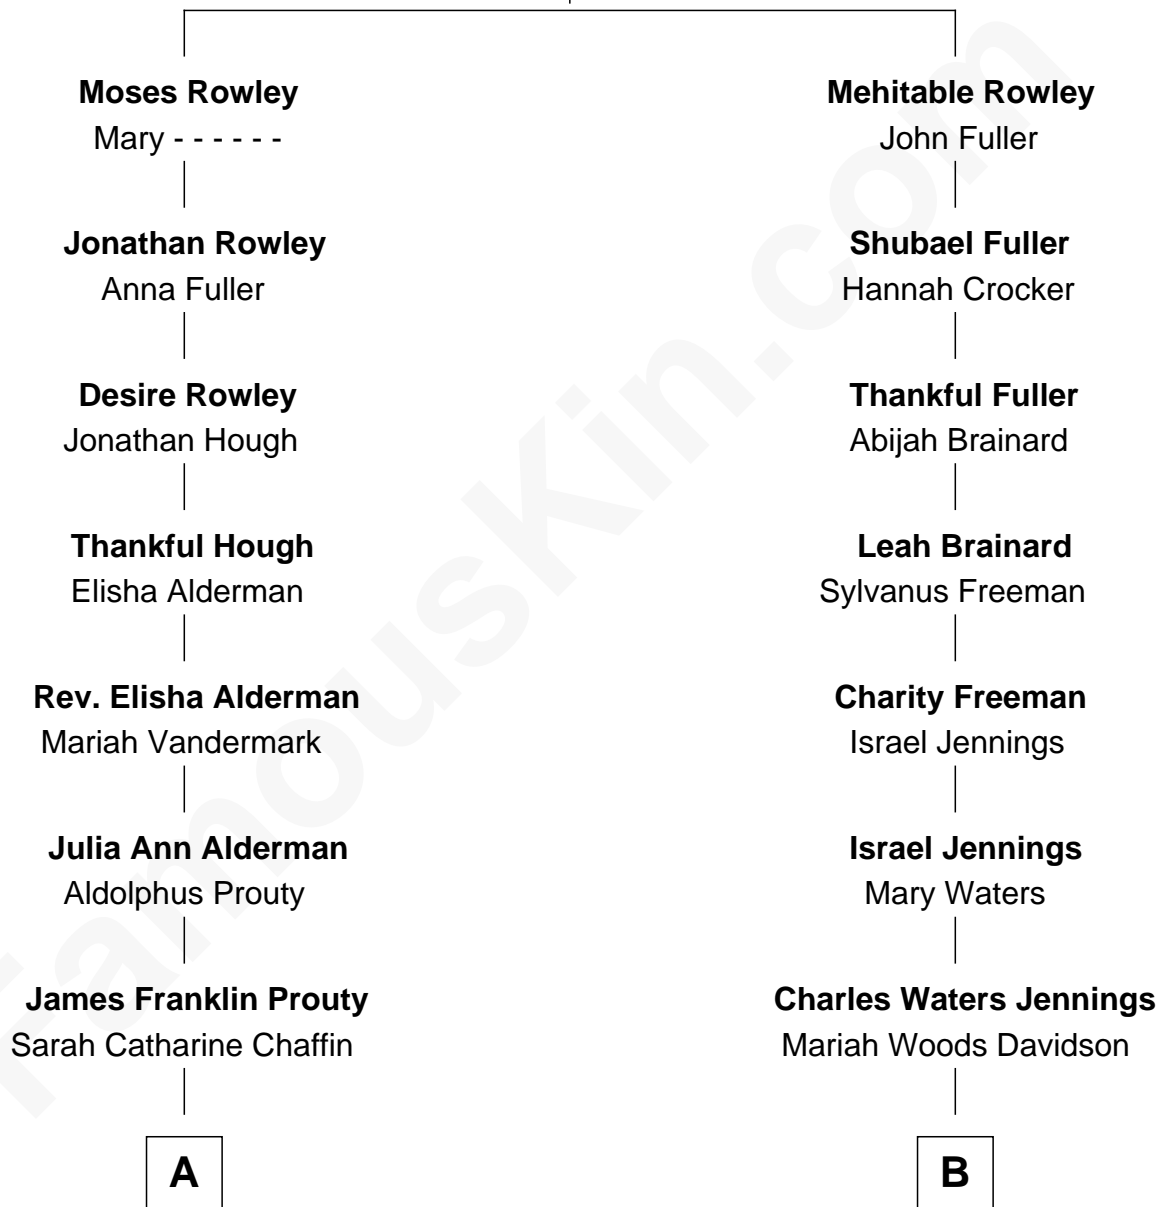

FamousKin.com Relationship Chart of

Louie Anderson

Comedian and Game Show Host

8th cousin 1 time removed of

William Jennings Bryan

41st U.S. Secretary of State

Moses Rowley

Elizabeth Fuller

A

Charles Milton Prouty

Mary Bertha Winders

Ora Zella Prouty

Louis William Anderson

Louie Anderson

Comedian and Game Show Host

B