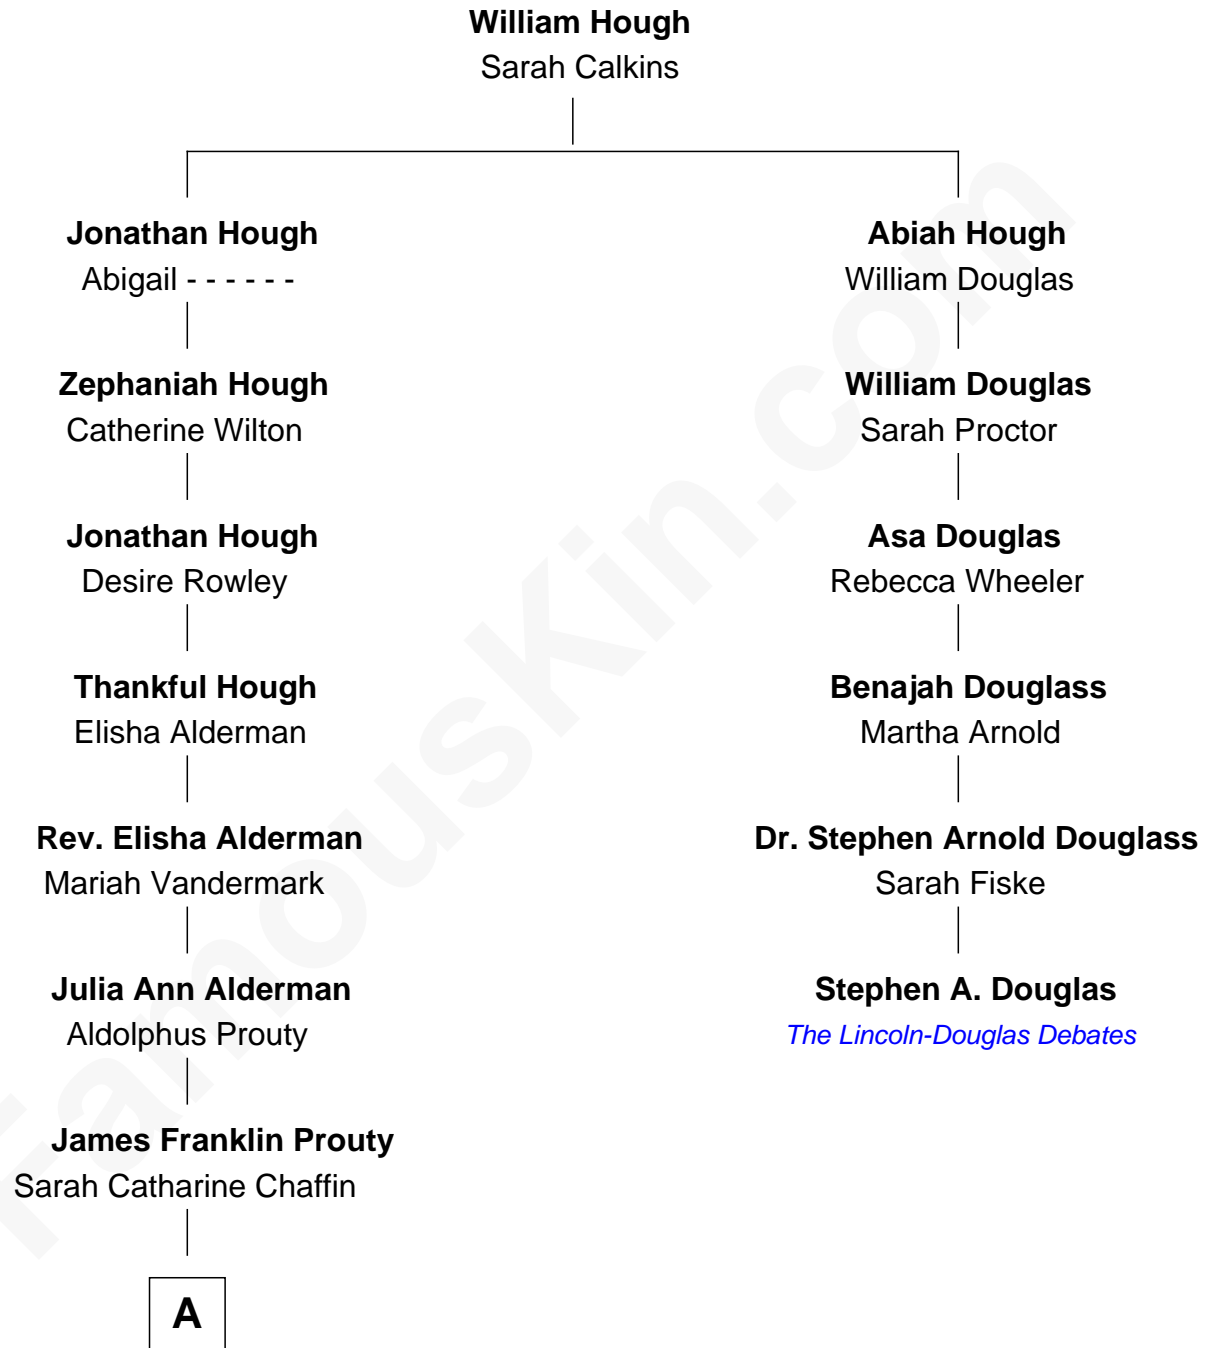

FamousKin.com Relationship Chart of

Louie Anderson

Comedian and Game Show Host

5th cousin 4 times removed of

Stephen A. Douglas

Participated in Lincoln-Douglas Debates

A

—
Charles Milton Prouty

Mary Bertha Winders

—
Ora Zella Prouty

Louis William Anderson

—
Louie Anderson

Comedian and Game Show Host

FamousKin.com