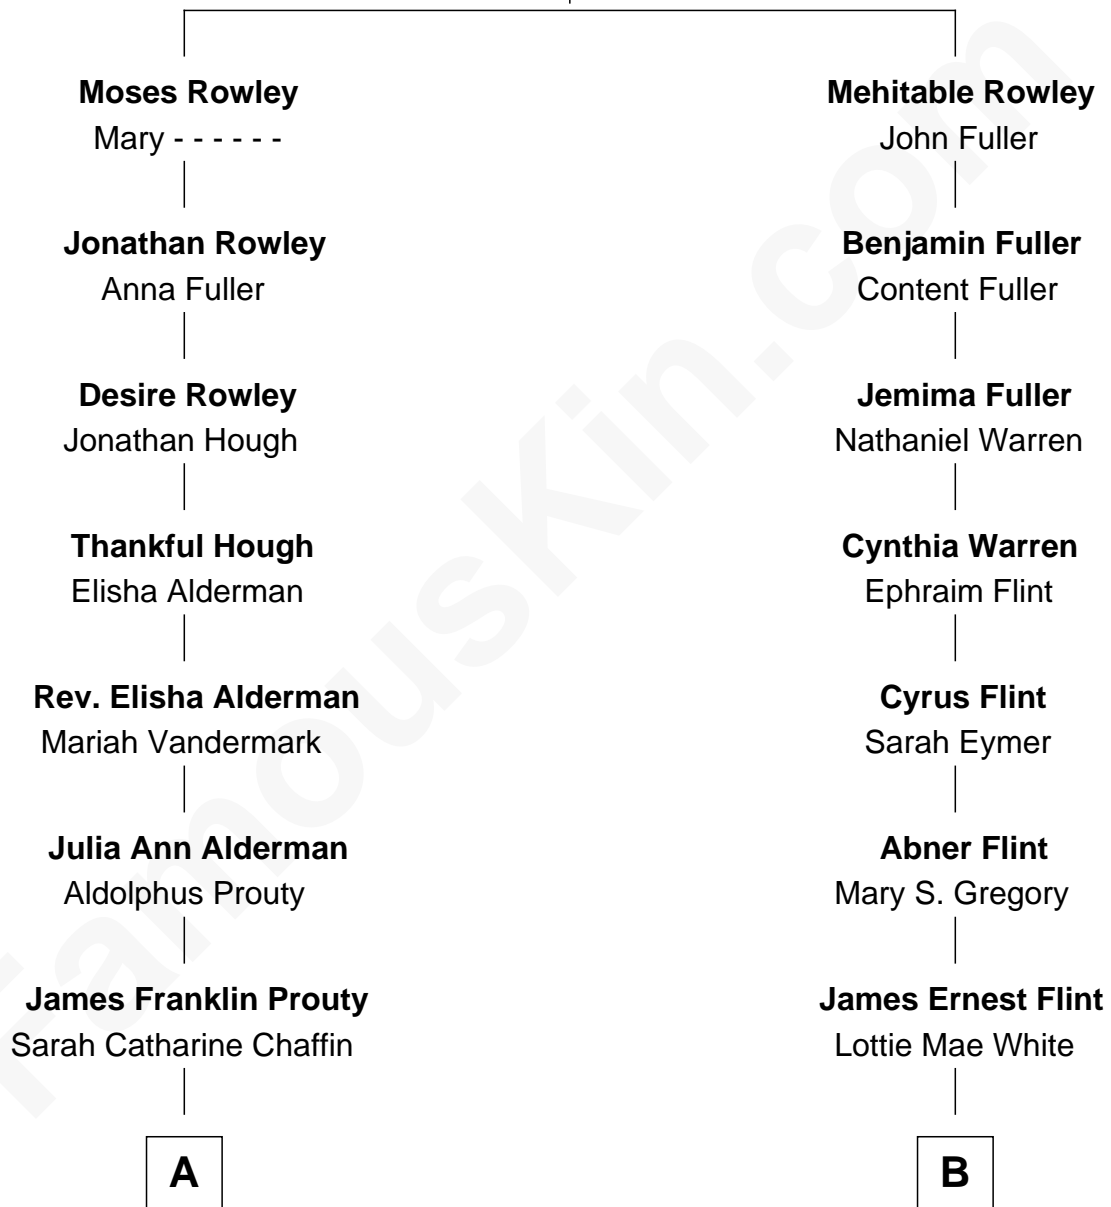

# FamousKin.com Relationship Chart of

**Louie Anderson**

*Comedian and Game Show Host*

9th cousin of

**Jeffrey Dahmer**

*Serial Killer*

**Moses Rowley**  
Elizabeth Fuller

**A**

**Charles Milton Prouty**

Mary Bertha Winders

**Ora Zella Prouty**

Louis William Anderson

**Louie Anderson**

*Comedian and Game Show Host*

**B**

**Floyd Leroy Flint**

Lillian Bernice Rundberg

**Joyce Annette Flint**

Lionel Herbert Dahmer

**Jeffrey Dahmer**

*Serial Killer*

FamousKin.com