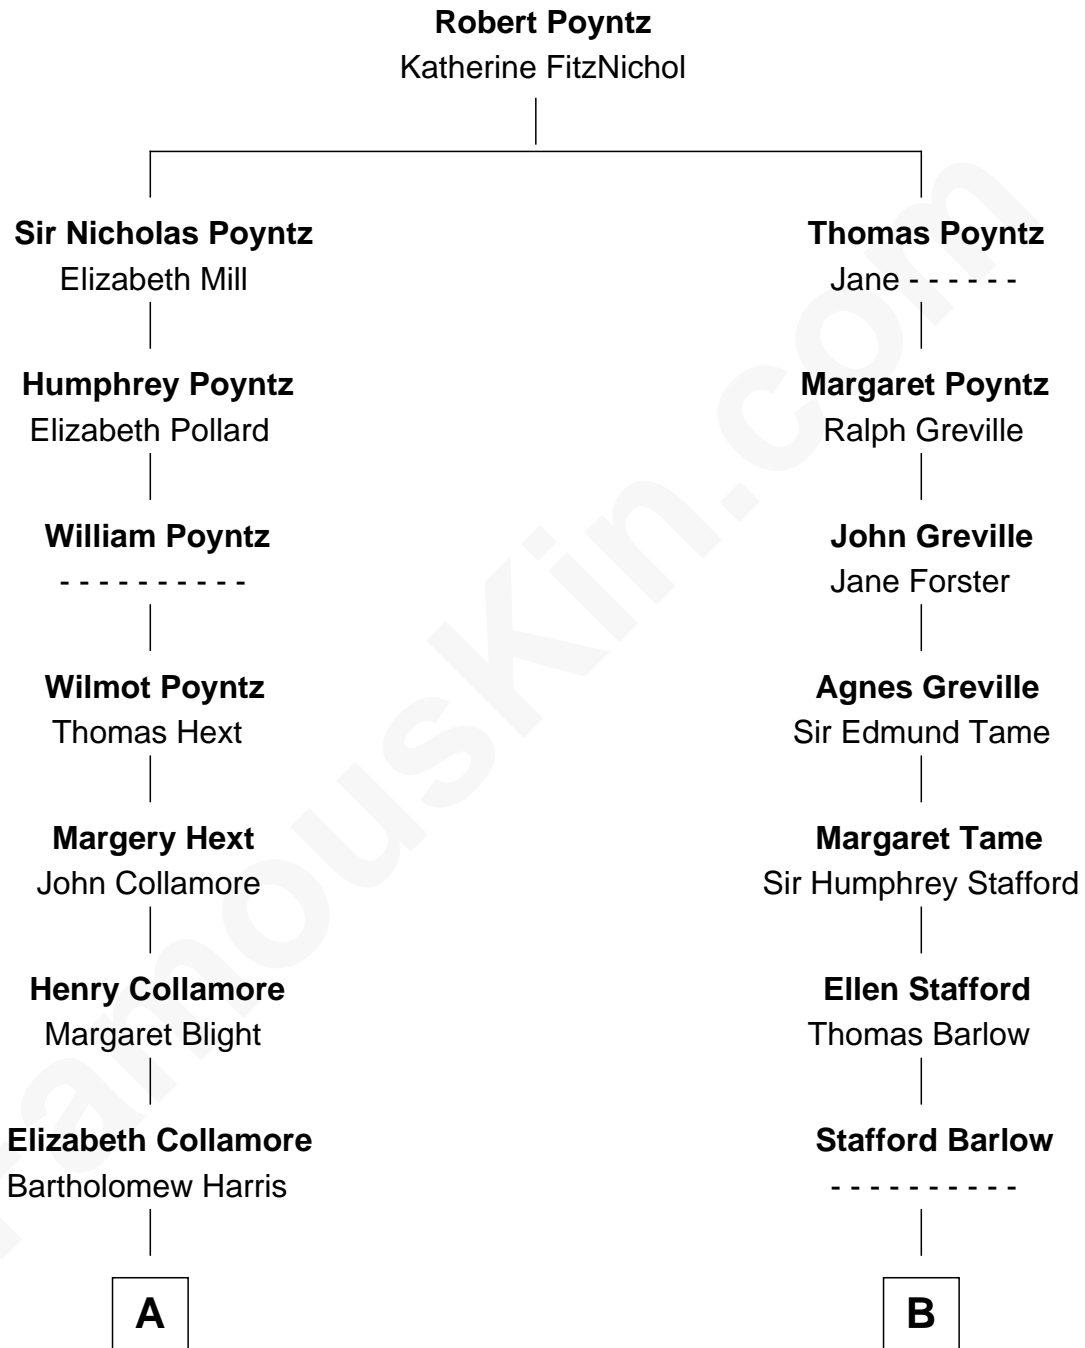

FamousKin.com Relationship Chart of

Louie Anderson

Comedian and Game Show Host

17th cousin 1 time removed of

Richard Nixon

37th U.S. President

A

Agnes Harris
William Spencer

Sarah Spencer
John Case

Mary Case
William Alderman

William Alderman
Rebecca Osborn

William Alderman
Patience Sweeny

Elisha Alderman
Thankful Hough

Rev. Elisha Alderman
Mariah Vandermark

Julia Ann Alderman
Aldolphus Prouty