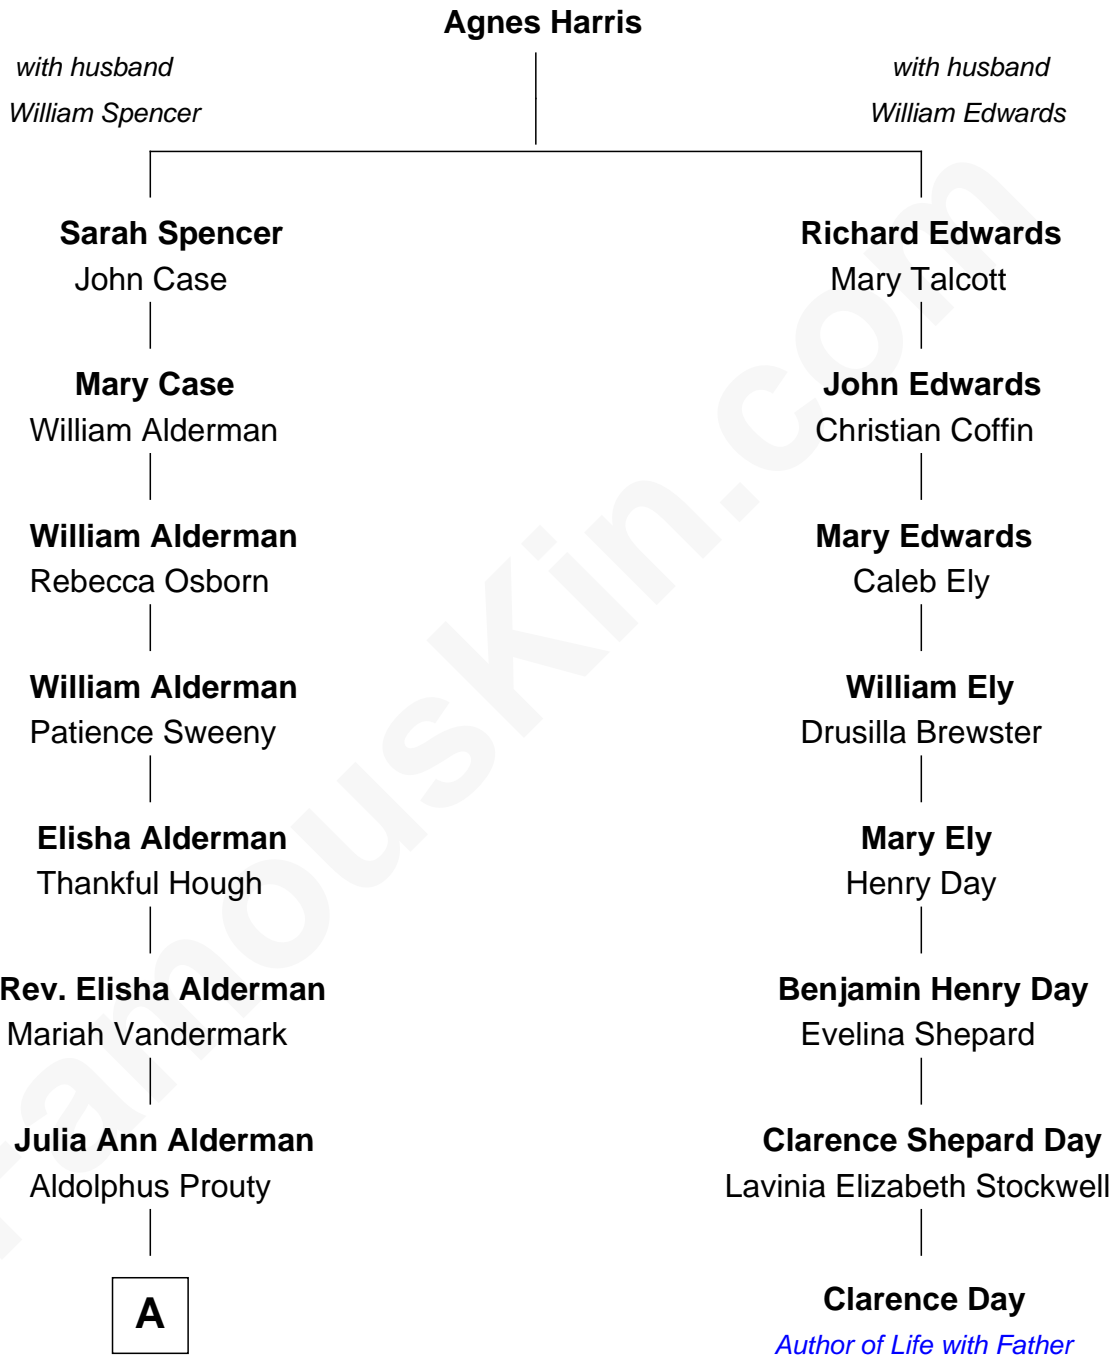

# FamousKin.com Relationship Chart of

**Louie Anderson**

*Comedian and Game Show Host*

7th cousin 3 times removed of

**Clarence Day**

*Author of Life with Father*

**A**

James Franklin Prouty  
Sarah Catharine Chaffin

Charles Milton Prouty  
Mary Bertha Winders

Ora Zella Prouty  
Louis William Anderson

**Louie Anderson**  
*Comedian and Game Show Host*

FamousKin.com