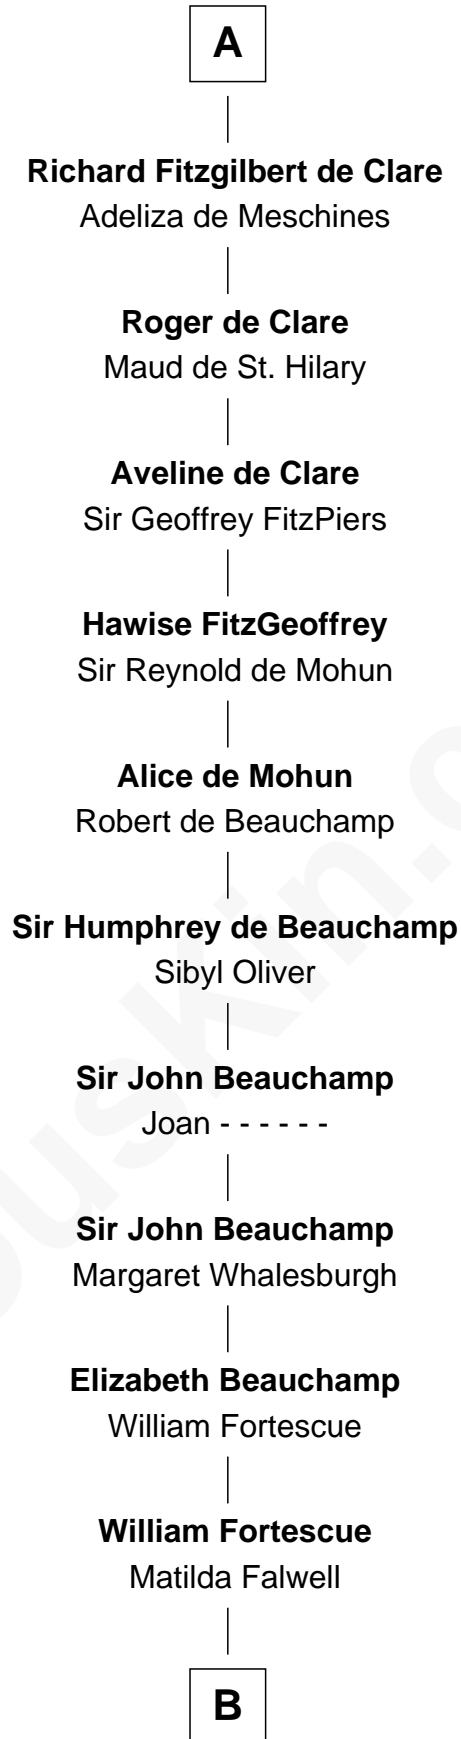

FamousKin.com Relationship Chart of

Louie Anderson

Comedian and Game Show Host

33rd Great-grandson of

King Robert I

King of France

King Robert I
Beatrice of Vermandois

Hugh the Great
Hedwig of Saxony

Hugh Capet
Adelaide of Aquitaine

Hedwig of France
Rainier IV of Hainault

Beatrix of Hainault
Ebles of Roucy

Alice de Roucy
Hildouin of Montdidier

Margaret de Roucy
Hugh de Claremont

Adeliza de Clermont-en-Beauvaisis
Gilbert Fitzrichard de Clare

A

B

John Fortescue

Joan Prutteston

Joane Fortescue

Thomas Hext

Thomas Hext

Wilmot Poyntz

Sarah Spencer

John Case

Mary Case

William Alderman

William Alderman

Rebecca Osborn

C

C