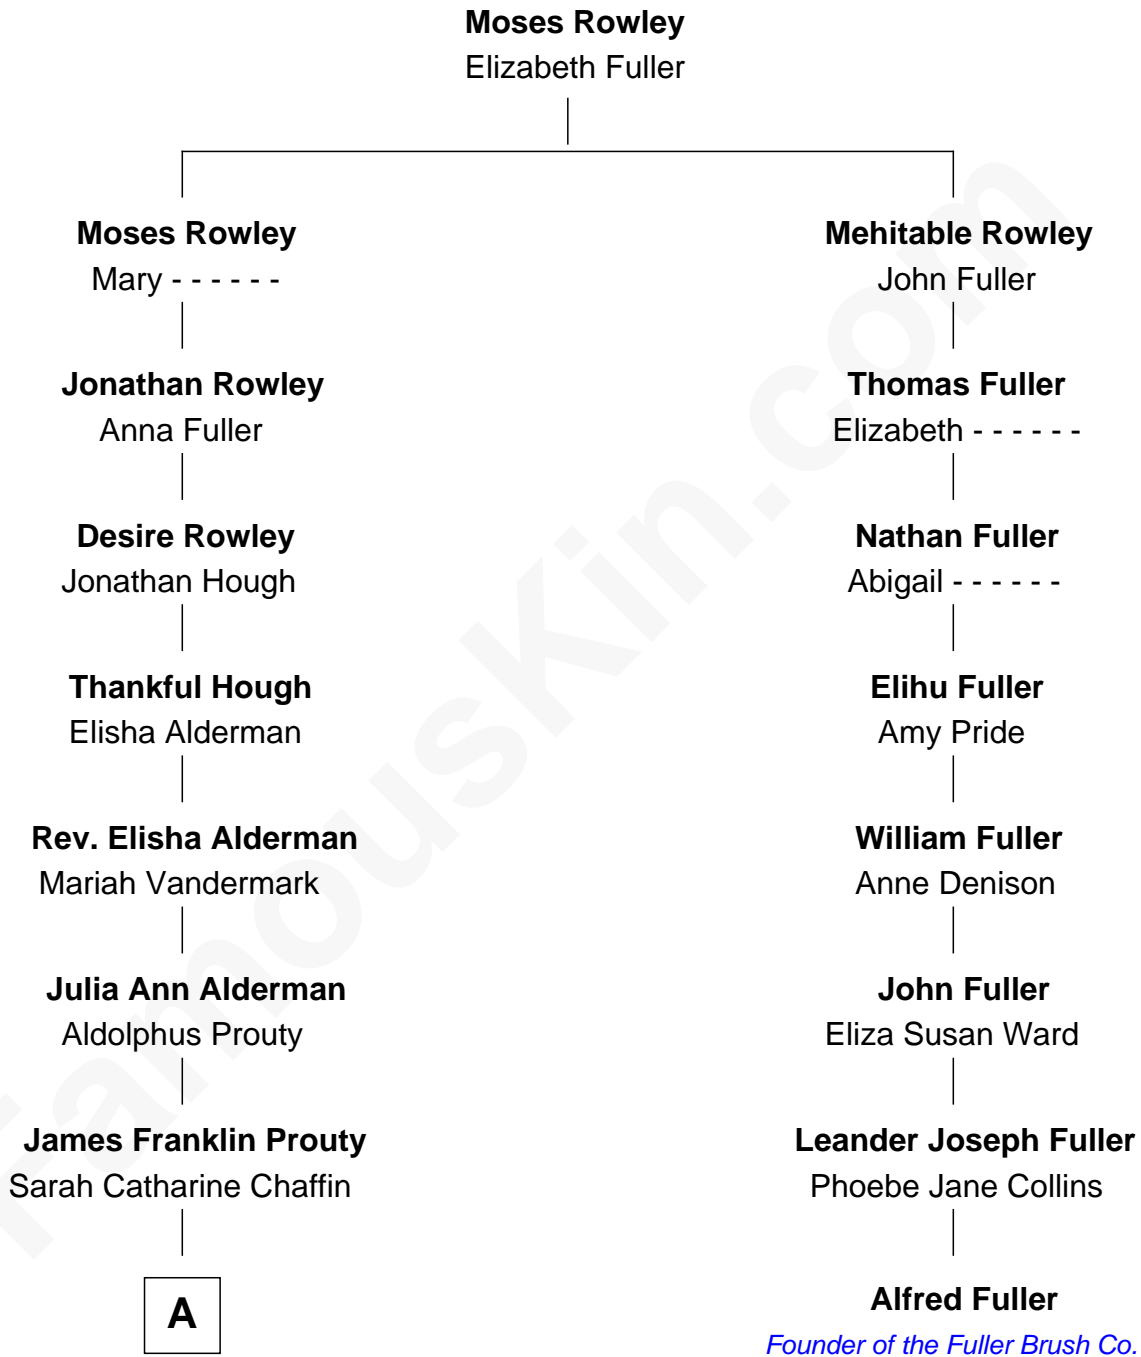

FamousKin.com Relationship Chart of

Louie Anderson

Comedian and Game Show Host

7th cousin 2 times removed of

Alfred Fuller

Founder of the Fuller Brush Co.

A

—
Charles Milton Prouty

Mary Bertha Winders

—
Ora Zella Prouty

Louis William Anderson

—
Louie Anderson

Comedian and Game Show Host

FamousKin.com