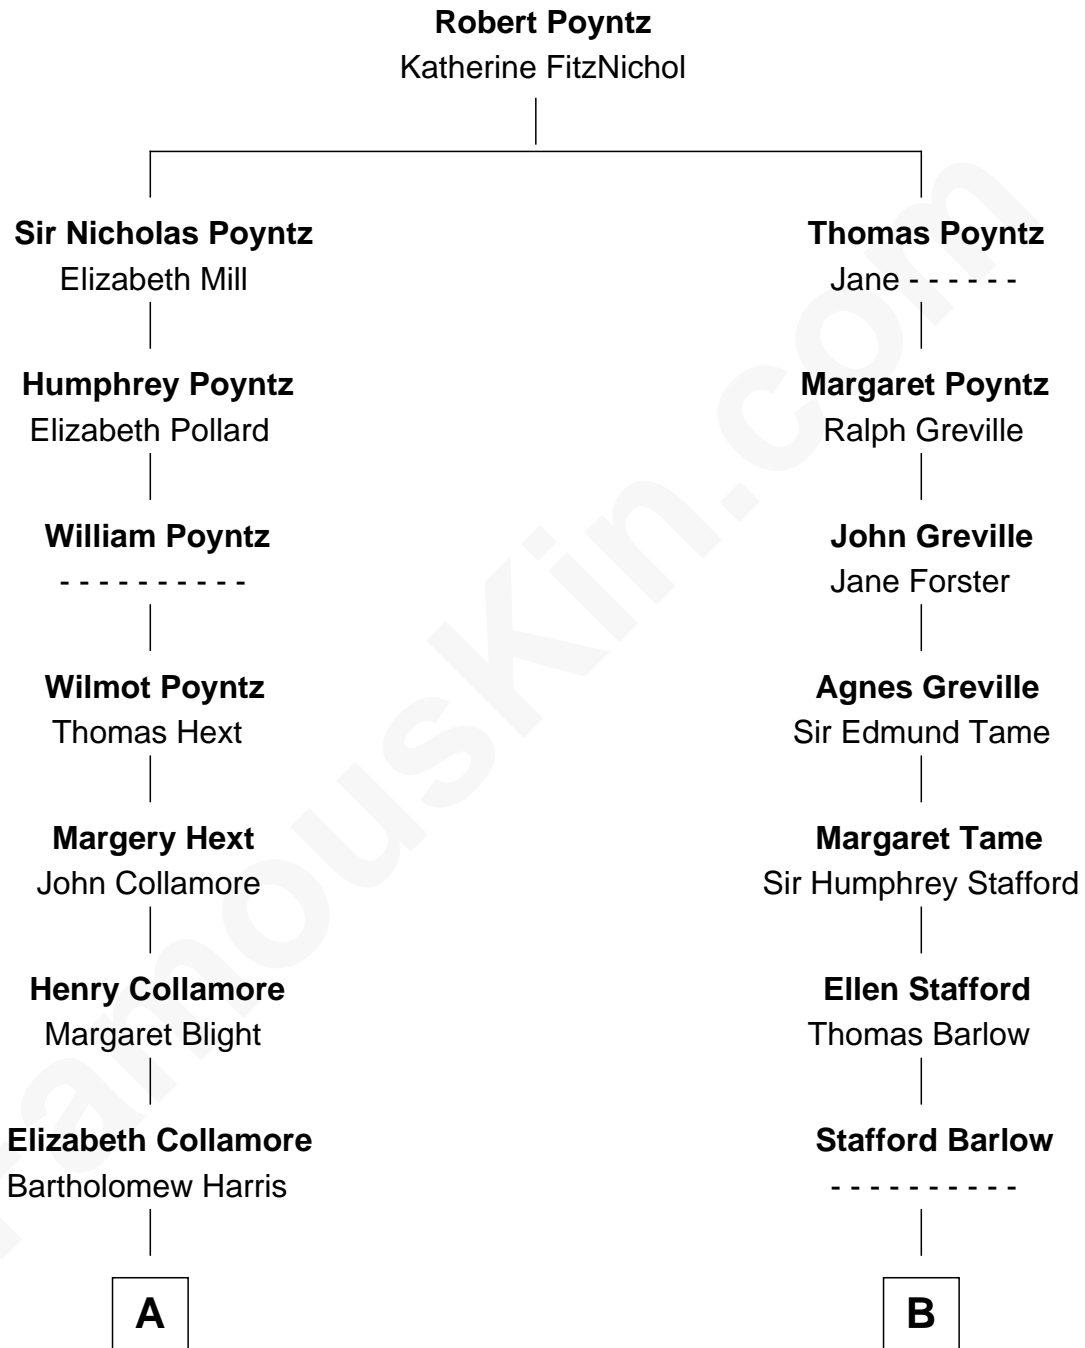

FamousKin.com Relationship Chart of

Louie Anderson

Comedian and Game Show Host

18th cousin of

Adlai Stevenson III

U.S. Senator from Illinois

C

Ora Zella Prouty
Louis William Anderson

Louie Anderson
Comedian and Game Show Host

D

Ellen Borden
Adlai Ewing Stevenson

Adlai Stevenson III
U.S. Senator from Illinois

FamousKin.com