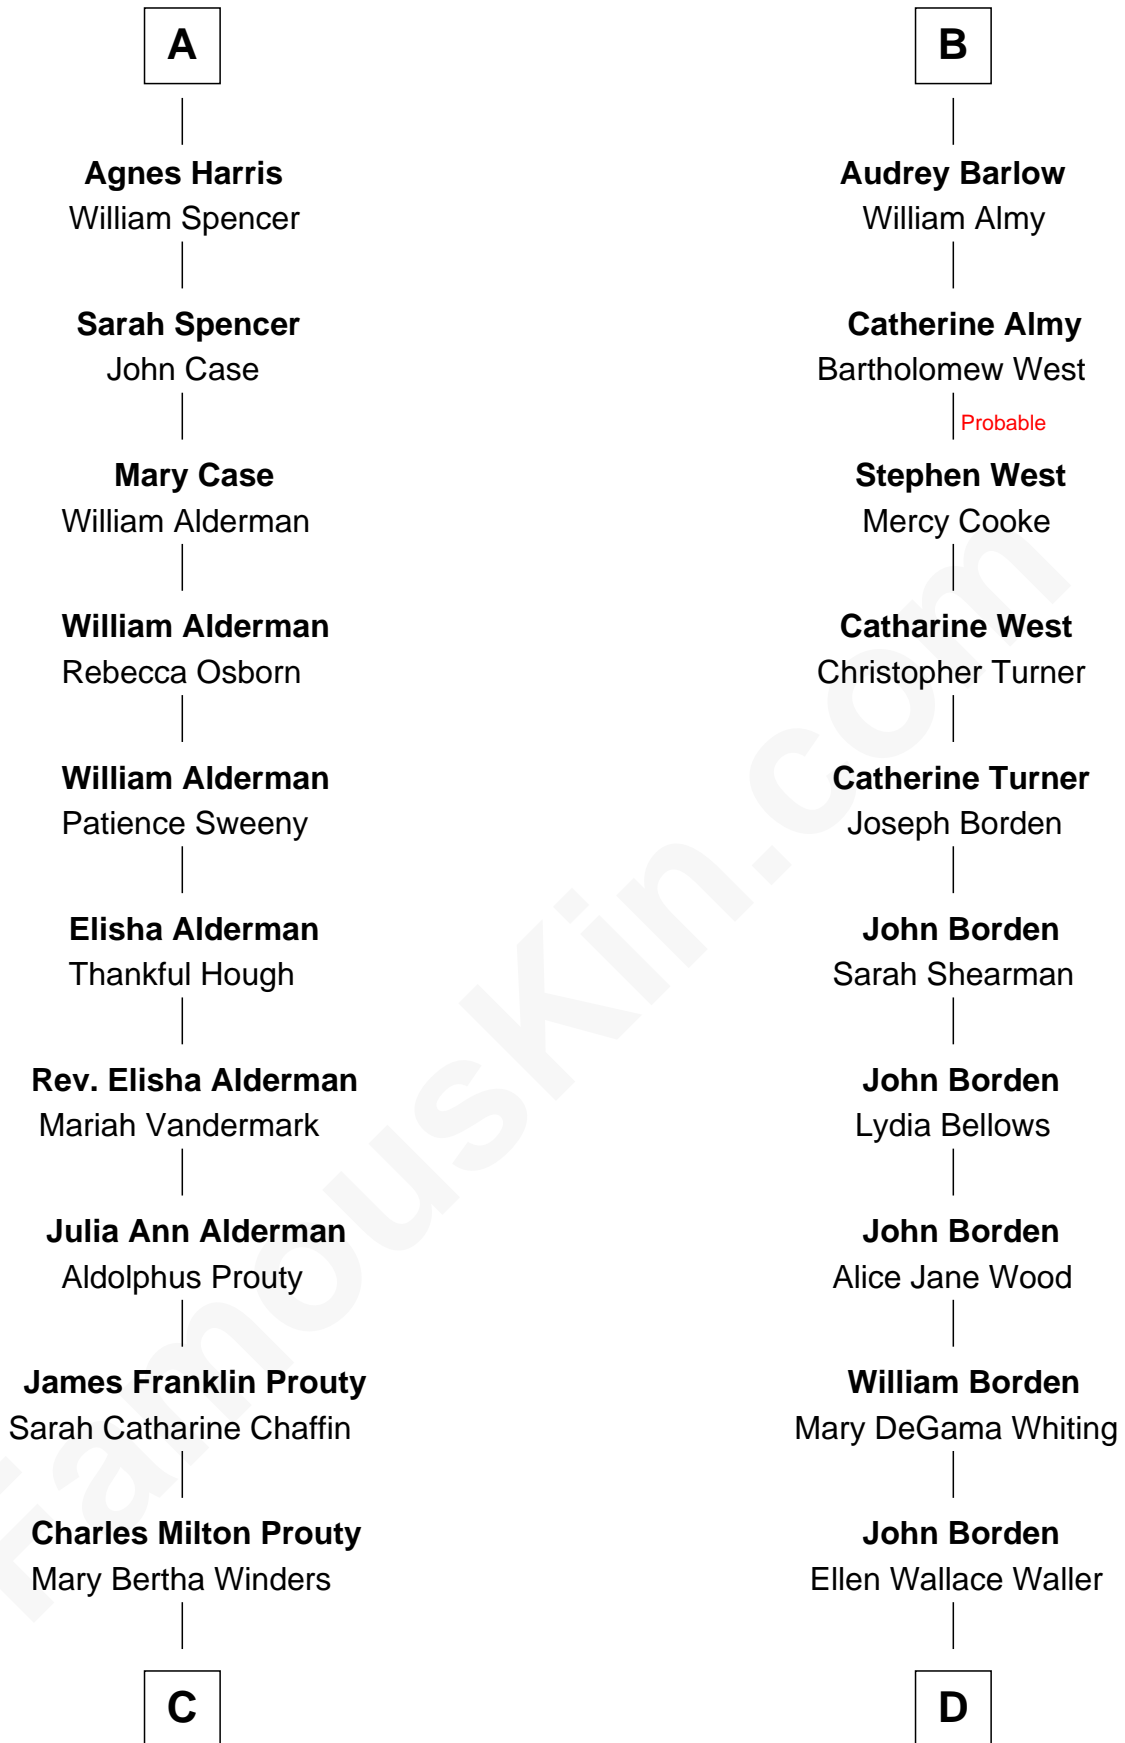

FamousKin.com Relationship Chart of

Louie Anderson

Comedian and Game Show Host

18th cousin of

Adlai Stevenson III

U.S. Senator from Illinois

C

Ora Zella Prouty
Louis William Anderson

Louie Anderson
Comedian and Game Show Host

D

Ellen Borden
Adlai Ewing Stevenson

Adlai Stevenson III
U.S. Senator from Illinois

FamousKin.com