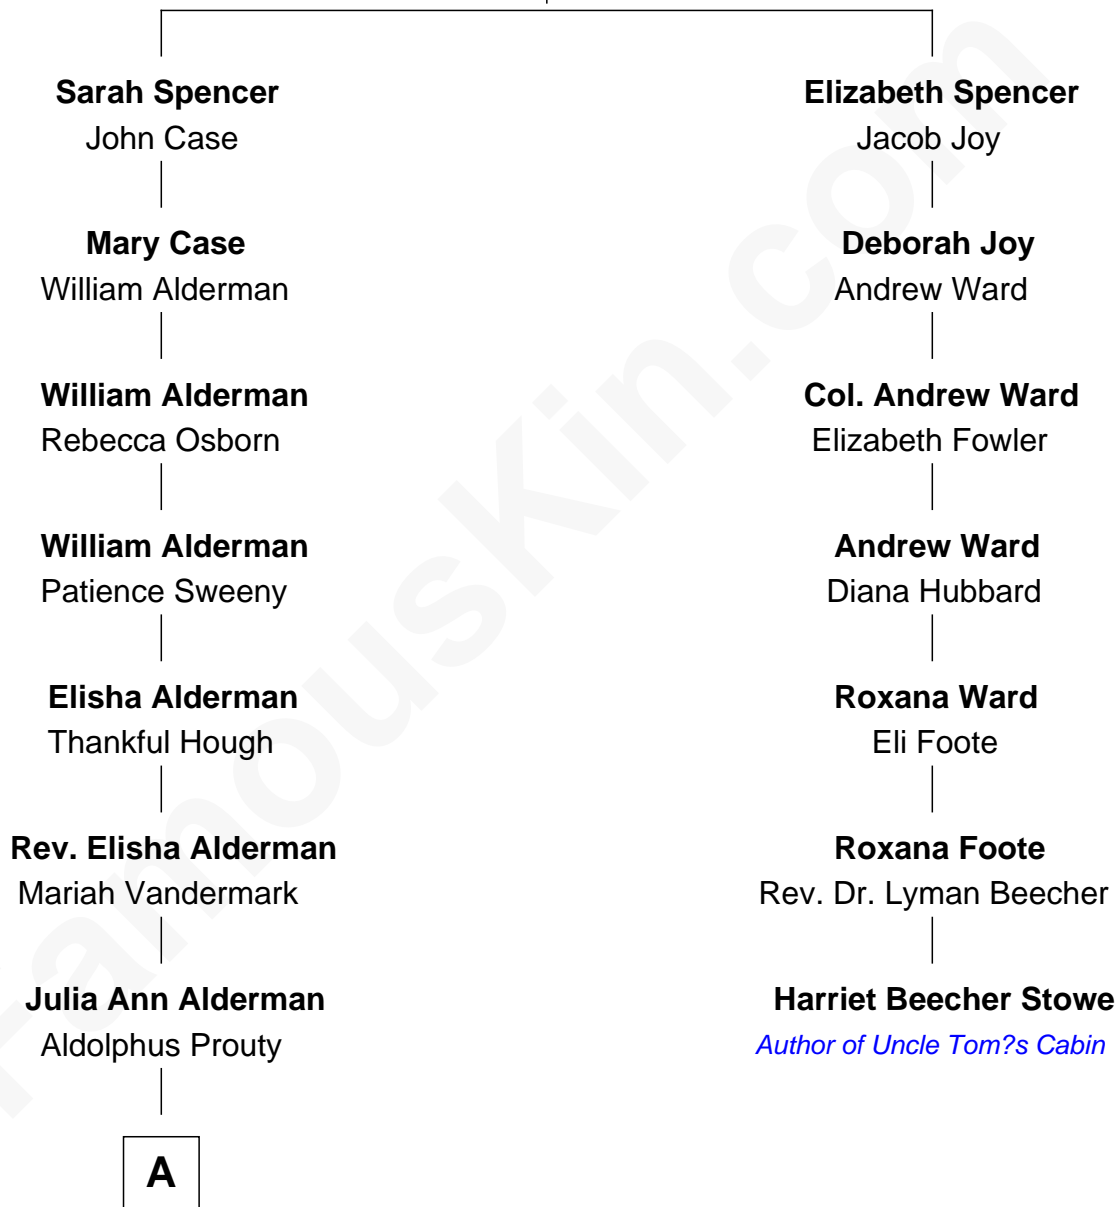

FamousKin.com Relationship Chart of

Louie Anderson

Comedian and Game Show Host

6th cousin 4 times removed of

Harriet Beecher Stowe

Author of Uncle Tom's Cabin

William Spencer

Agnes Harris

A

James Franklin Prouty
Sarah Catharine Chaffin

Charles Milton Prouty
Mary Bertha Winders

Ora Zella Prouty
Louis William Anderson

Louie Anderson
Comedian and Game Show Host

FamousKin.com