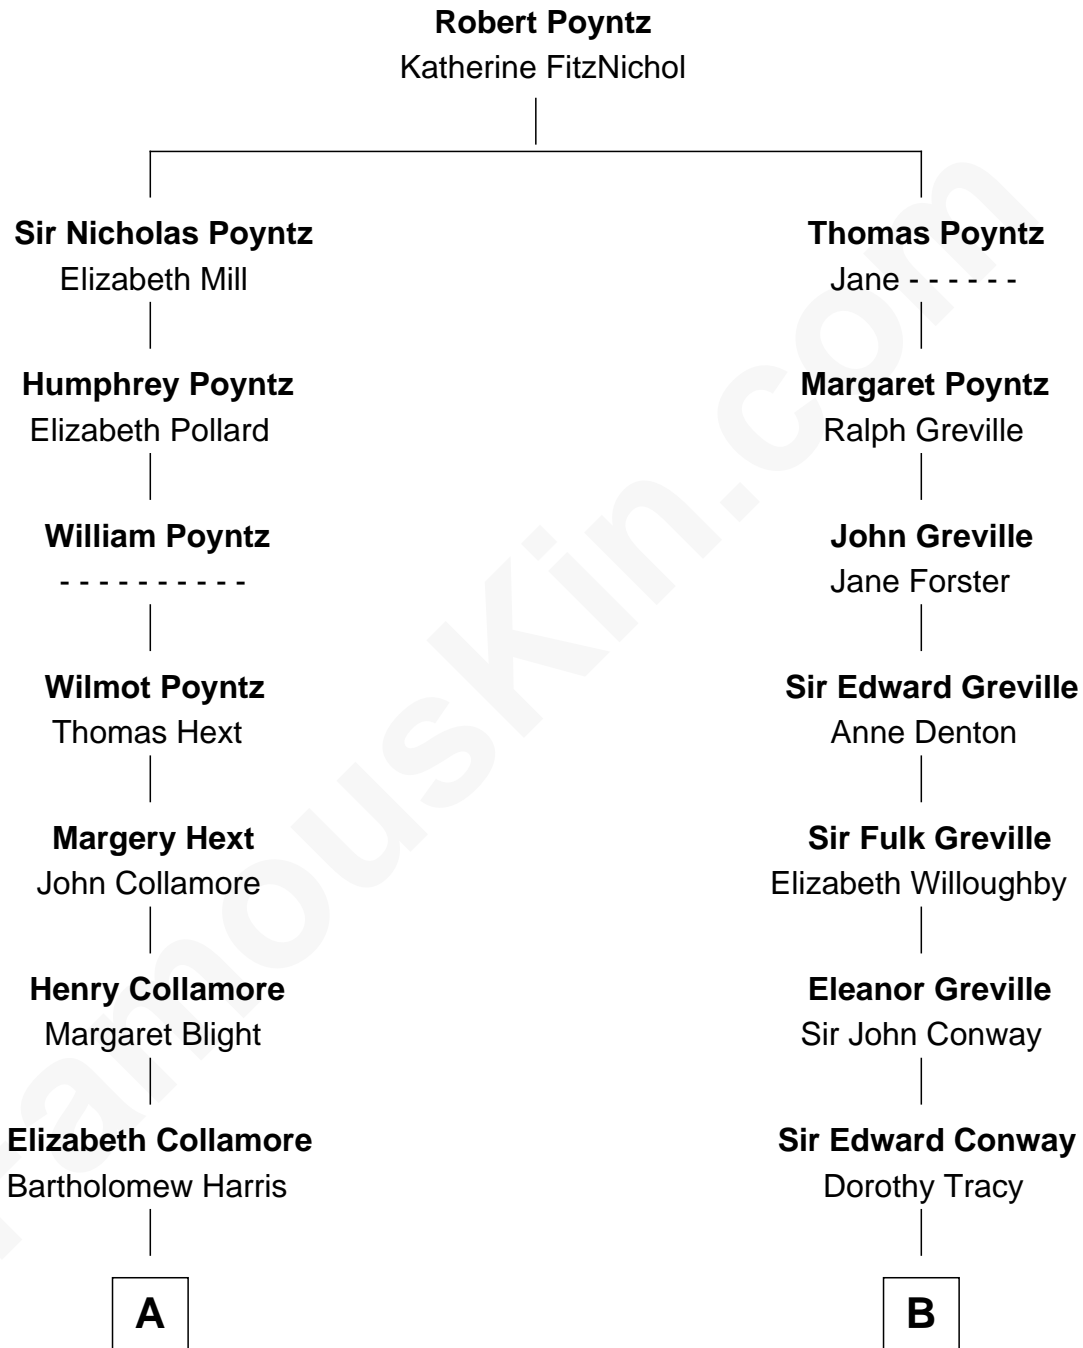

FamousKin.com Relationship Chart of

Louie Anderson

Comedian and Game Show Host

18th cousin of

King Charles III

King of the United Kingdom

C

Ora Zella Prouty
Louis William Anderson

Louie Anderson
Comedian and Game Show Host

D

Elizabeth II, Queen of the United Kingdom
Prince Philip of Edinburgh

King Charles III
King of the United Kingdom

FamousKin.com