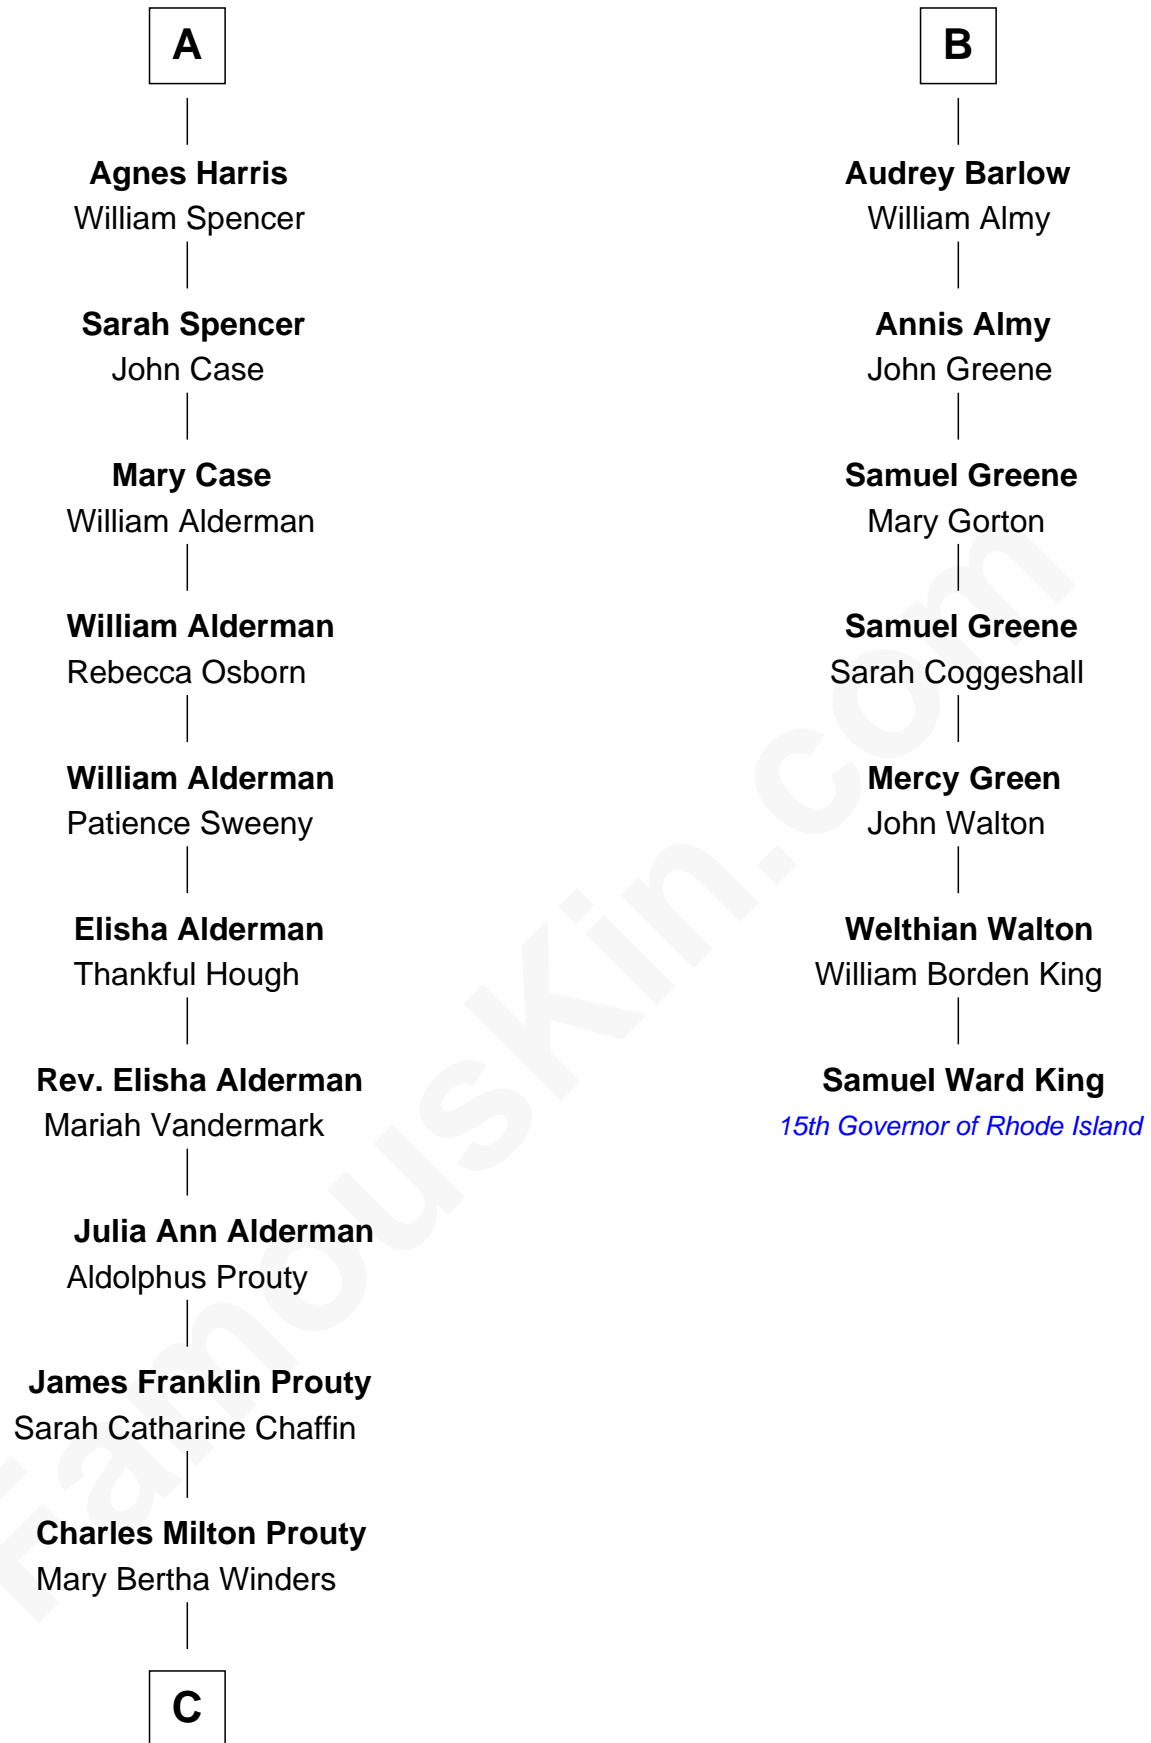

FamousKin.com Relationship Chart of

Louie Anderson

Comedian and Game Show Host

13th cousin 5 times removed of

Samuel Ward King

15th Governor of Rhode Island

C

Ora Zella Prouty
Louis William Anderson