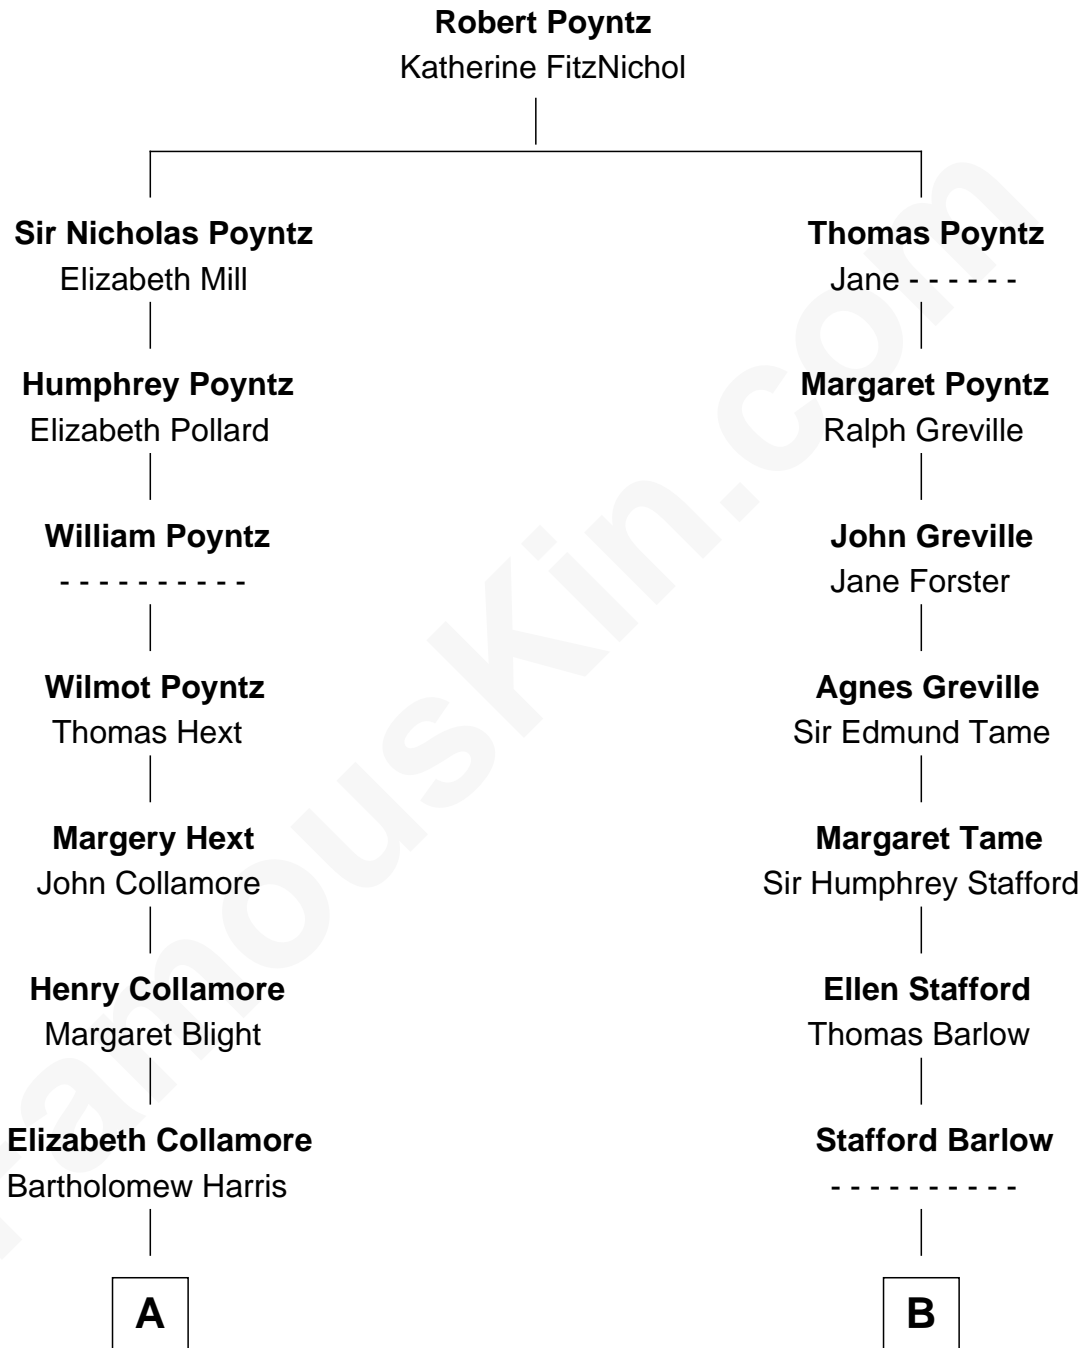

FamousKin.com Relationship Chart of

Louie Anderson

Comedian and Game Show Host

13th cousin 5 times removed of

Samuel Ward King

15th Governor of Rhode Island

C

Ora Zella Prouty
Louis William Anderson