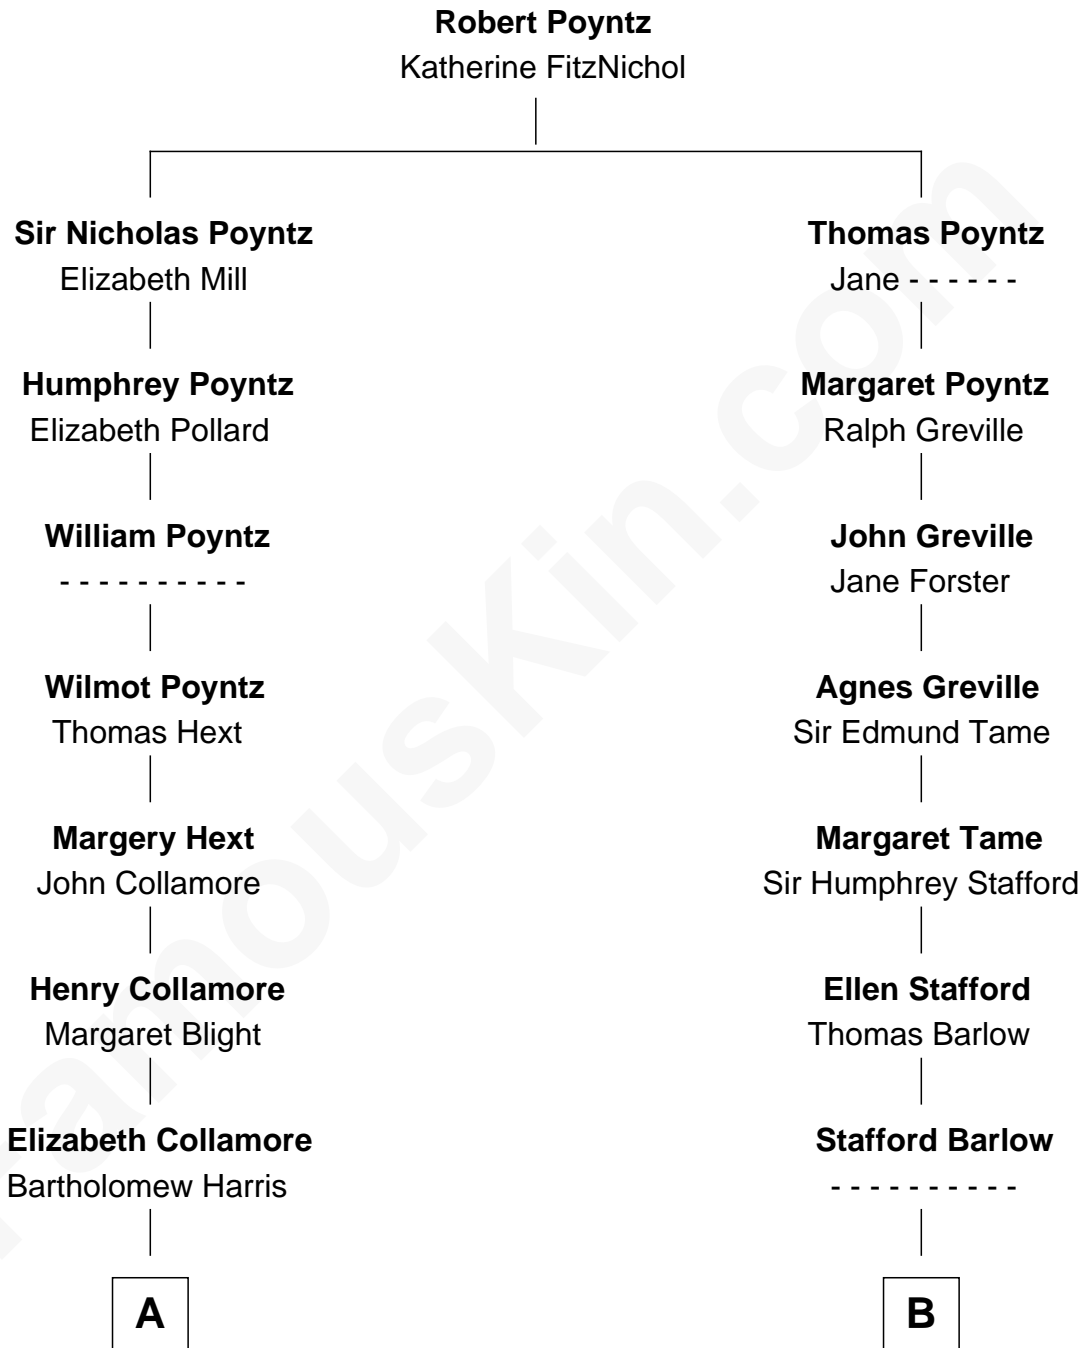

FamousKin.com Relationship Chart of

Louie Anderson

Comedian and Game Show Host

18th cousin 2 times removed of

Amy Adams

Movie Actress

A

Agnes Harris
William Spencer

Sarah Spencer
John Case

Mary Case
William Alderman

William Alderman
Rebecca Osborn

William Alderman
Patience Sweeny

Elisha Alderman
Thankful Hough

Rev. Elisha Alderman
Mariah Vandermark

Julia Ann Alderman
Aldolphus Prouty