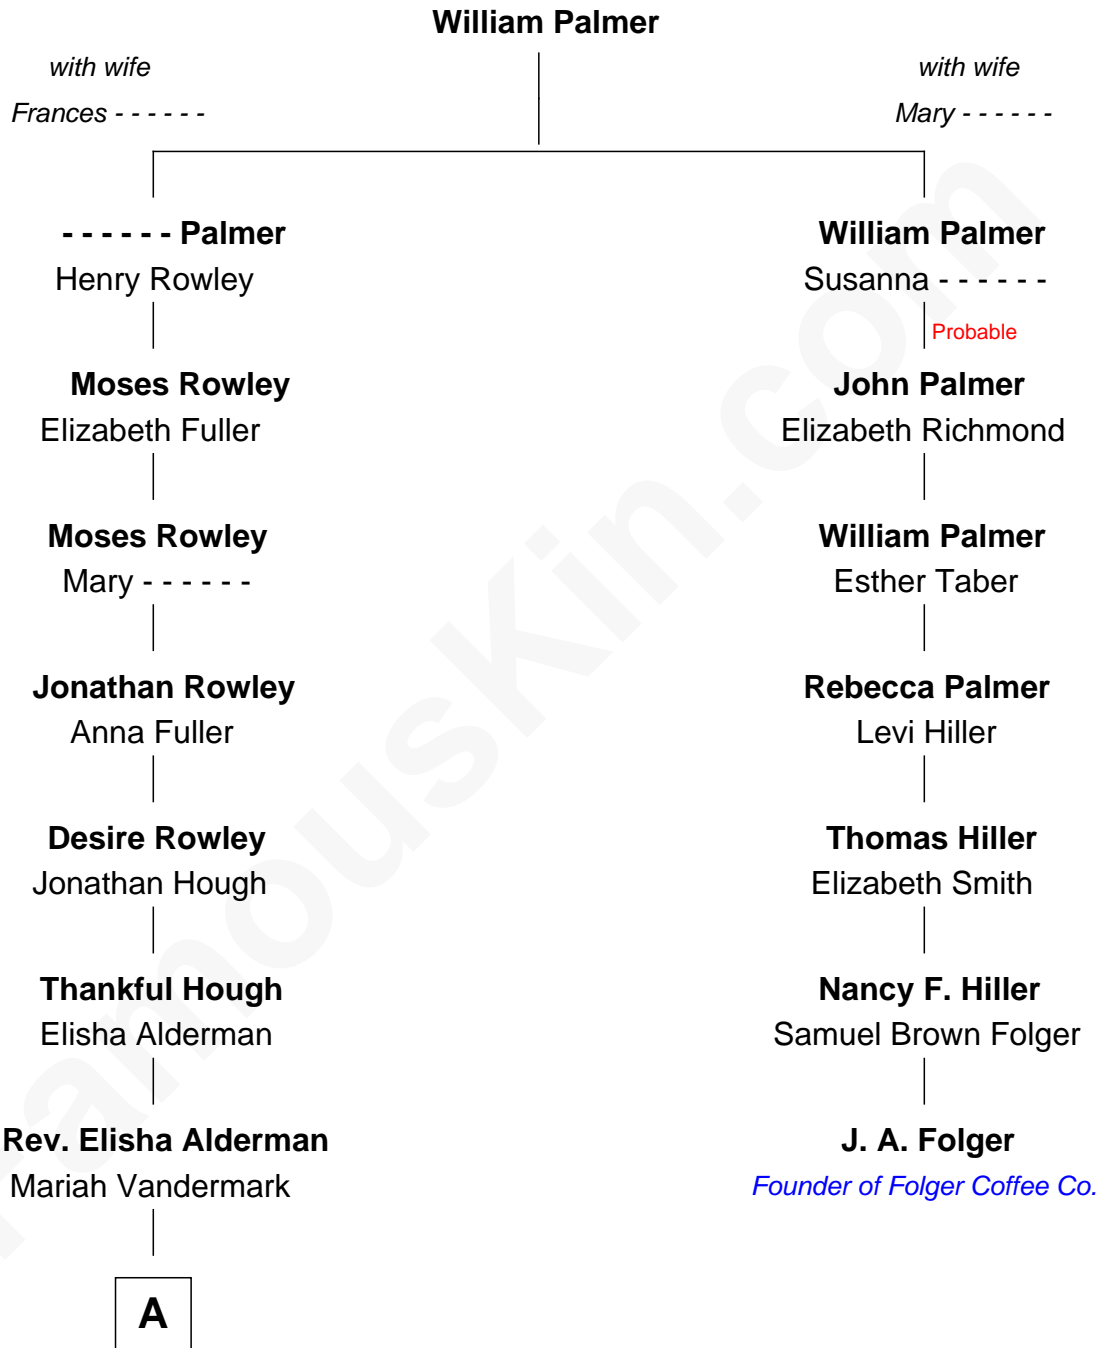

# FamousKin.com Relationship Chart of

**Louie Anderson**

*Comedian and Game Show Host*

6th cousin 5 times removed of

**J. A. Folger**

*Founder of Folger Coffee Company*

**A**

Julia Ann Alderman

Aldolphus Prouty

James Franklin Prouty

Sarah Catharine Chaffin

Charles Milton Prouty

Mary Bertha Winders

Ora Zella Prouty

Louis William Anderson

**Louie Anderson**