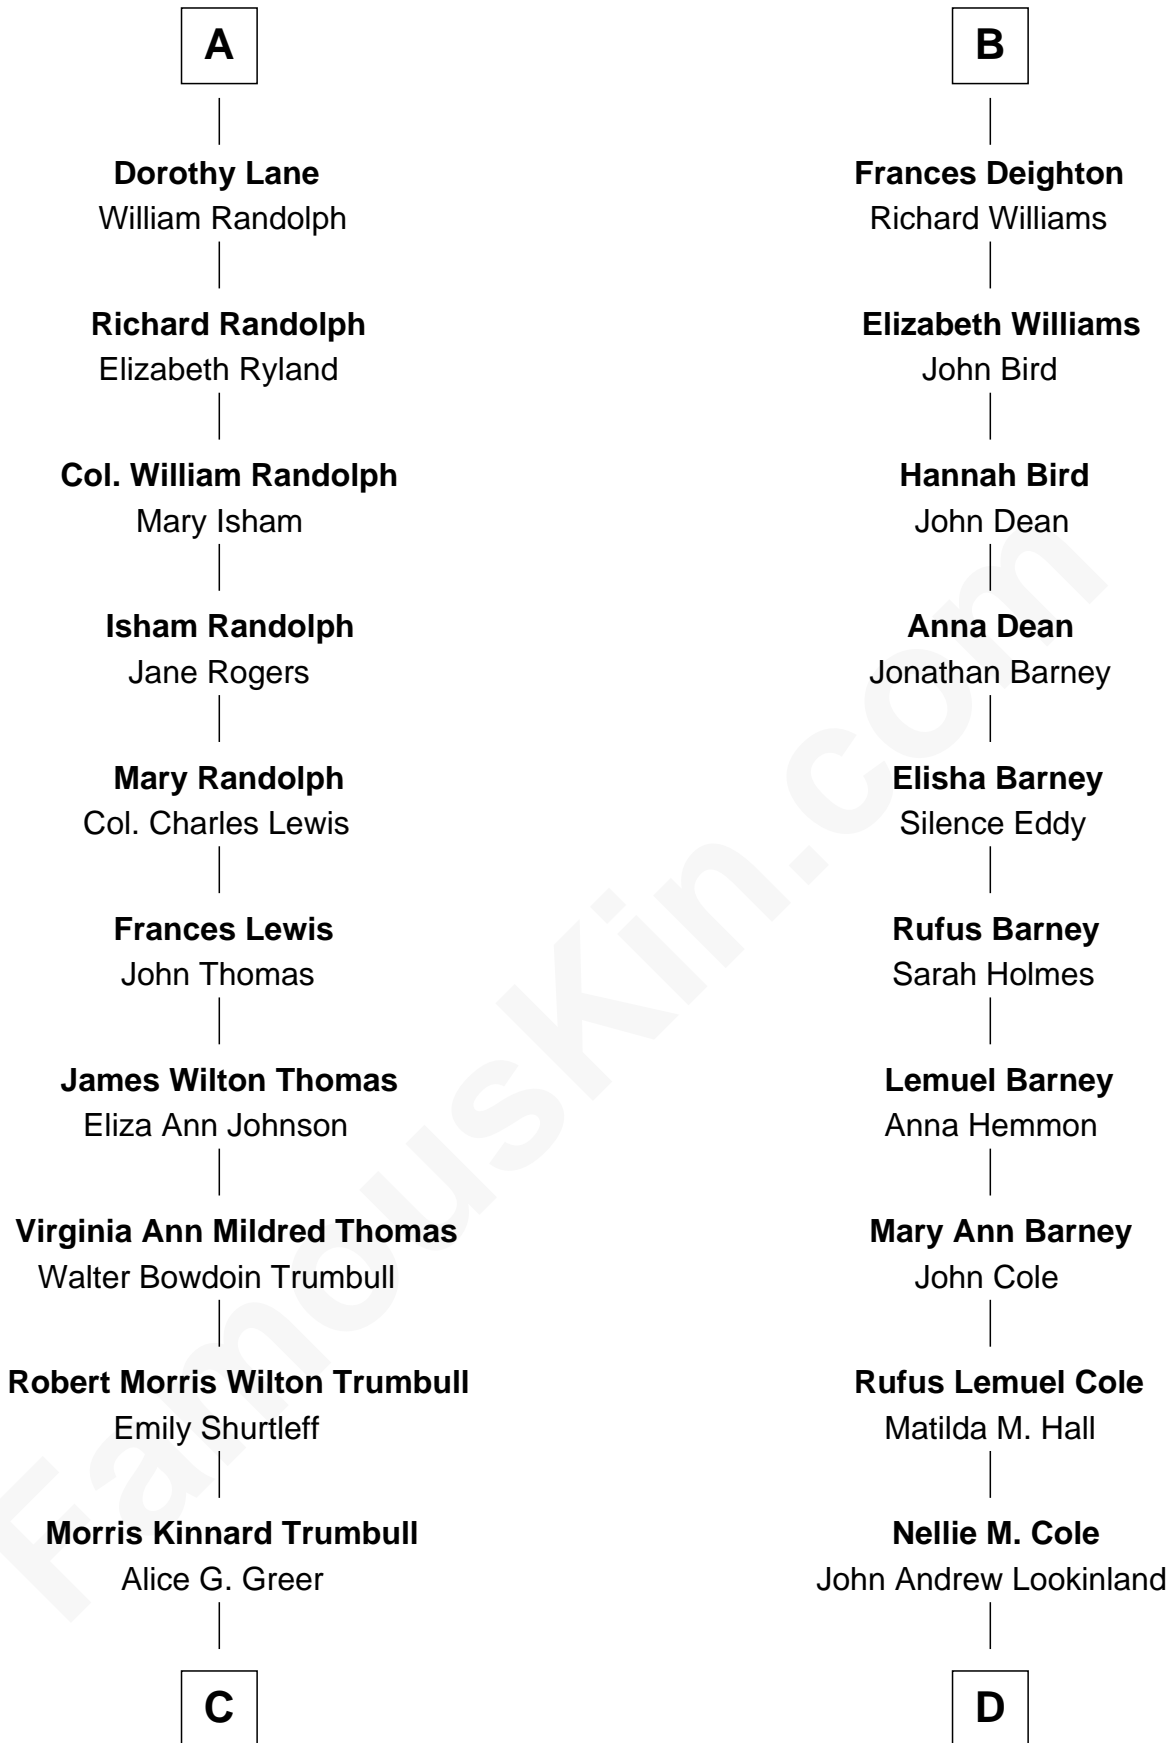

# FamousKin.com Relationship Chart of

**Douglas Trumbull**

*Film Special Effects Pioneer*

18th cousin 1 time removed of

**Michael Lookinland**

*TV Actor*

**Sir Thomas Mowbray**

Elizabeth Fitzalan

**Margaret Mowbray**

Sir Robert Howard

**Katherine Howard**

Sir Edward Neville

**Catherine Neville**

Robert Tanfield

**William Tanfield**

Elizabeth Stavely

Sir James Berkeley

**Maurice Berkeley**

Isabel Mead

**Anne Berkeley**

Sir William Dennis

**Isabel Dennis**

Sir John Berkeley

**Elizabeth Berkeley**

Henry Lygon

**Elizabeth Lygon**

Edward Bassett

**Jane Bassett**

John Deighton

**B**

**C**

**Donald Edmond Trumbull**