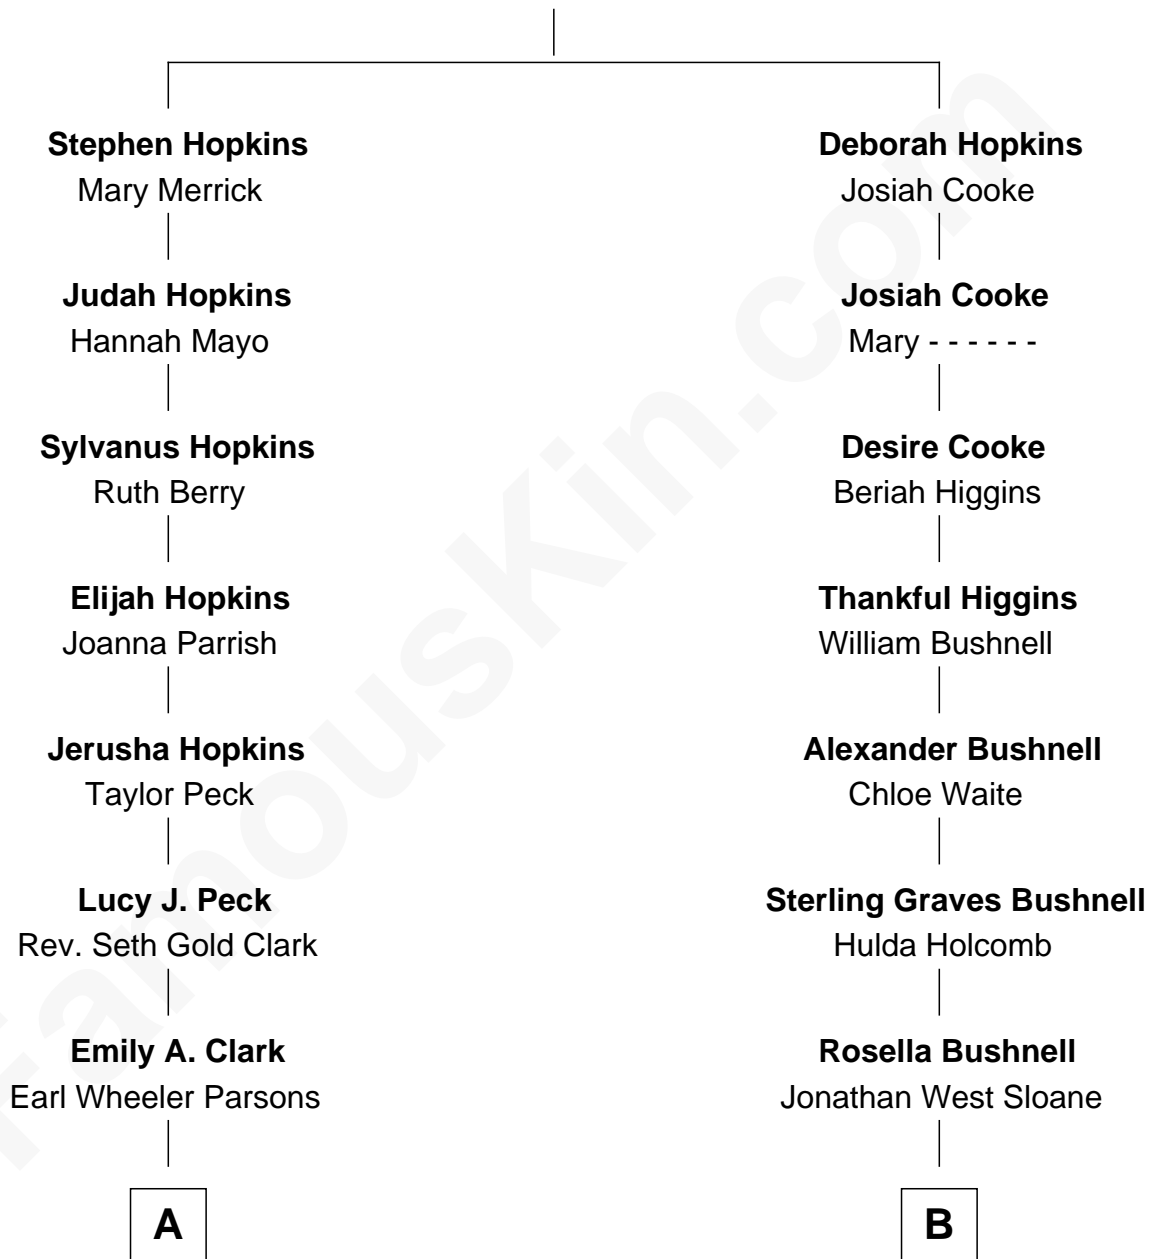

FamousKin.com Relationship Chart of

Douglas Trumbull

Film Special Effects Pioneer

9th cousin 1 time removed of

Diane Brewster

TV and Movie Actress

Giles Hopkins
Catherine Whelden

A

Emily Ellen Parsons

George Wilbur Hunt

Marcia Hunt

Donald Edmond Trumbull

Douglas Trumbull

Film Special Effects Pioneer

B

William B. Sloane

Jennie M. Partridge

Grace Anna Sloane

Reginald Raymond Brewster

Phillip Sloane Brewster

Geraldine Craddock

Diane Brewster

TV and Movie Actress