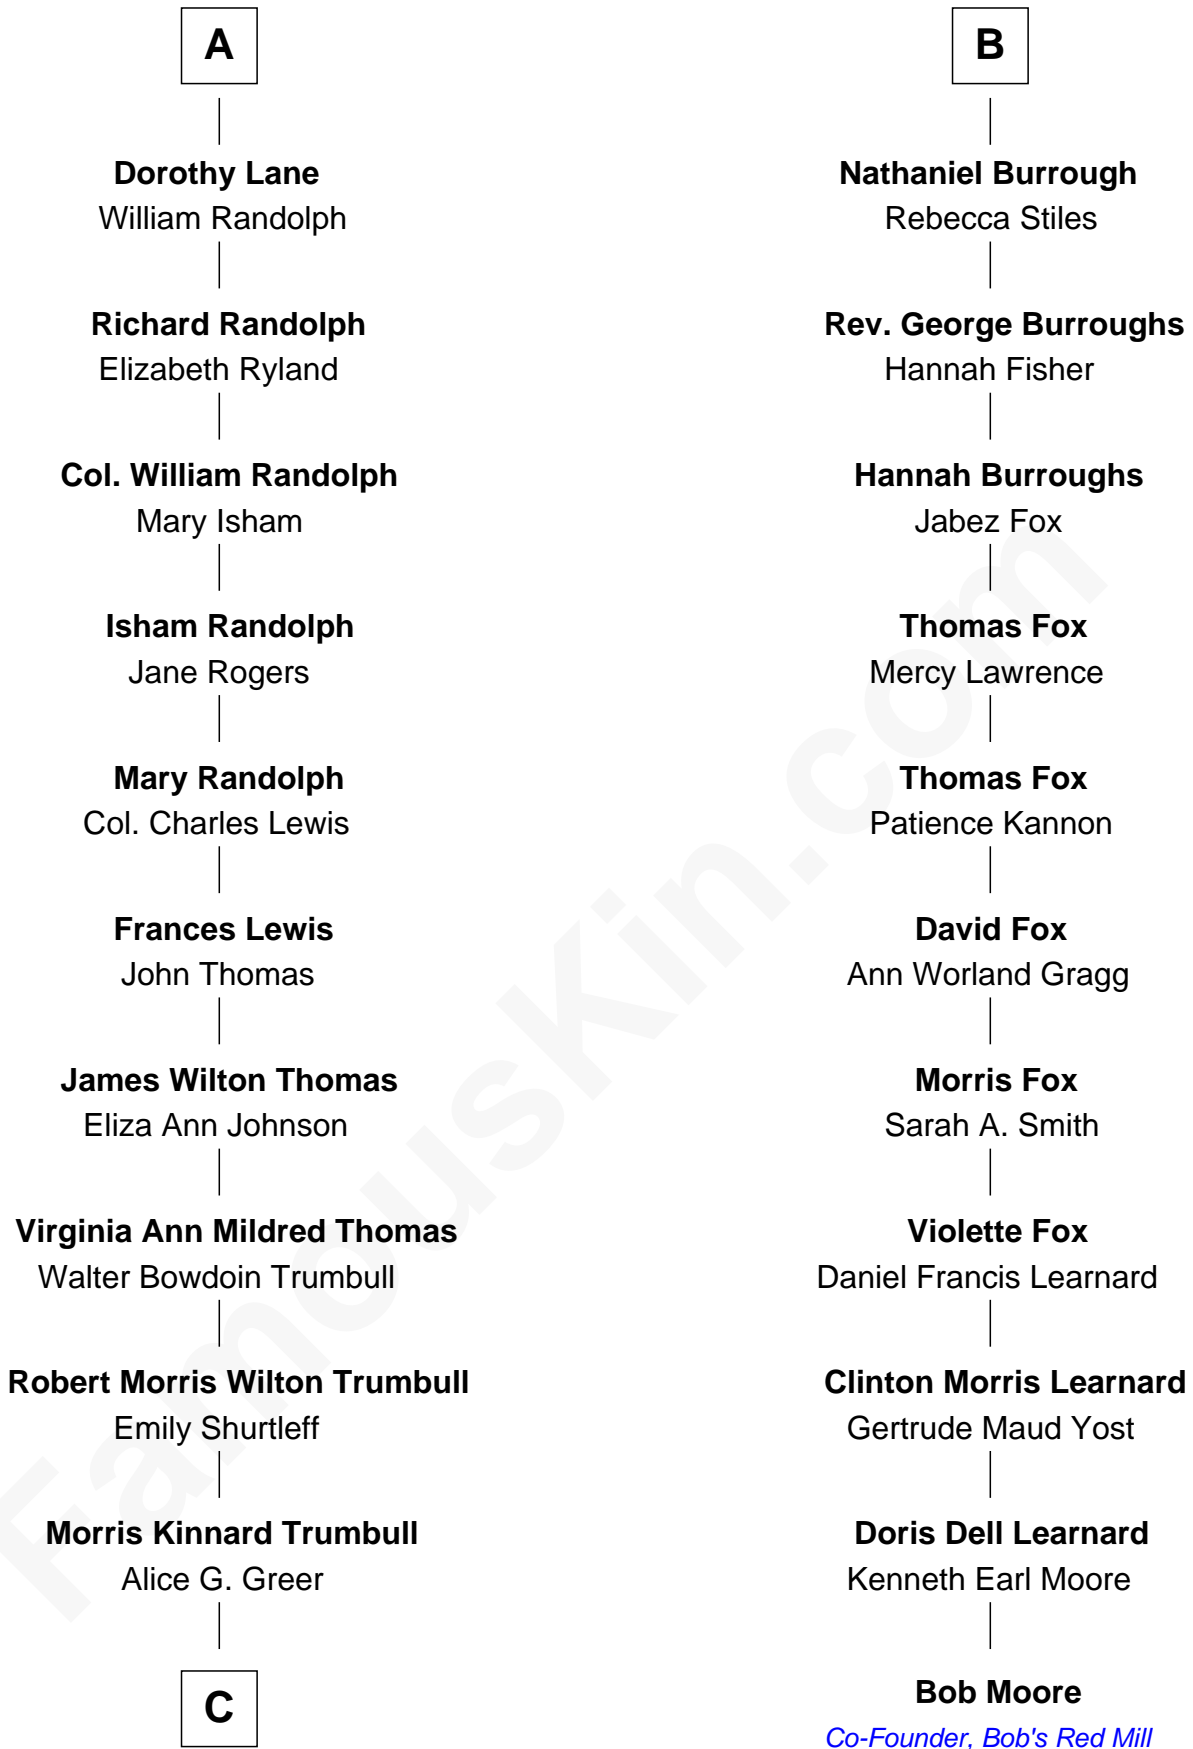

FamousKin.com

Relationship Chart of

Douglas Trumbull

Film Special Effects Pioneer

17th cousin 1 time removed of

Bob Moore

Co-Founder, Bob's Red Mill

Sir John Howard

Alice Tendring

Sir Robert Howard

Margaret Mowbray

Katherine Howard

Sir Edward Neville

Catherine Neville

Robert Tanfield

William Tanfield

Henry Howard

Mary Hussey

Elizabeth Howard

Henry Wentworth

Margery Wentworth

Sir William Waldegrave

George Waldegrave

Anne Drury

Phyllis Waldegrave

Thomas Higham

Bridget Higham

Thomas Burrough

Rev. George Burrough

Frances Sparrow

B

Donald Edmond Trumbull