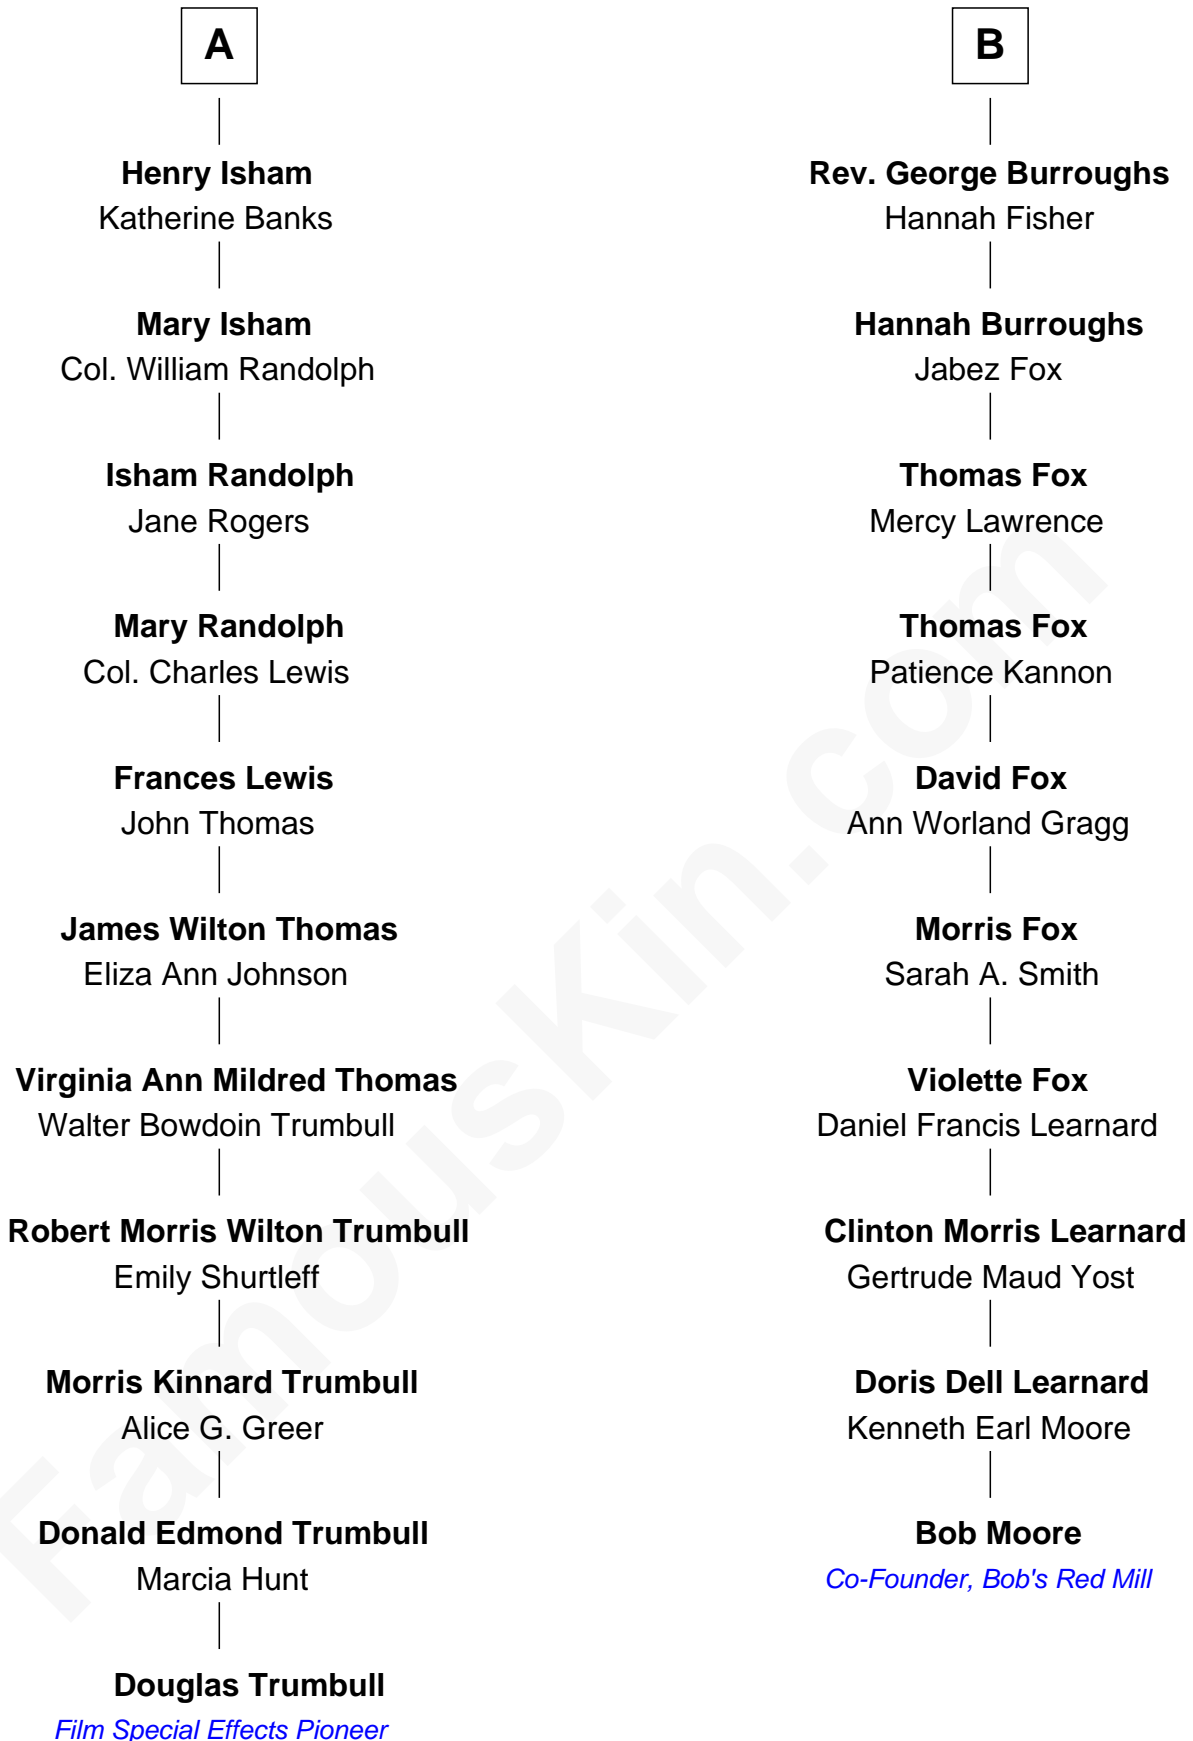

# FamousKin.com Relationship Chart of

**Douglas Trumbull**

*Film Special Effects Pioneer*

16th cousin 1 time removed of

**Bob Moore**

*Co-Founder, Bob's Red Mill*

**Sir Roger Wentworth**

Margery Despencer

**Anne Lytton**

Sir John Borlase

**Anne Borlase**

Sir Euseby Isham

**William Isham**

Mary Brett

**A**

**Henry Wentworth**

Elizabeth Howard

**Margery Wentworth**

Sir William Waldegrave

**George Waldegrave**

Anne Drury

**Phyllis Waldegrave**

Thomas Higham

**Bridget Higham**

Thomas Burrough

**Rev. George Burrough**

Frances Sparrow

**Nathaniel Burrough**

Rebecca Stiles

**B**

Douglas Trumbull photo by [Julian Herzog](#) (CC BY 4.0)

Bob Moore photo by [Oregon State University](#) (CC BY-SA 2.0)