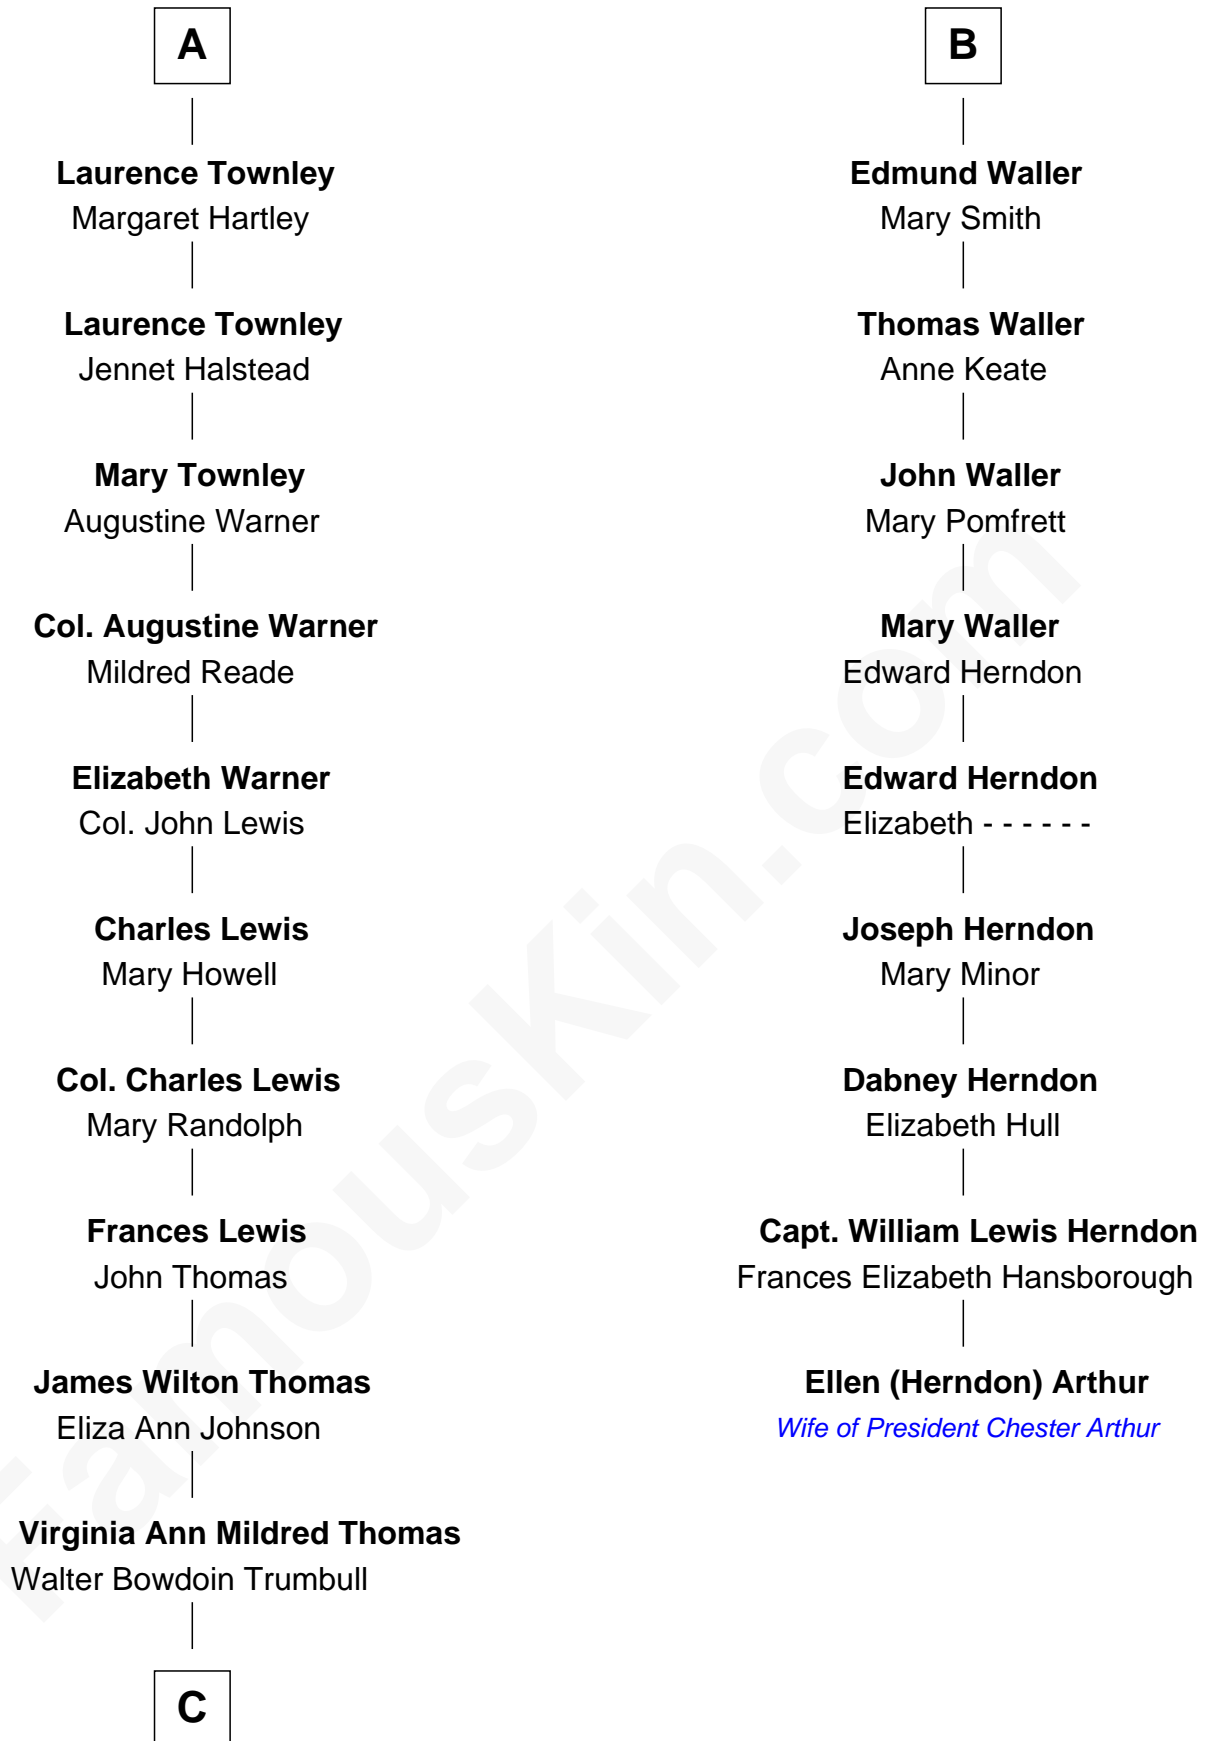

FamousKin.com Relationship Chart of

Douglas Trumbull

Film Special Effects Pioneer

15th cousin 5 times removed of

Ellen (Herndon) Arthur

Wife of President Chester A. Arthur

C

Robert Morris Wilton Trumbull

Emily Shurtleff

Morris Kinnard Trumbull

Alice G. Greer

Donald Edmond Trumbull

Marcia Hunt

Douglas Trumbull

Film Special Effects Pioneer