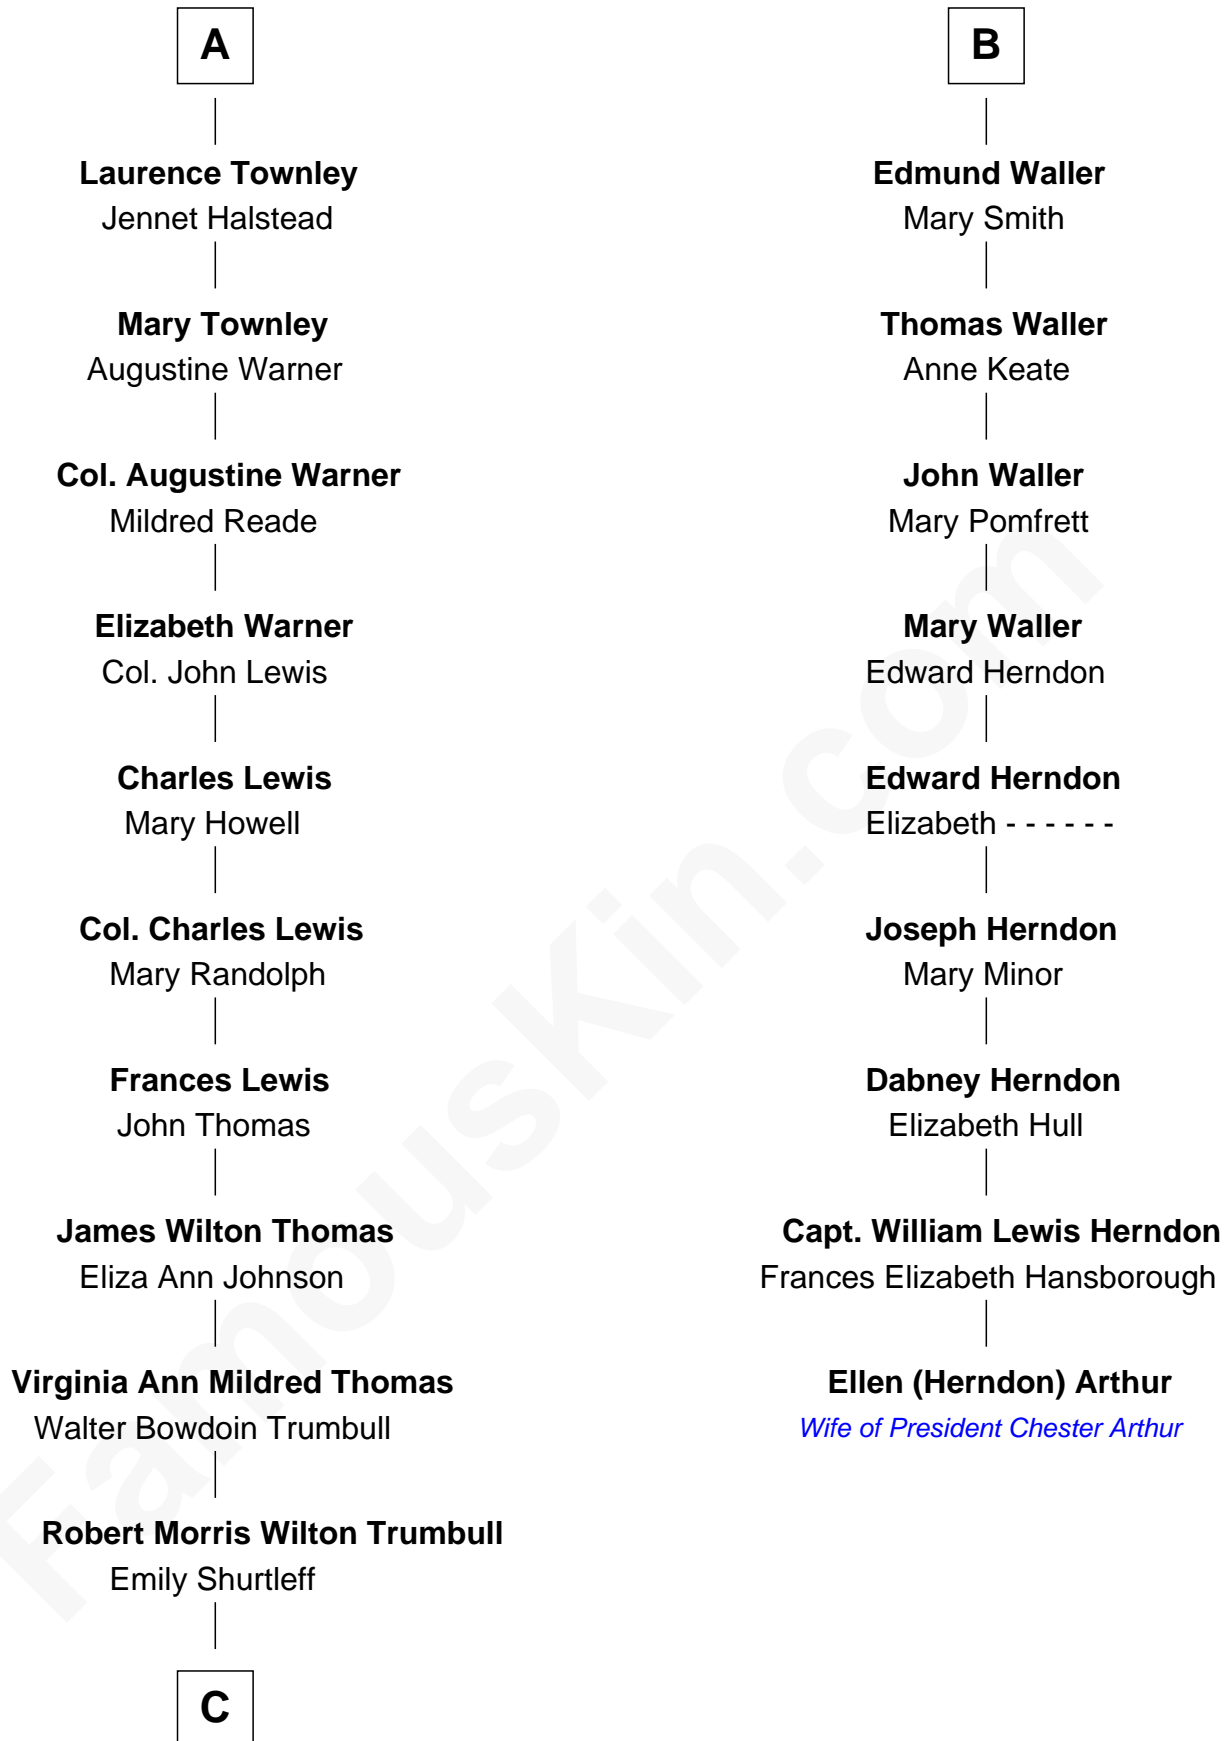

# FamousKin.com Relationship Chart of

**Douglas Trumbull**

*Film Special Effects Pioneer*

15th cousin 4 times removed of

**Ellen (Herndon) Arthur**

*Wife of President Chester A. Arthur*

**Sir Nicholas Harington**

Isabel English

**Agnes Harington**  
Richard Sherburne

**Richard Sherburne**  
Alice Hamerton

**Isabel Sherburne**  
John Townley

**Laurence Townley**  
-----

**Henry Townley**  
-----

**Laurence Townley**  
Hellen Hesketh

**Laurence Townley**  
Margaret Hartley

**A**

**Sir William Harington**  
Margaret de Neville

**Isabel Harington**  
Sir John Boteler

**Elizabeth Boteler**  
Hamon Mascy

**Margaret Mascy**  
John Holcroft

**Margaret Holcroft**  
James Gerard

**William Gerard**  
Dorothy Page

**Dorothy Gerard**  
Thomas Waller

**B**

**C**

—  
**Morris Kinnard Trumbull**

Alice G. Greer

—  
**Donald Edmond Trumbull**

Marcia Hunt