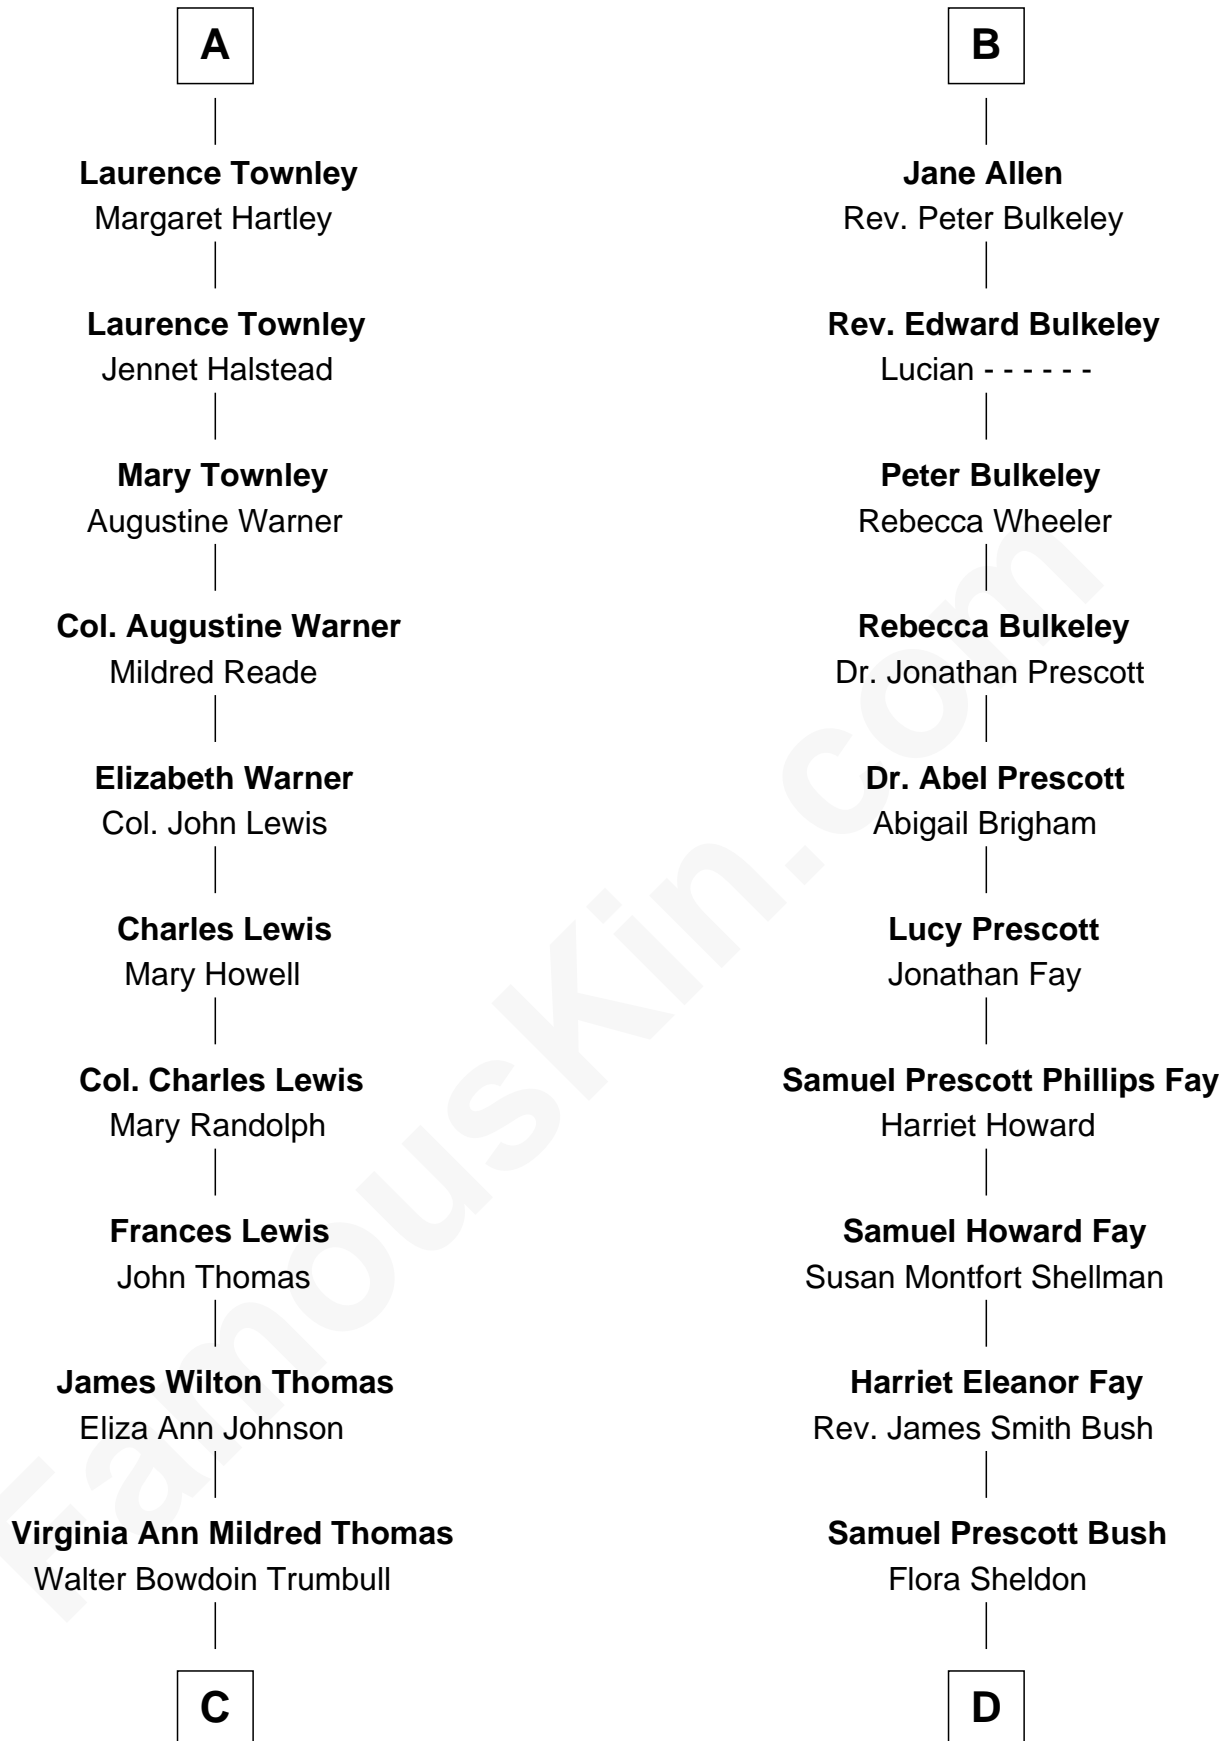

FamousKin.com Relationship Chart of

Douglas Trumbull

Film Special Effects Pioneer

18th cousin 2 times removed of

George H. W. Bush

41st U.S. President

C

Robert Morris Wilton Trumbull

Emily Shurtleff

Morris Kinnard Trumbull

Alice G. Greer

Donald Edmond Trumbull

Marcia Hunt

Douglas Trumbull

Film Special Effects Pioneer

D

Prescott Sheldon Bush

Dorothy Wear Walker

George H. W. Bush

41st U.S. President

FamousKin.com