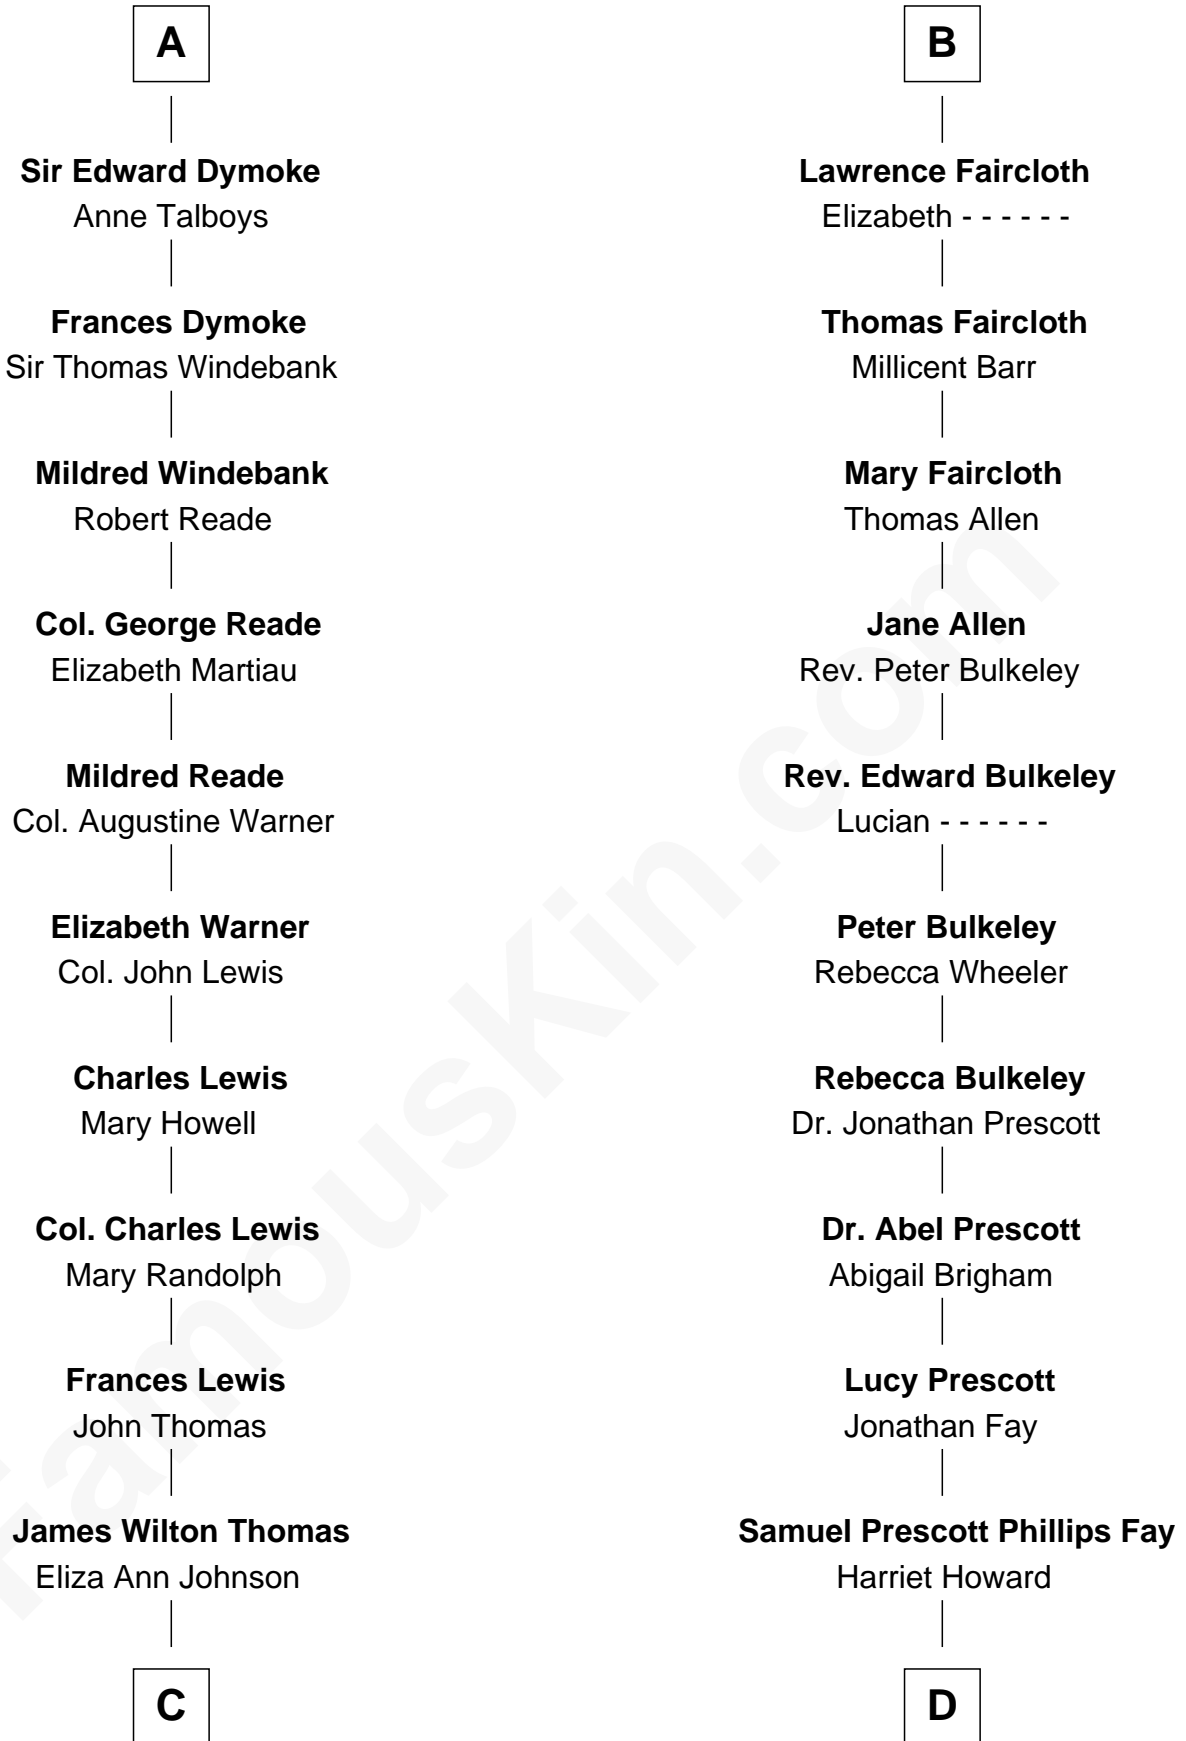

# FamousKin.com Relationship Chart of

**Douglas Trumbull**

*Film Special Effects Pioneer*

21st cousin of

**George H. W. Bush**

*41st U.S. President*

**Sir William de Ros**

Eustache Fitz Ralph

**C**

**Virginia Ann Mildred Thomas**

Walter Bowdoin Trumbull

**Robert Morris Wilton Trumbull**

Emily Shurtleff

**Morris Kinnard Trumbull**

Alice G. Greer

**Donald Edmond Trumbull**