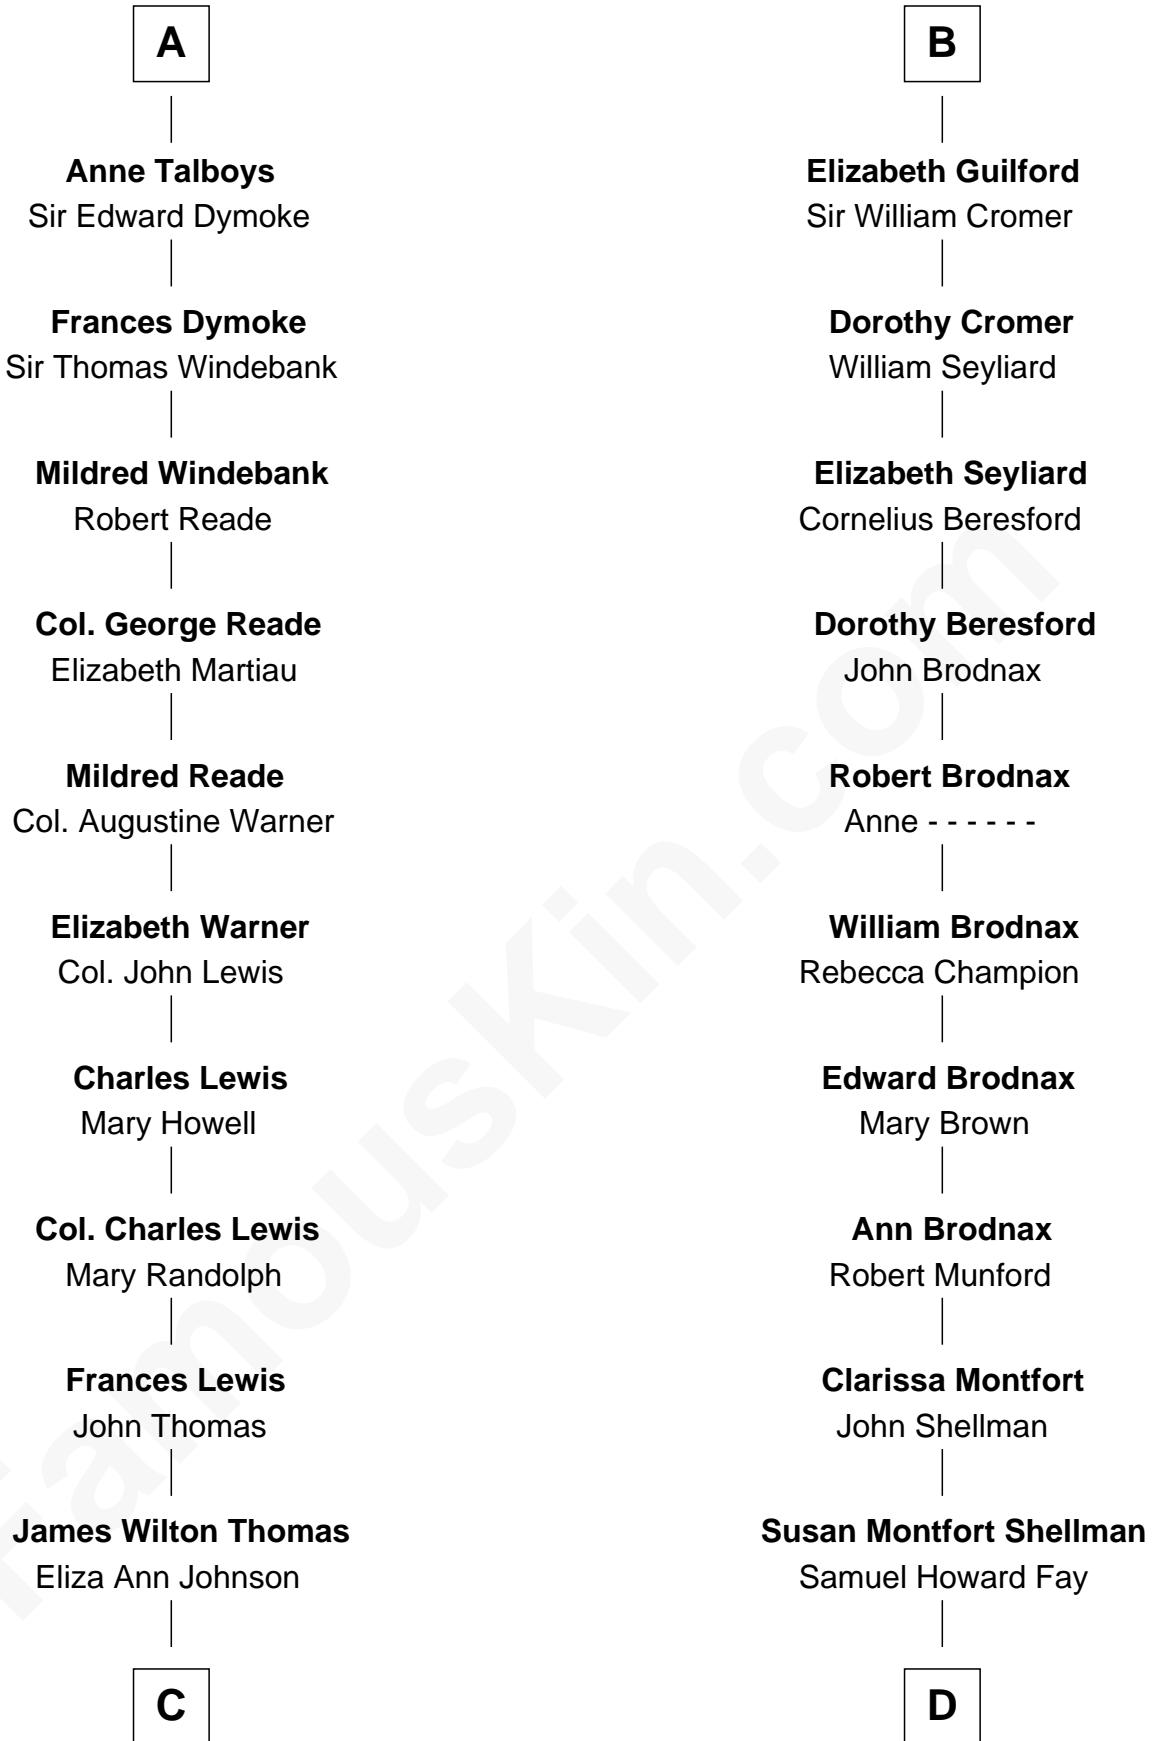

# FamousKin.com Relationship Chart of

**Douglas Trumbull**

*Film Special Effects Pioneer*

20th cousin 1 time removed of

**George H. W. Bush**

*41st U.S. President*

**Sir Robert de Holland**

Maude la Zouche

**C**

**Virginia Ann Mildred Thomas**

Walter Bowdoin Trumbull

**Robert Morris Wilton Trumbull**

Emily Shurtleff

**Morris Kinnard Trumbull**

Alice G. Greer

**Donald Edmond Trumbull**

**Prescott Sheldon Bush**

Dorothy Wear Walker

**George H. W. Bush**

*41st U.S. President*