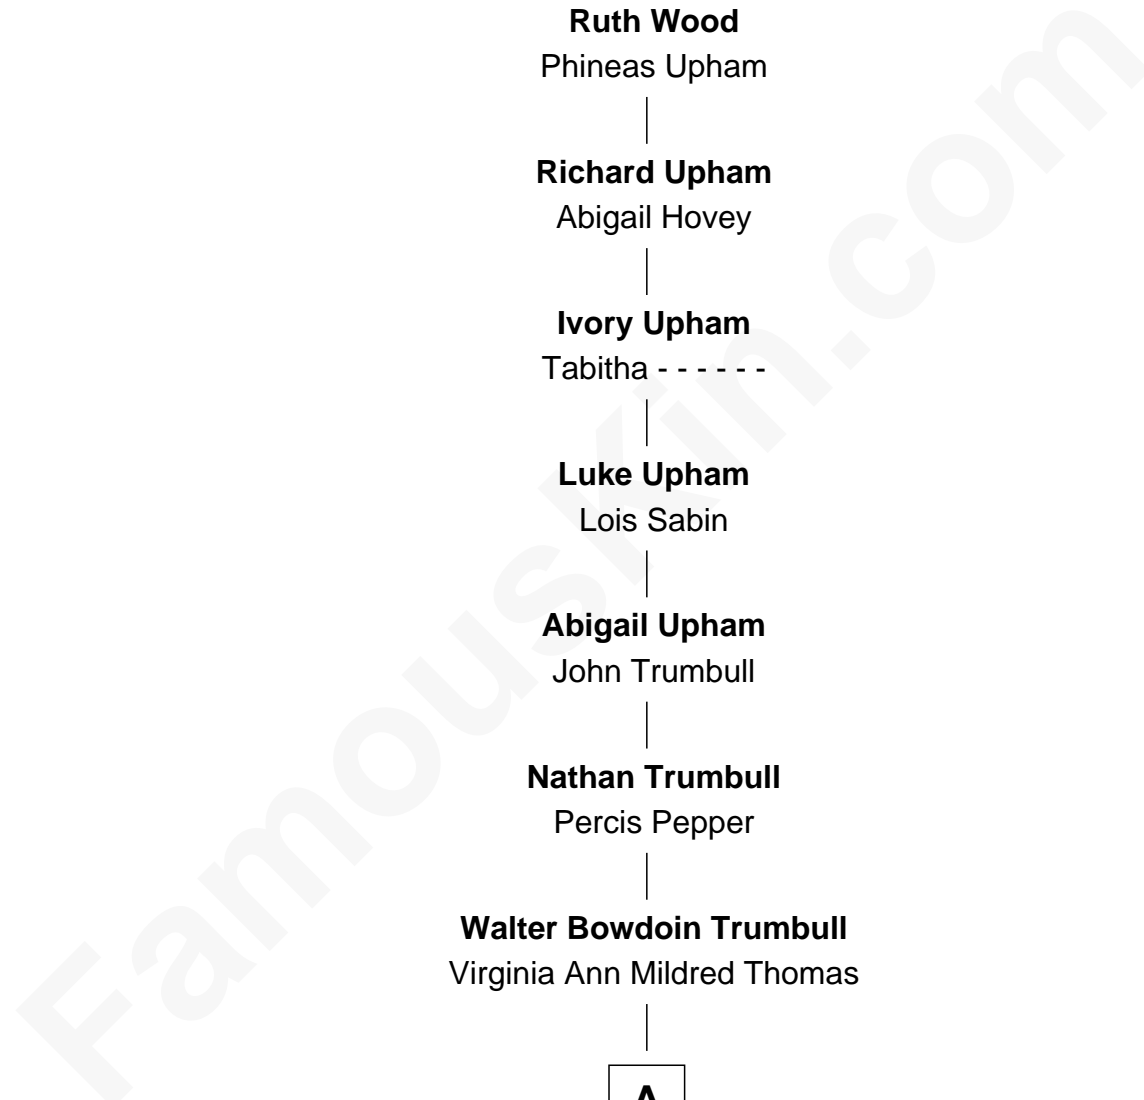

# FamousKin.com Relationship Chart of

**Douglas Trumbull**

*Film Special Effects Pioneer*

9th Great-grandson of

**Edward Wood**

*(c1598 - 1642) Great Migration Immigrant 1639*

**Edward Wood**

Ruth Lee

**Abigail Upham**

John Trumbull

**Nathan Trumbull**

Percis Pepper

**Walter Bowdoin Trumbull**

Virginia Ann Mildred Thomas

**A**

**A**