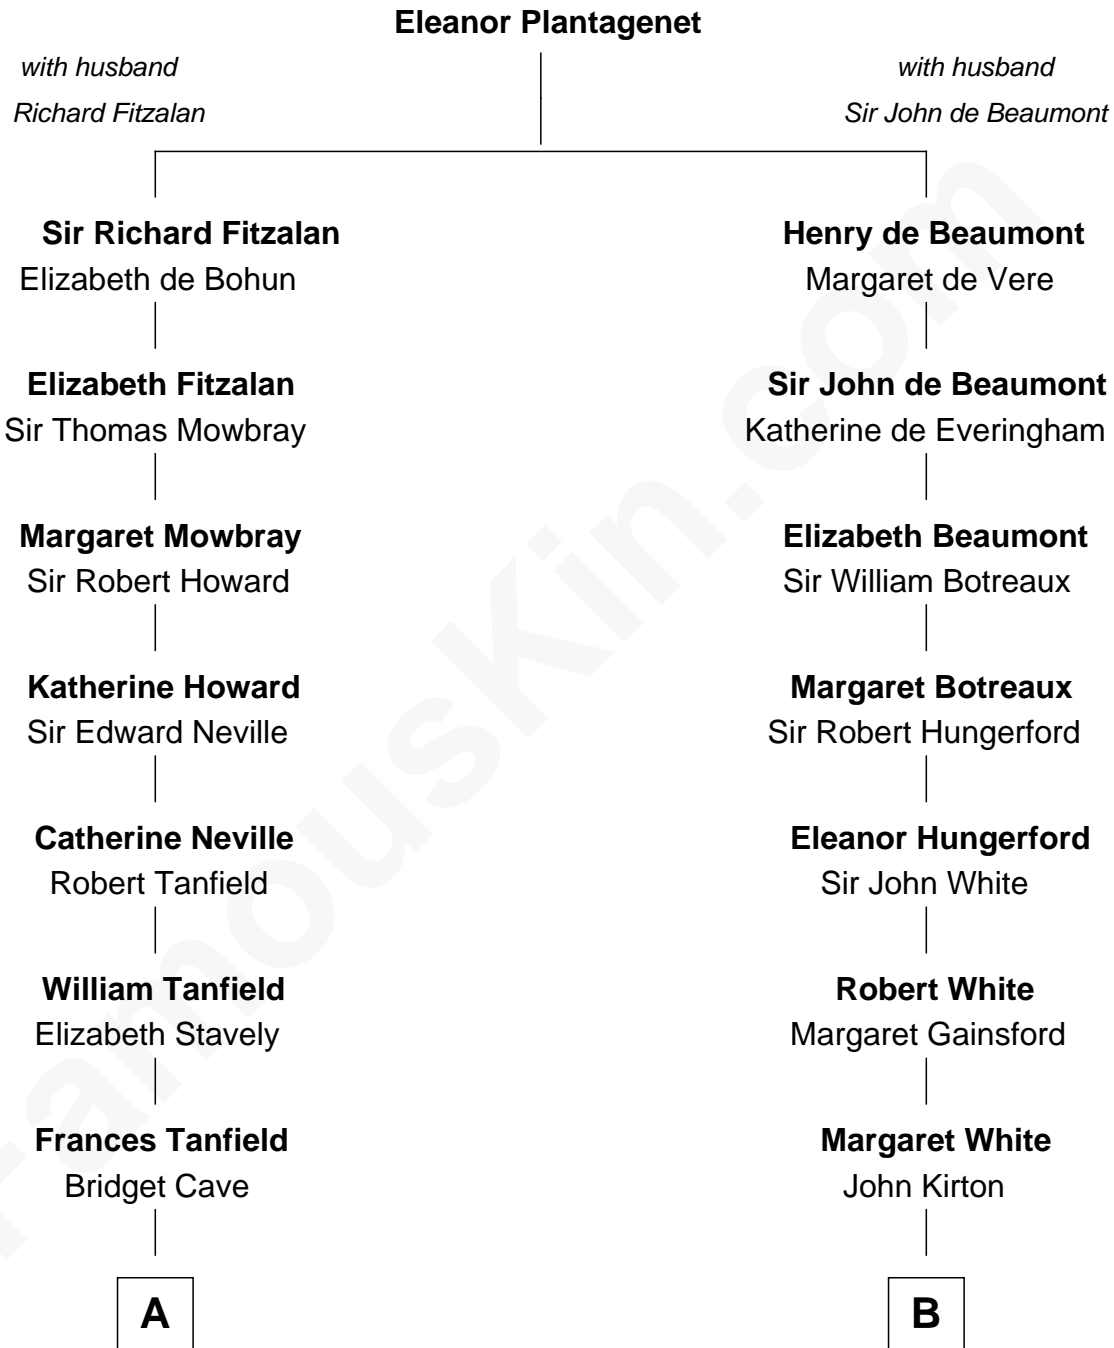

FamousKin.com

Relationship Chart of Douglas Trumbull

Film Special Effects Pioneer

20th cousin 1 time removed of

Thomas J. Watson, Jr.
President and CEO of I.B.M.

C

Robert Morris Wilton Trumbull

Emily Shurtleff

Morris Kinnard Trumbull

Alice G. Greer

Donald Edmond Trumbull

Marcia Hunt

Douglas Trumbull

Film Special Effects Pioneer

D

Mary Hamilton