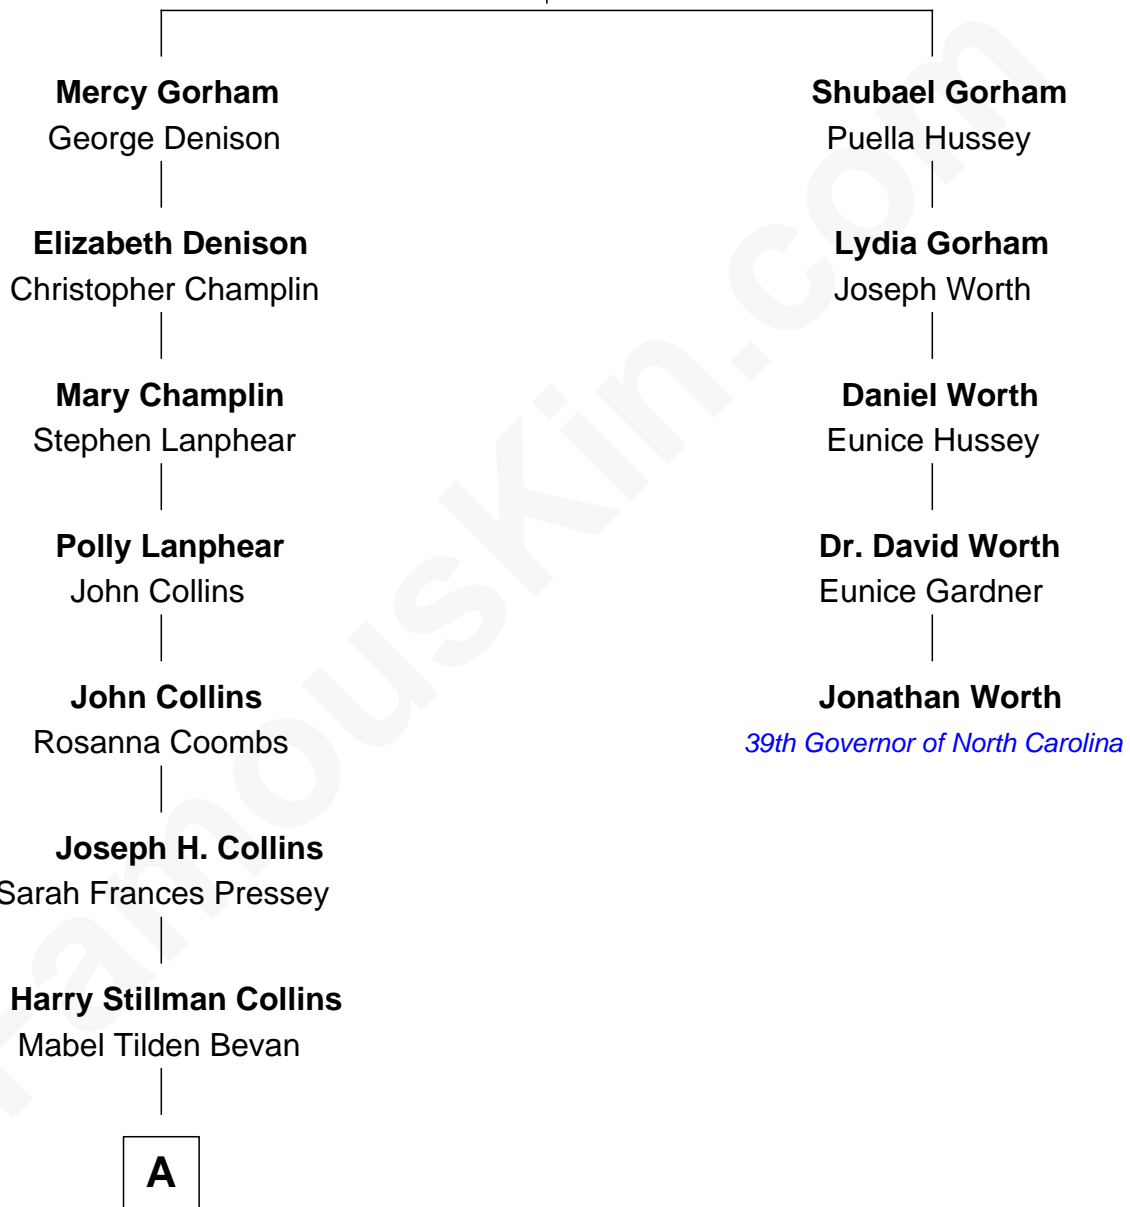

# FamousKin.com Relationship Chart of

**Victoria Rowell**

*TV and Film Actress*

4th cousin 4 times removed of

**Jonathan Worth**

*39th Governor of North Carolina*

**John Gorham**

Desire Howland

A

Dorothy Mabel Collins

-----  
Victoria Rowell  
*TV and Film Actress*

FamousKin.com