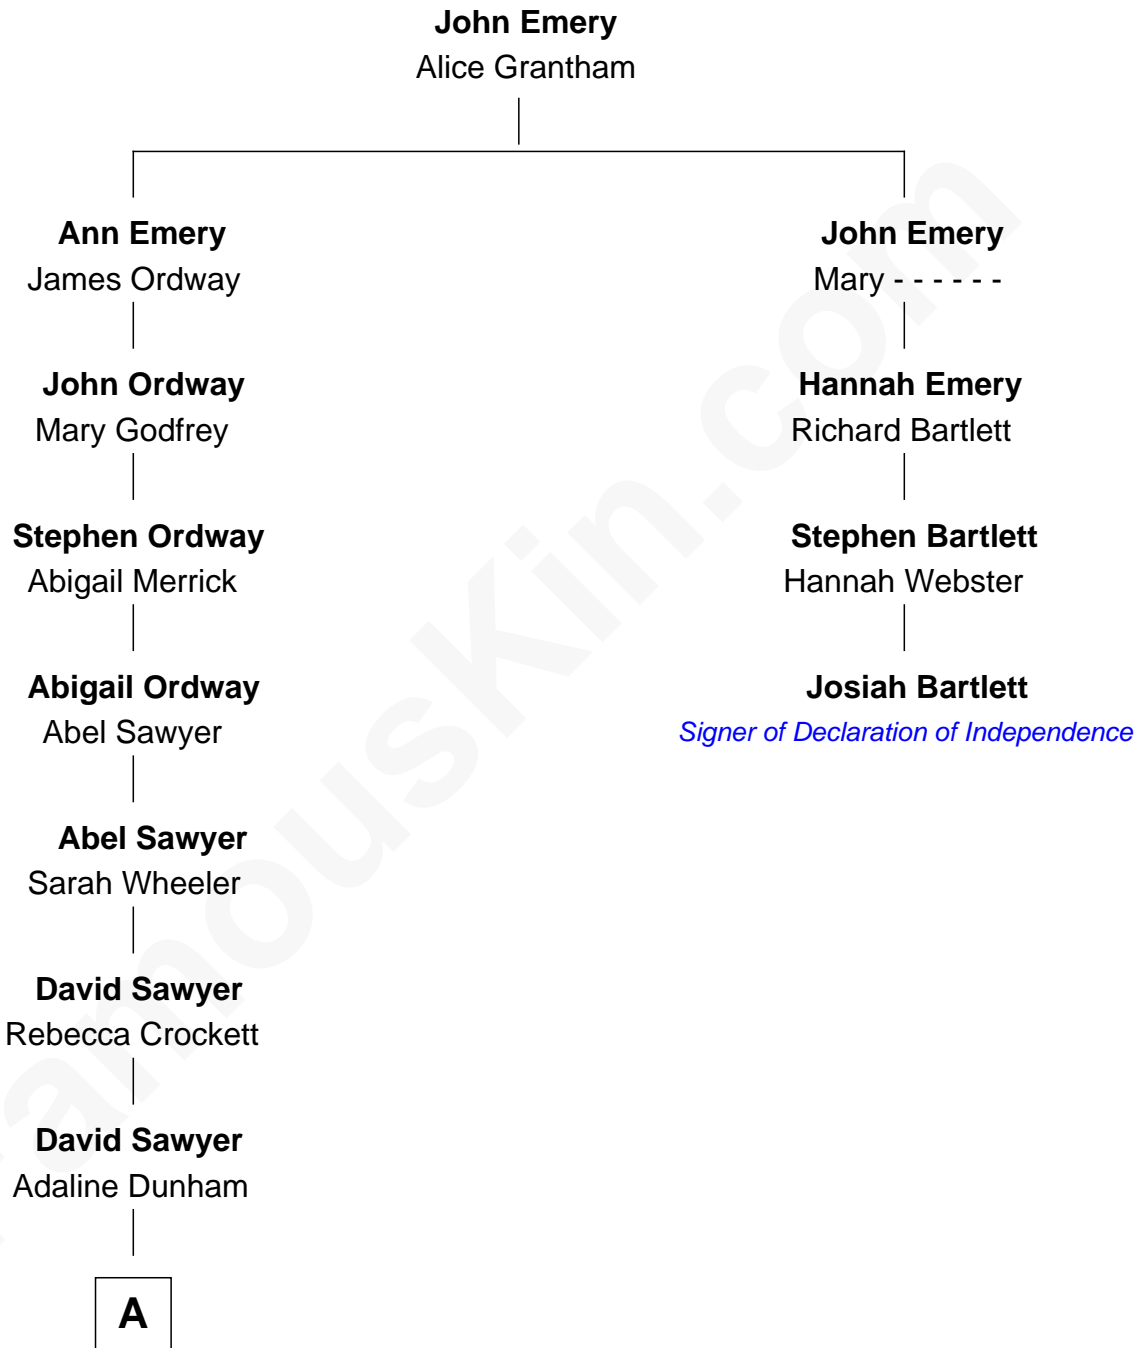

# FamousKin.com Relationship Chart of

**Victoria Rowell**

*TV and Film Actress*

3rd cousin 8 times removed of

**Josiah Bartlett**

*Signer of the Declaration of Independence*

**A**

John Grindle Sawyer

Mary Louise Bowden

Elizabeth Margaret Sawyer

Charles A. Bevan

Mabel Tilden Bevan

Harry Stillman Collins

Dorothy Mabel Collins

Victoria Rowell

*TV and Film Actress*