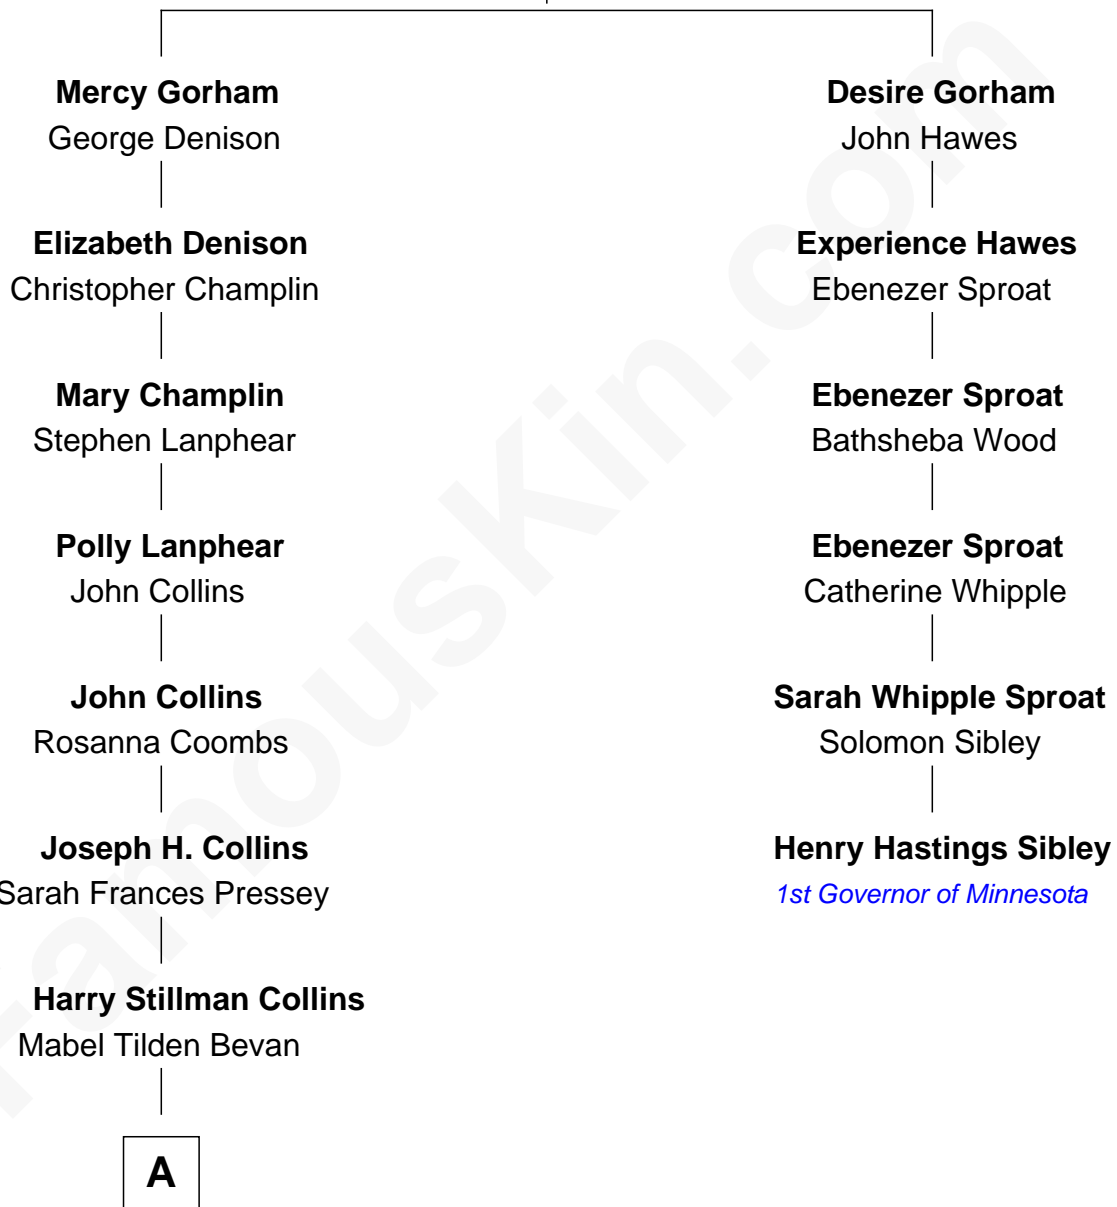

FamousKin.com Relationship Chart of

Victoria Rowell

TV and Film Actress

5th cousin 3 times removed of

Henry Hastings Sibley

1st Governor of Minnesota

John Gorham

Desire Howland

A

Dorothy Mabel Collins

Victoria Rowell
TV and Film Actress

FamousKin.com