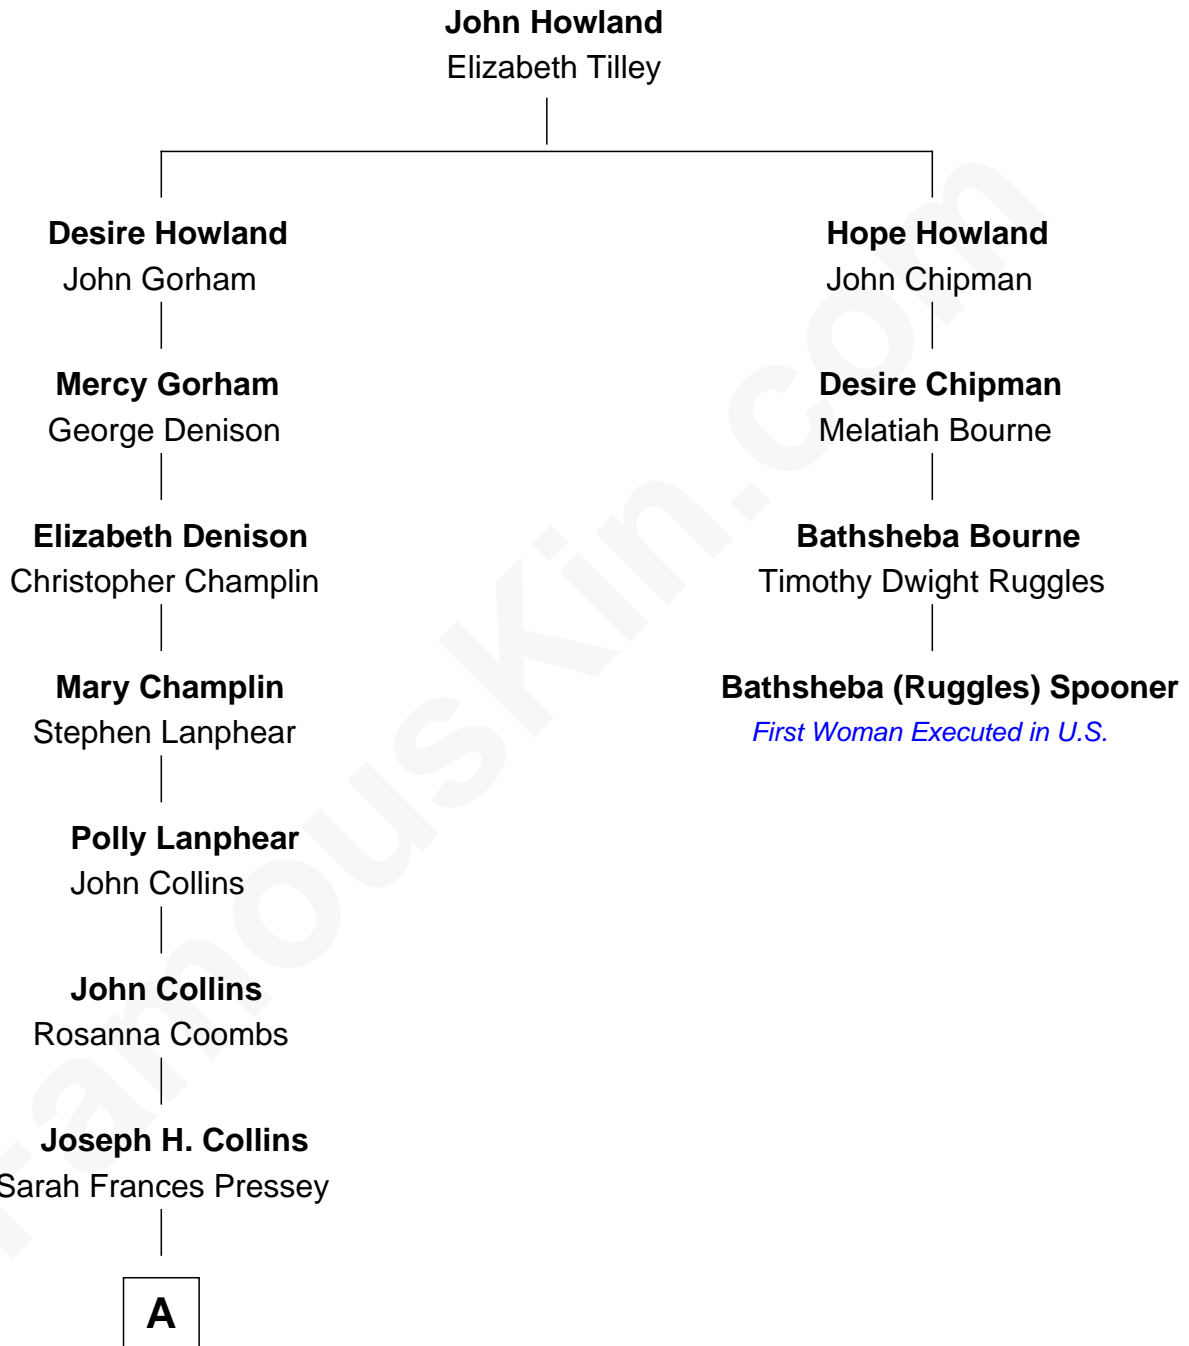

FamousKin.com Relationship Chart of

Victoria Rowell

TV and Film Actress

3rd cousin 6 times removed of

Bathsheba (Ruggles) Spooner

First woman executed for murder in U.S. by non-British government

FamousKin.com