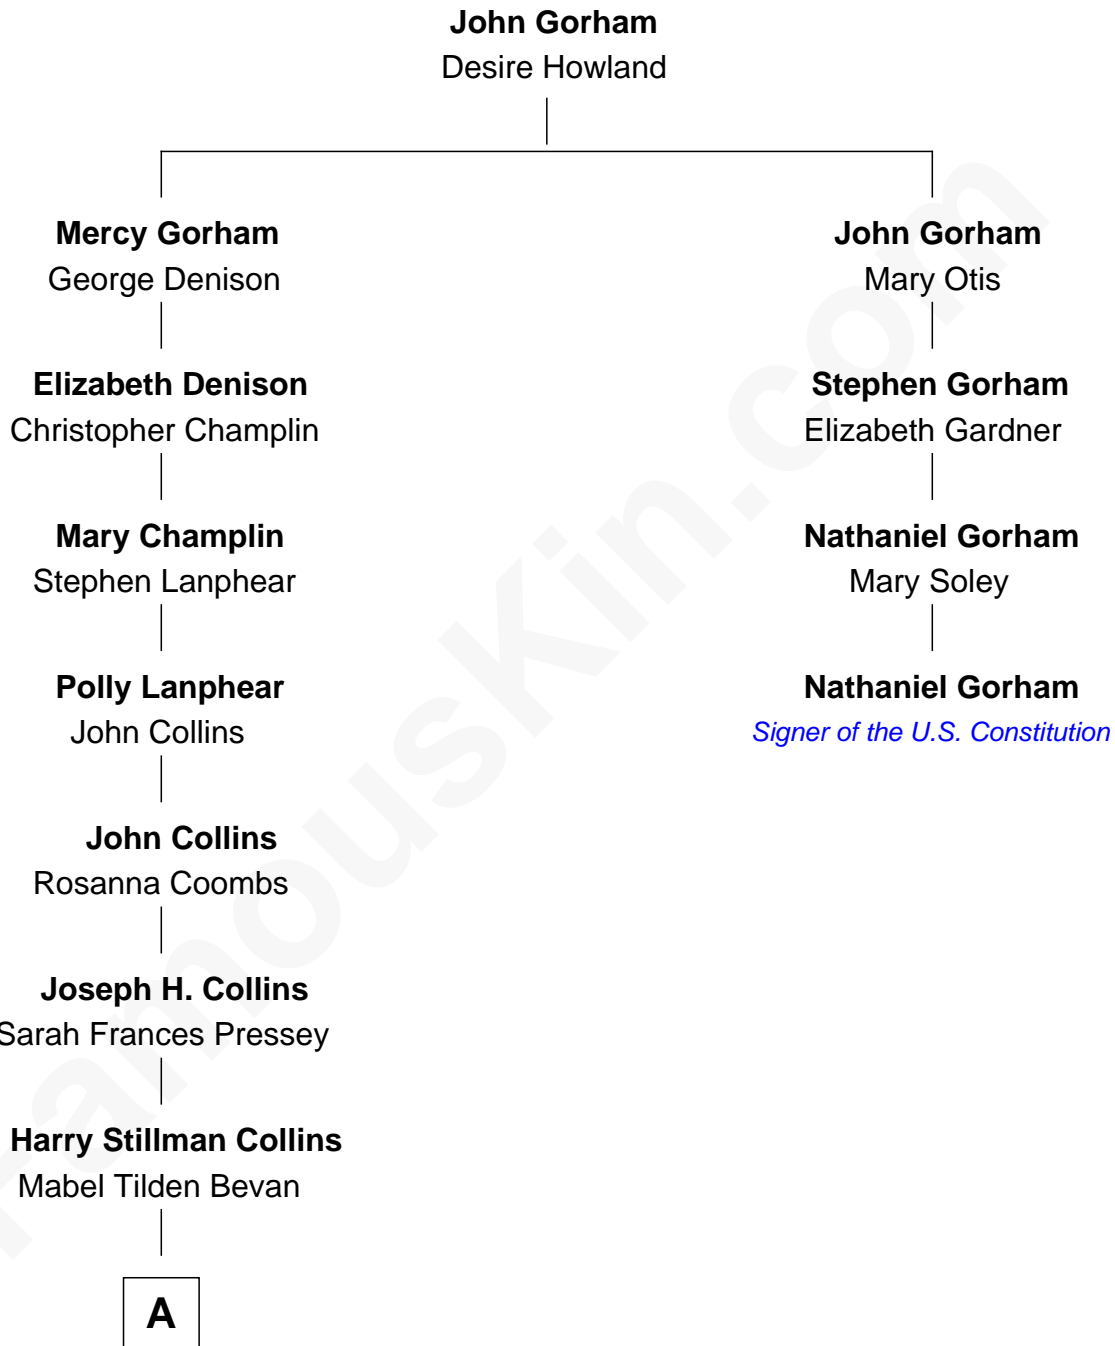

# FamousKin.com Relationship Chart of

**Victoria Rowell**

*TV and Film Actress*

3rd cousin 5 times removed of

**Nathaniel Gorham**

*Signer of the U.S. Constitution*

FamousKin.com