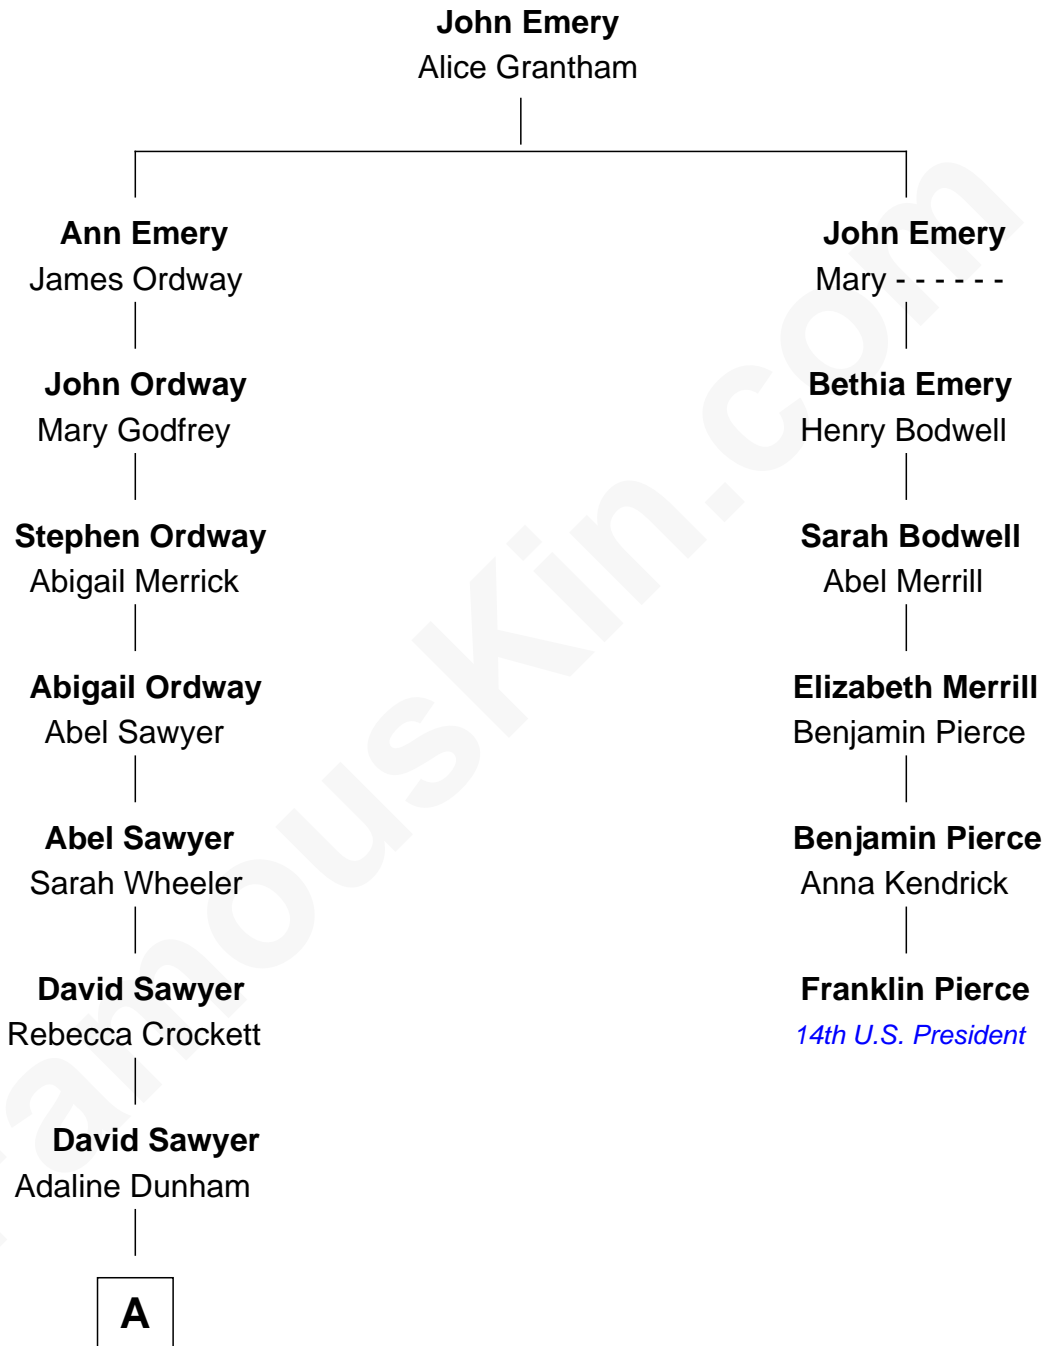

FamousKin.com Relationship Chart of

Victoria Rowell

TV and Film Actress

5th cousin 6 times removed of

Franklin Pierce

14th U.S. President

A

John Grindle Sawyer

Mary Louise Bowden

Elizabeth Margaret Sawyer

Charles A. Bevan

Mabel Tilden Bevan

Harry Stillman Collins

Dorothy Mabel Collins

Victoria Rowell

TV and Film Actress