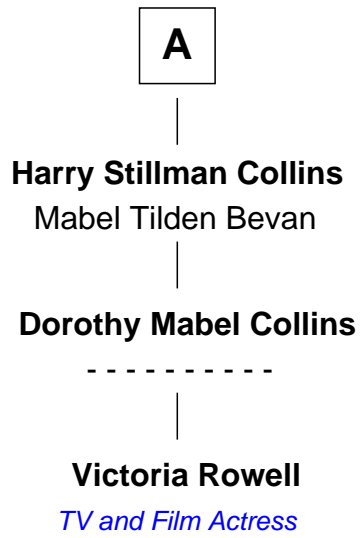

# FamousKin.com Relationship Chart of

**Victoria Rowell**

*TV and Film Actress*

7th cousin 2 times removed of

**Seth Low**

*Mayor of New York City President of Columbia University*

FamousKin.com