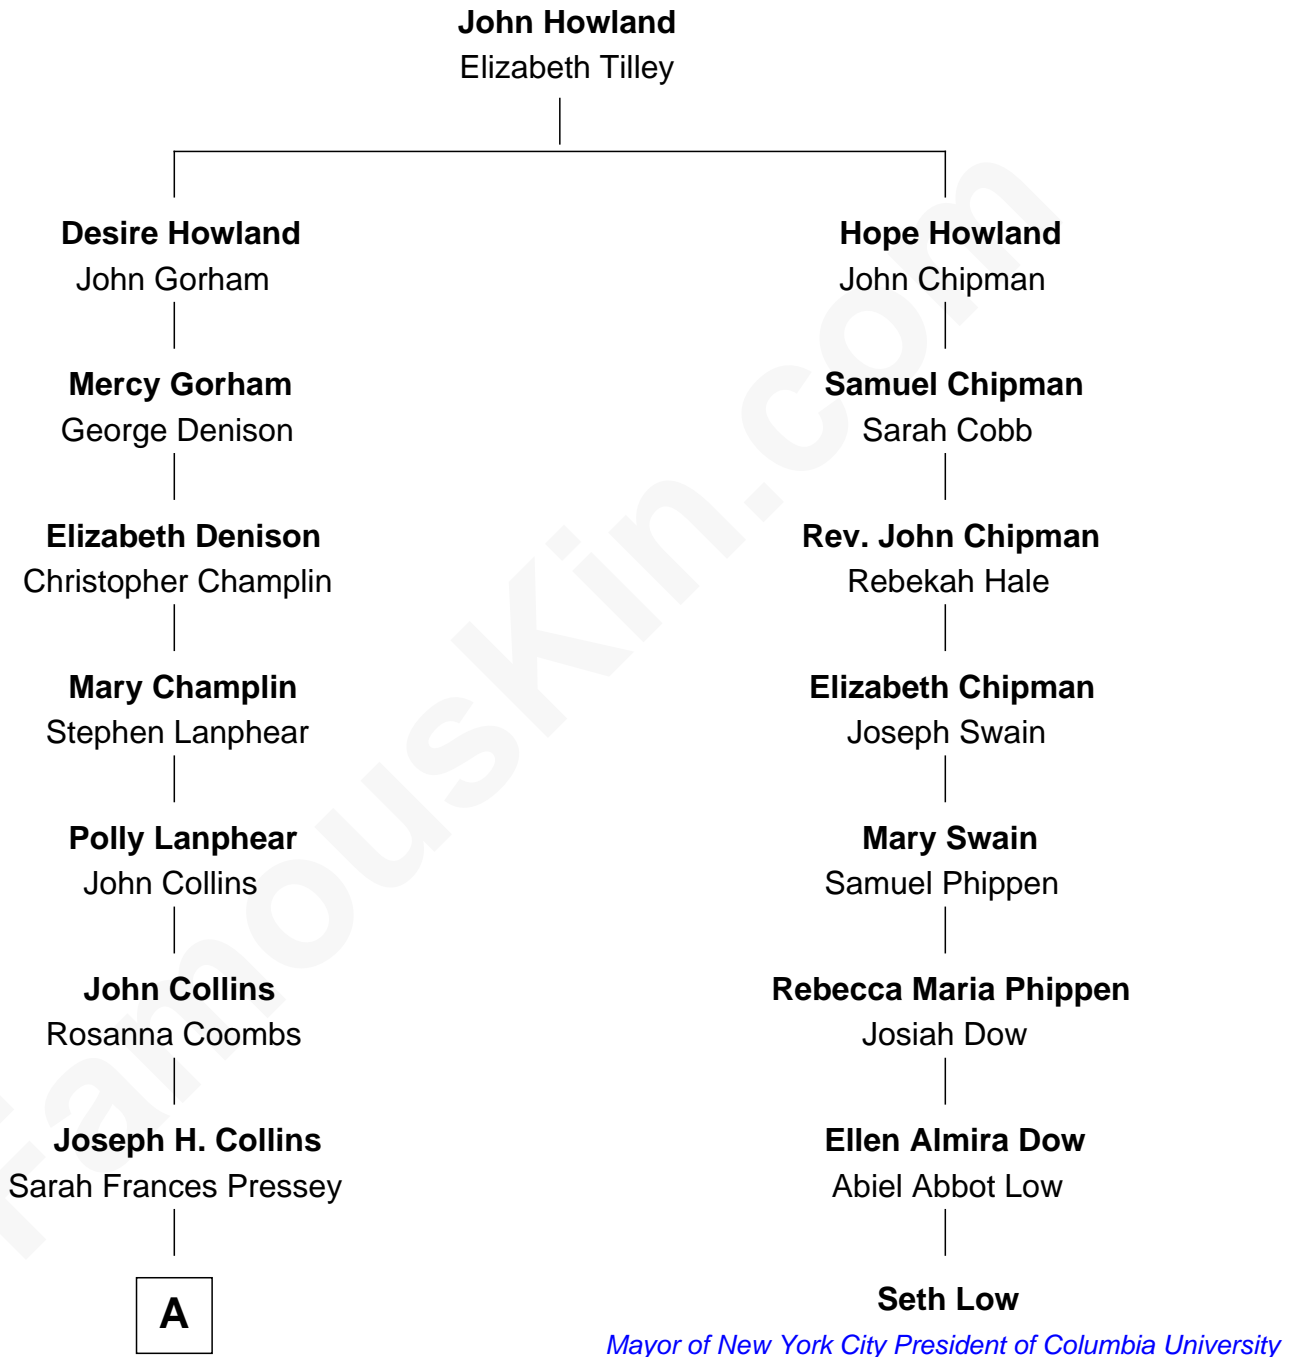

# FamousKin.com Relationship Chart of

**Victoria Rowell**

*TV and Film Actress*

7th cousin 2 times removed of

**Seth Low**

*Mayor of New York City President of Columbia University*

FamousKin.com