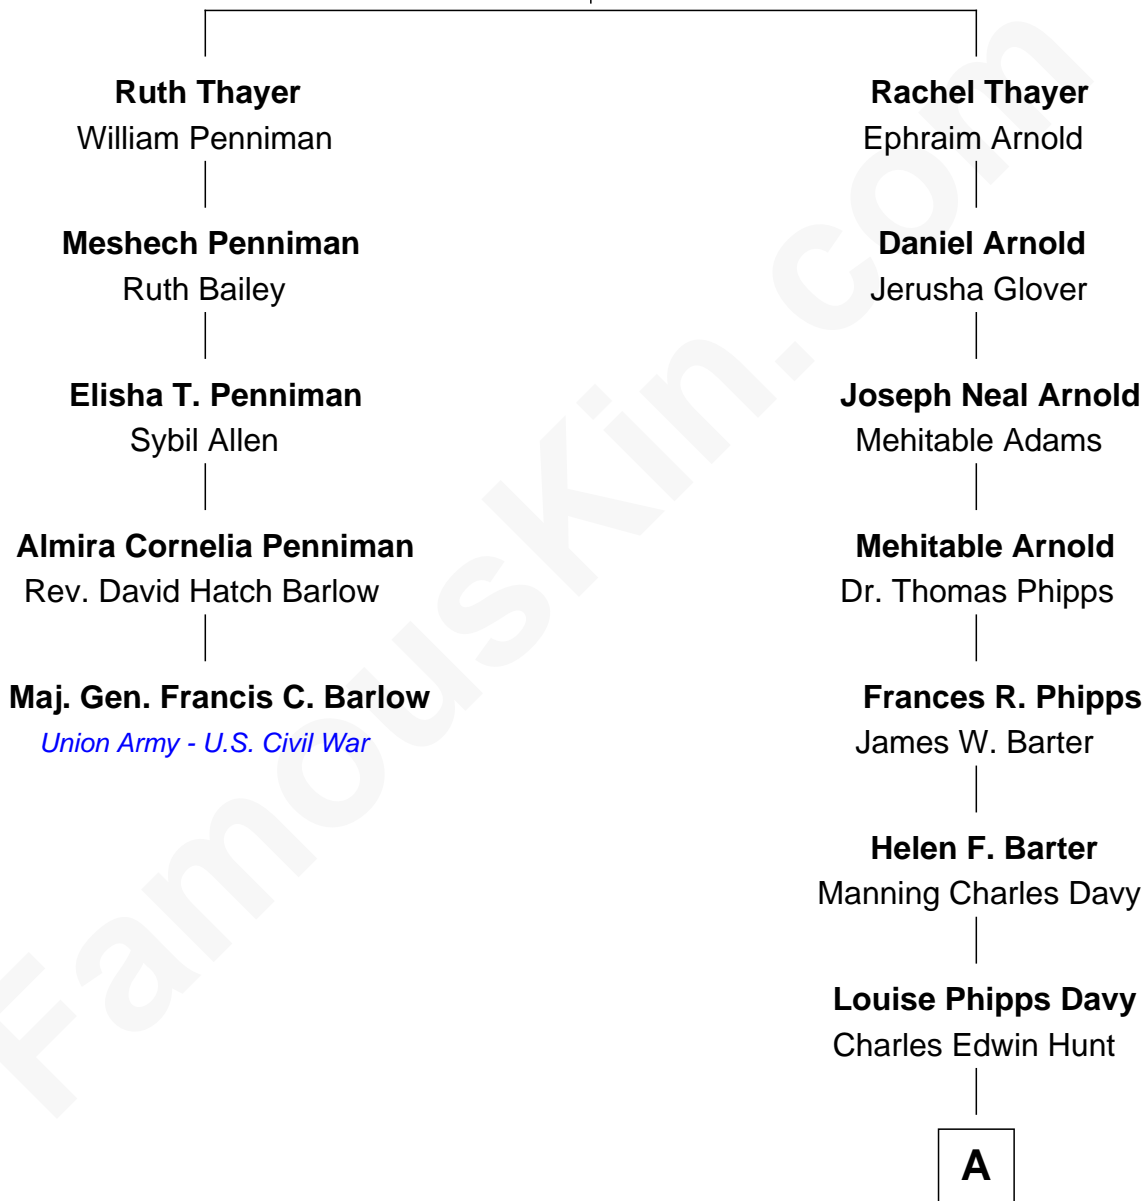

**FamousKin.com**  
**Relationship Chart of**  
**Maj. Gen. Francis C. Barlow**  
*Union Army - U.S. Civil War*

4th cousin 4 times removed of

**Linda Hunt**

*TV and Movie Actress*

**Ebenezer Thayer**

Ruth Neale