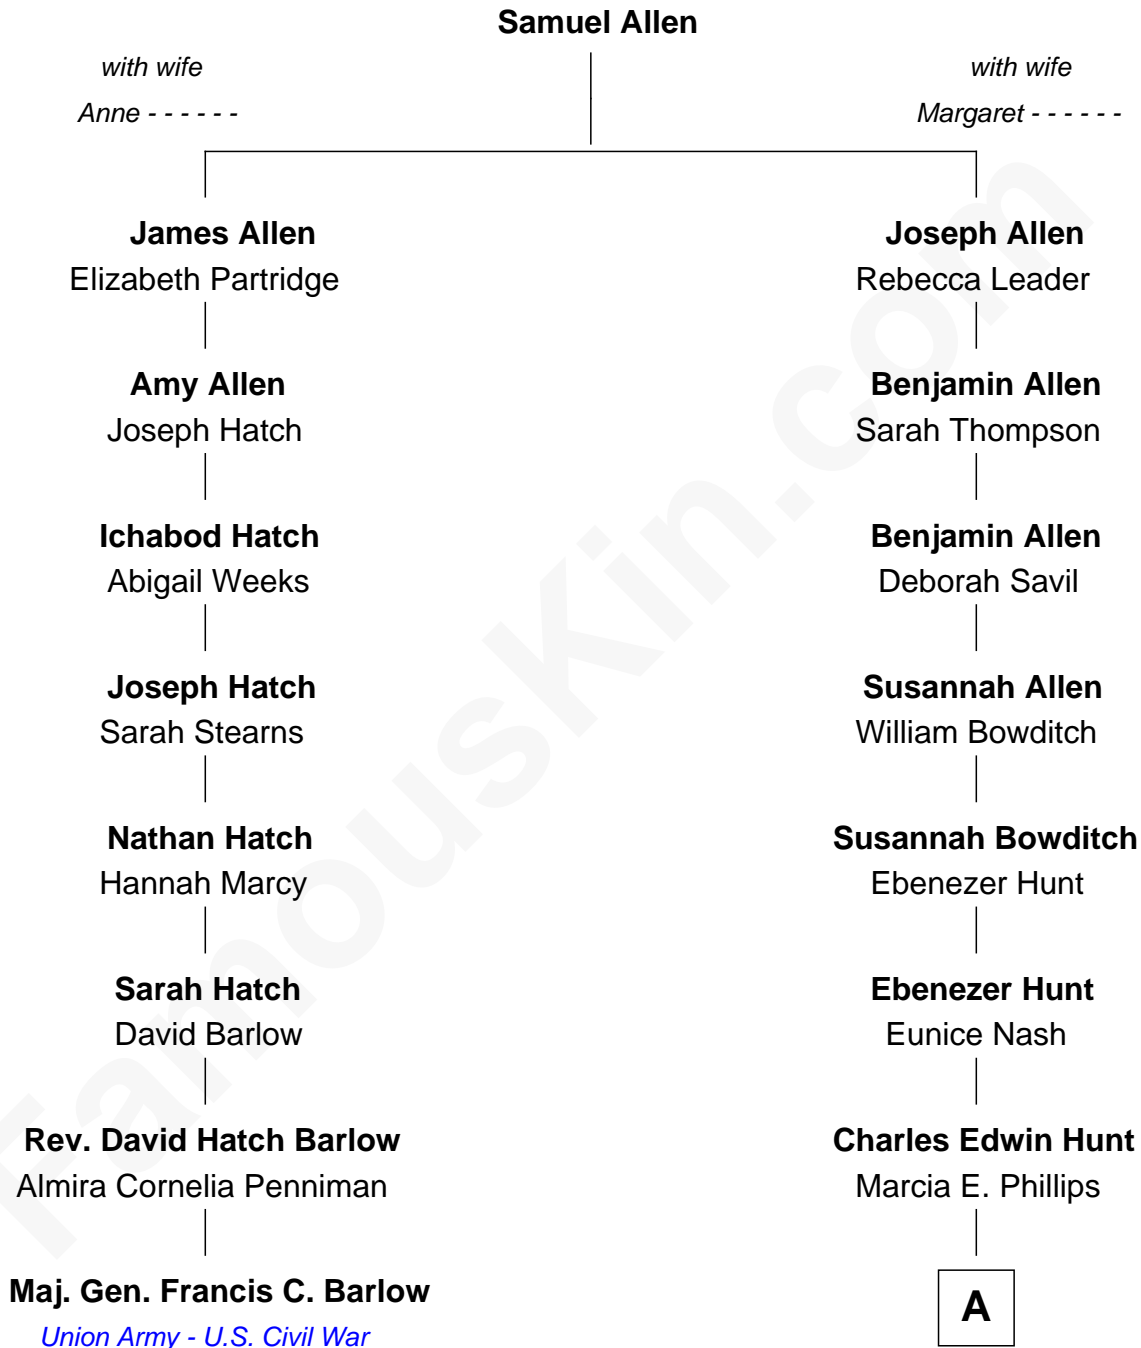

FamousKin.com
Relationship Chart of
Maj. Gen. Francis C. Barlow
Union Army - U.S. Civil War

7th cousin 3 times removed of

Linda Hunt

TV and Movie Actress

A

Charles Phillips Hunt

Ella Maria Read

Charles Edwin Hunt