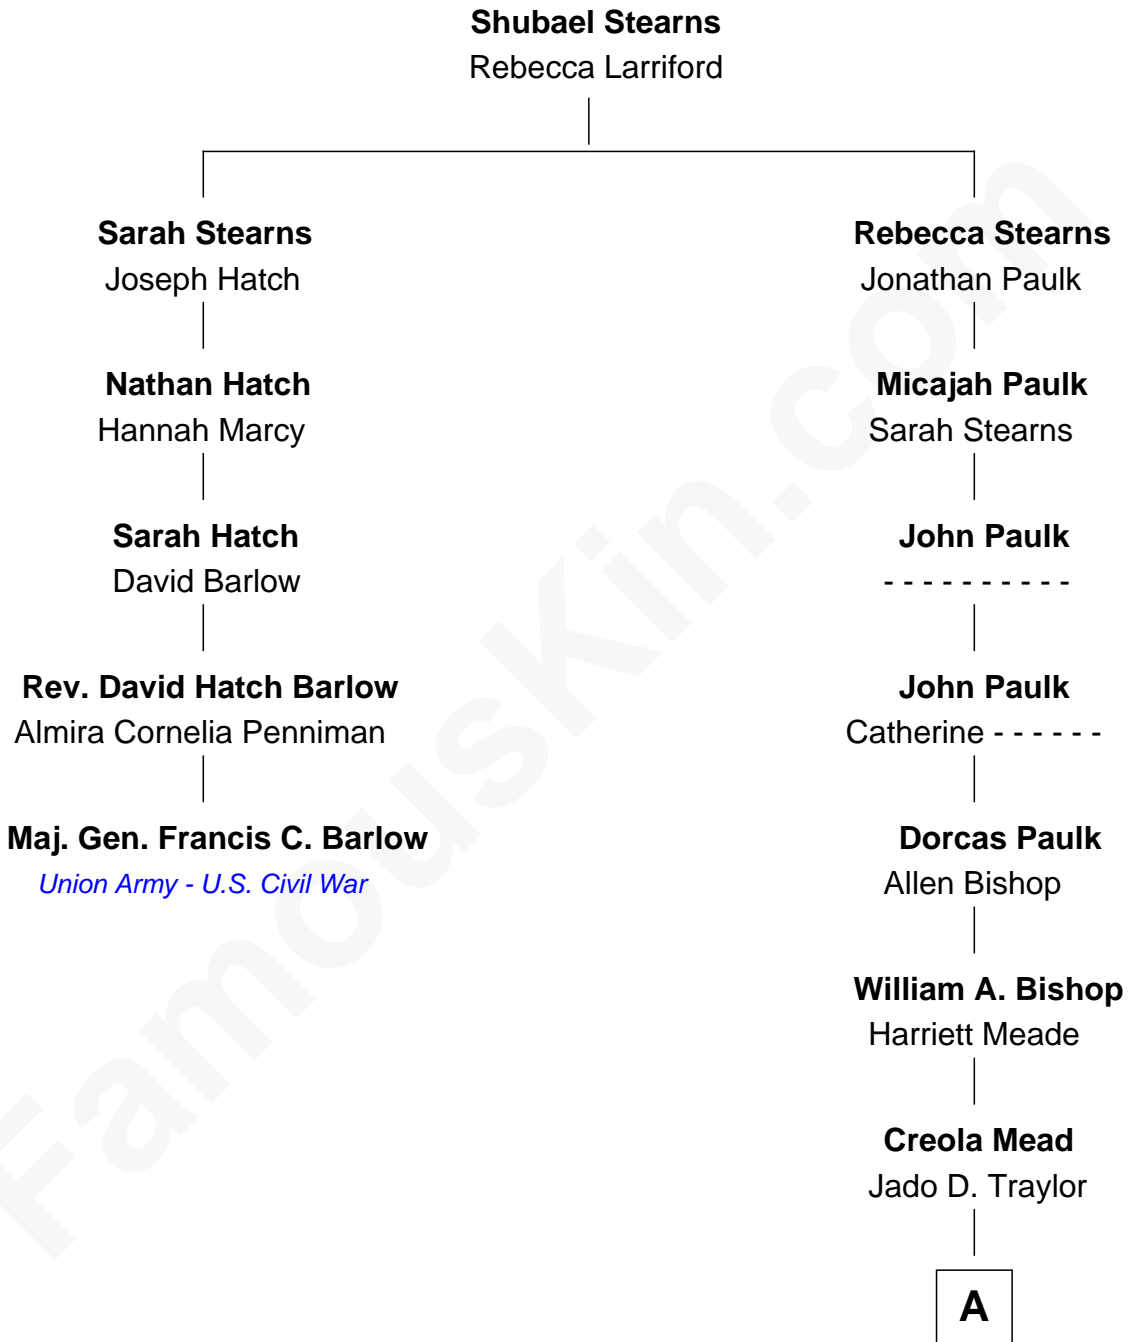

**FamousKin.com**  
**Relationship Chart of**  
**Maj. Gen. Francis C. Barlow**  
*Union Army - U.S. Civil War*

**4th cousin 5 times removed of**  
**Michael Strahan**  
*NFL Player and TV Personality*

**A**

James Curtis Traylor

Caroline McCarter

Louise Traylor

Gene Willie Strahan

Michael Strahan

*NFL Player and TV Personality*

FamousKin.com