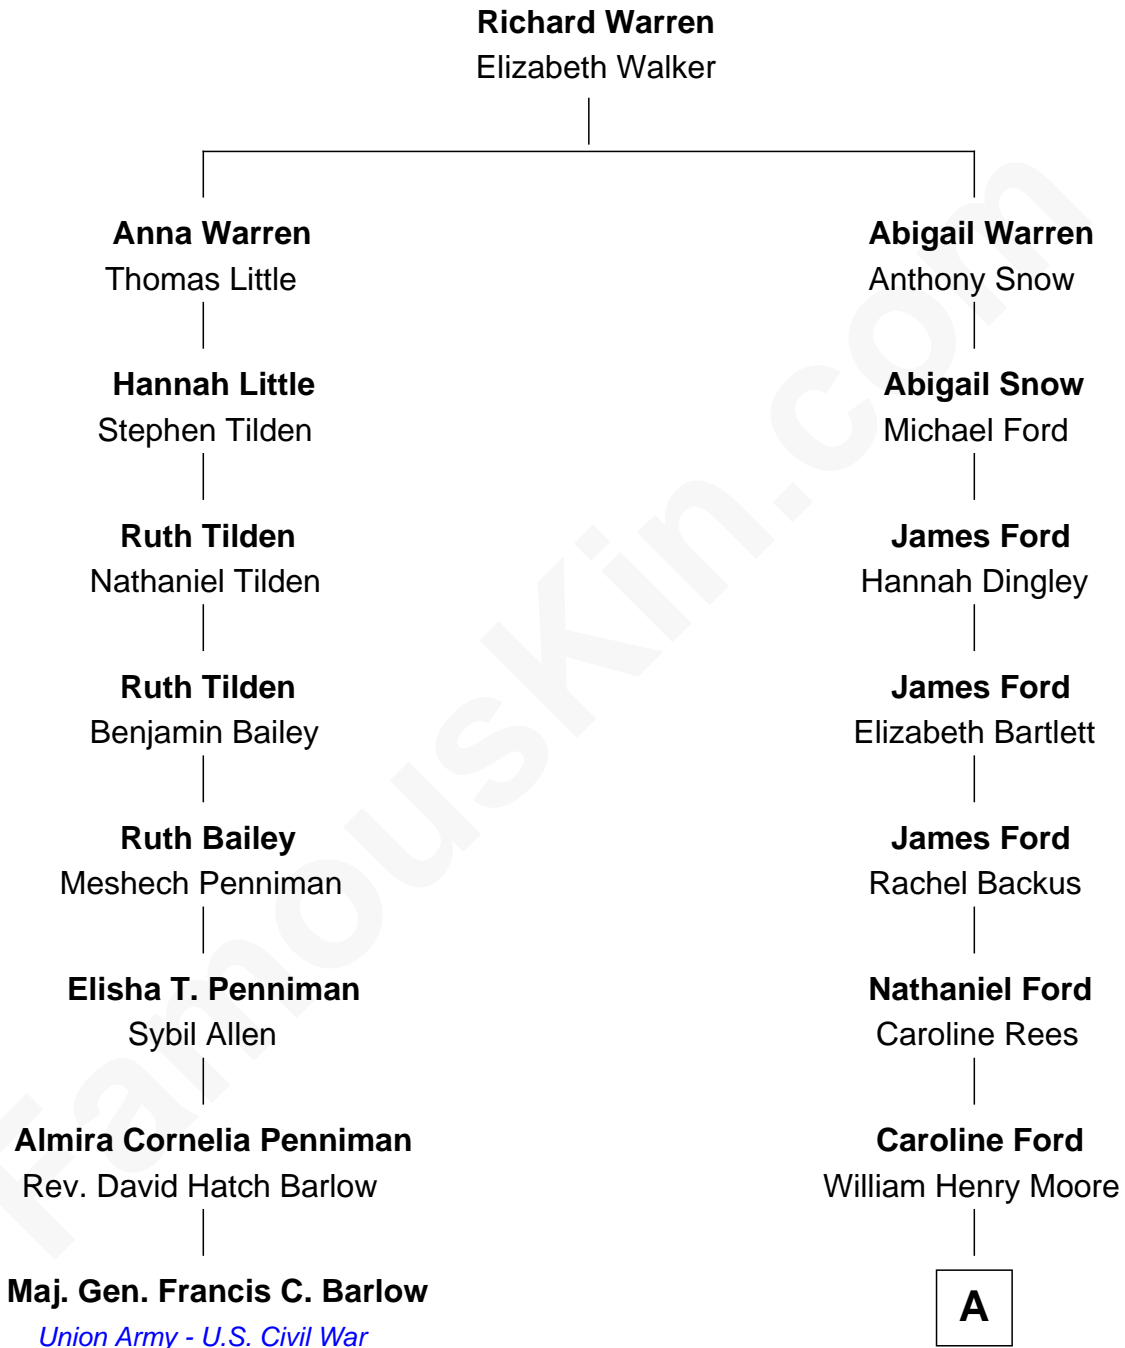

FamousKin.com
Relationship Chart of
Maj. Gen. Francis C. Barlow
Union Army - U.S. Civil War

7th cousin 1 time removed of
William Henry Moore
Co-Founder, U.S. Steel and Nabisco

A

Nathaniel Ford Moore
Rachael Arvilla Beckwith

William Henry Moore
Co-Founder, U.S. Steel and Nabisco

FamousKin.com