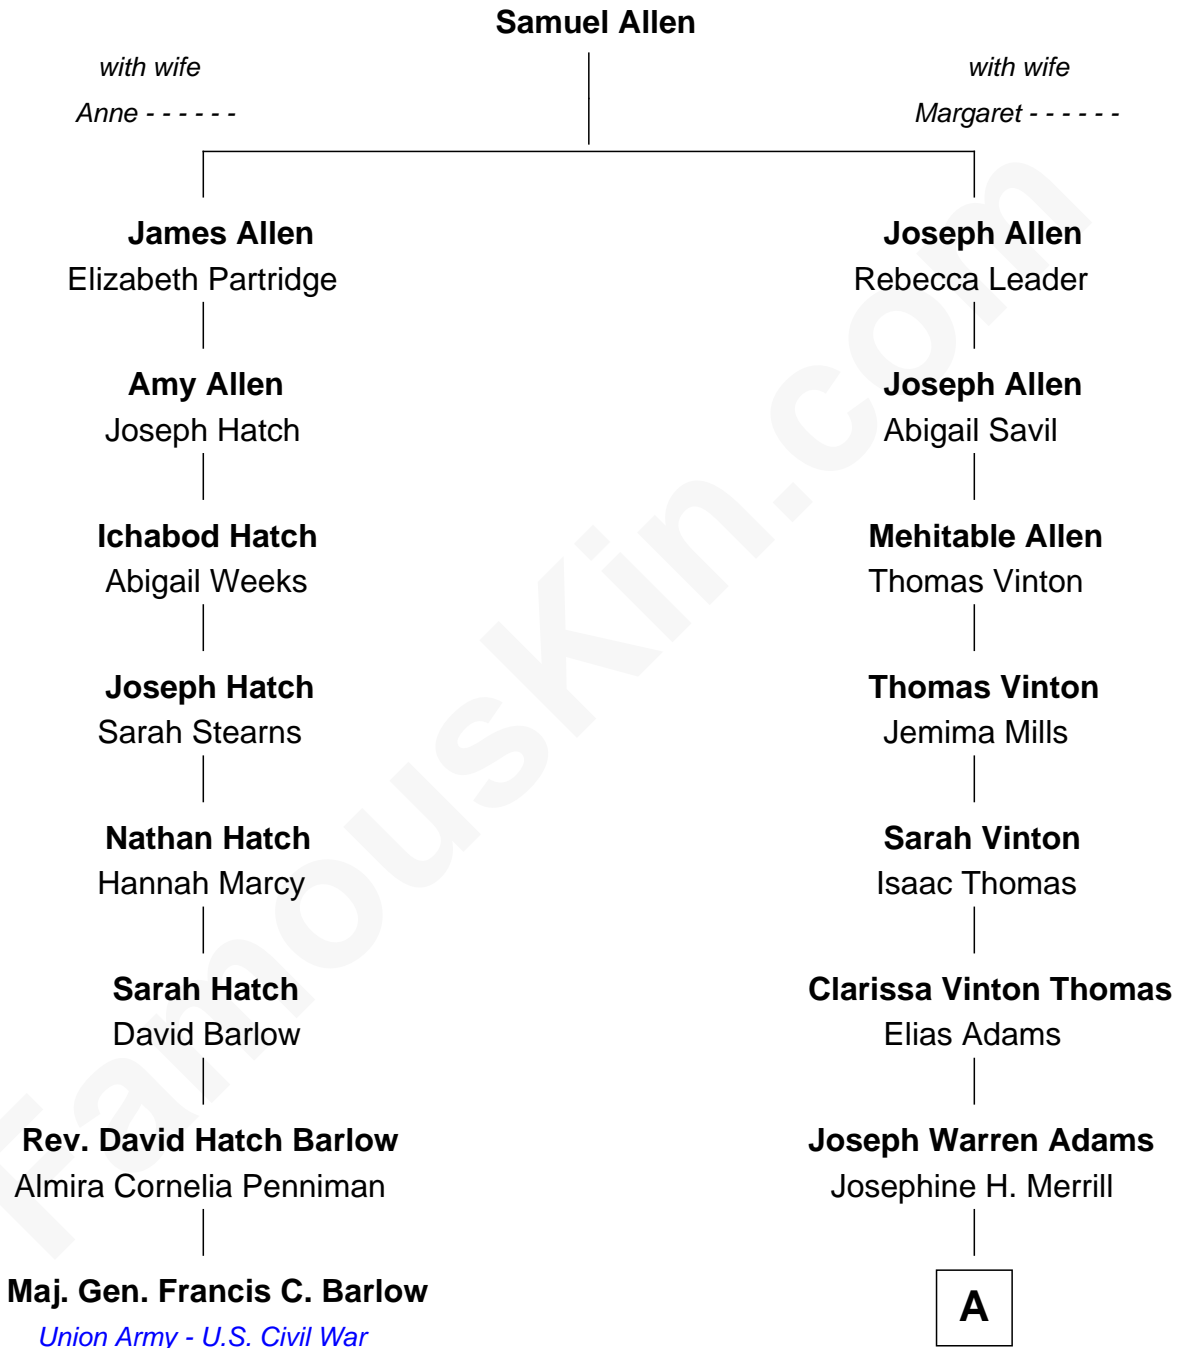

**FamousKin.com**  
**Relationship Chart of**  
**Maj. Gen. Francis C. Barlow**  
*Union Army - U.S. Civil War*

7th cousin 2 times removed of

**Raquel Welch**  
*Movie Actress*

A

Clara Louise Adams

Emery Stanford Hall

Josephine Sarah Hall

Armando Carlos Tejada

Raquel Welch

*aka Raquel Welch*