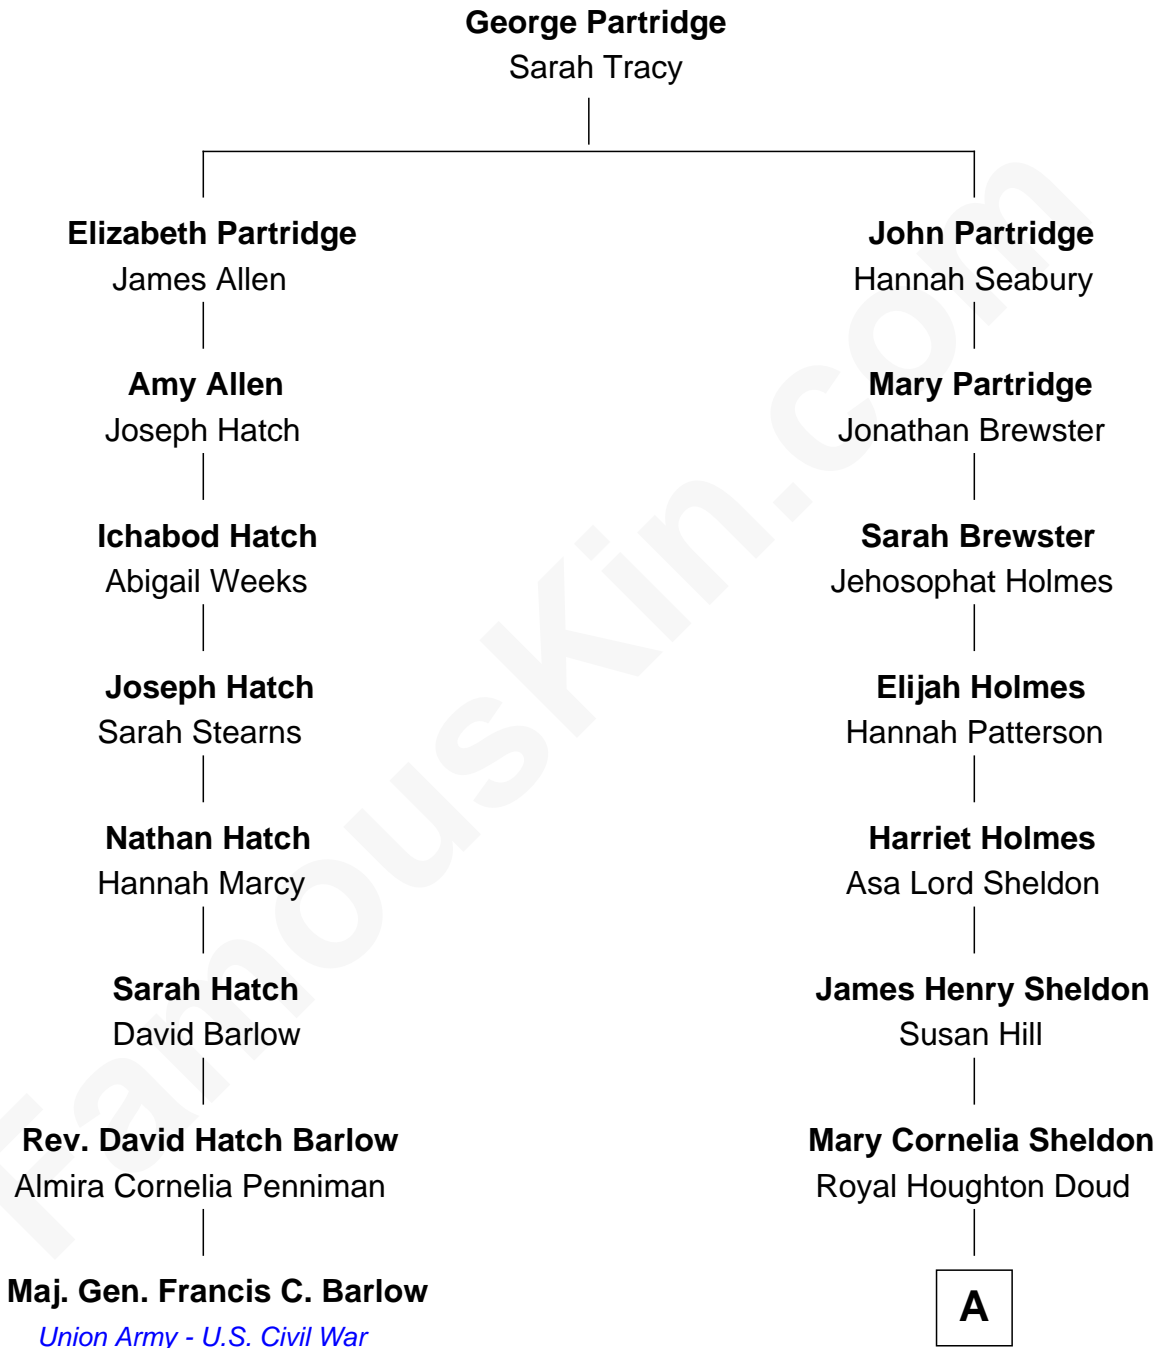

FamousKin.com
Relationship Chart of
Maj. Gen. Francis C. Barlow
Union Army - U.S. Civil War

7th cousin 1 time removed of
Mamie (Doud) Eisenhower
First Lady of President Dwight Eisenhower

A

John Sheldon Doud
Elivera Mathilda Carlson

Mamie (Doud) Eisenhower
First Lady of Dwight Eisenhower

FamousKin.com