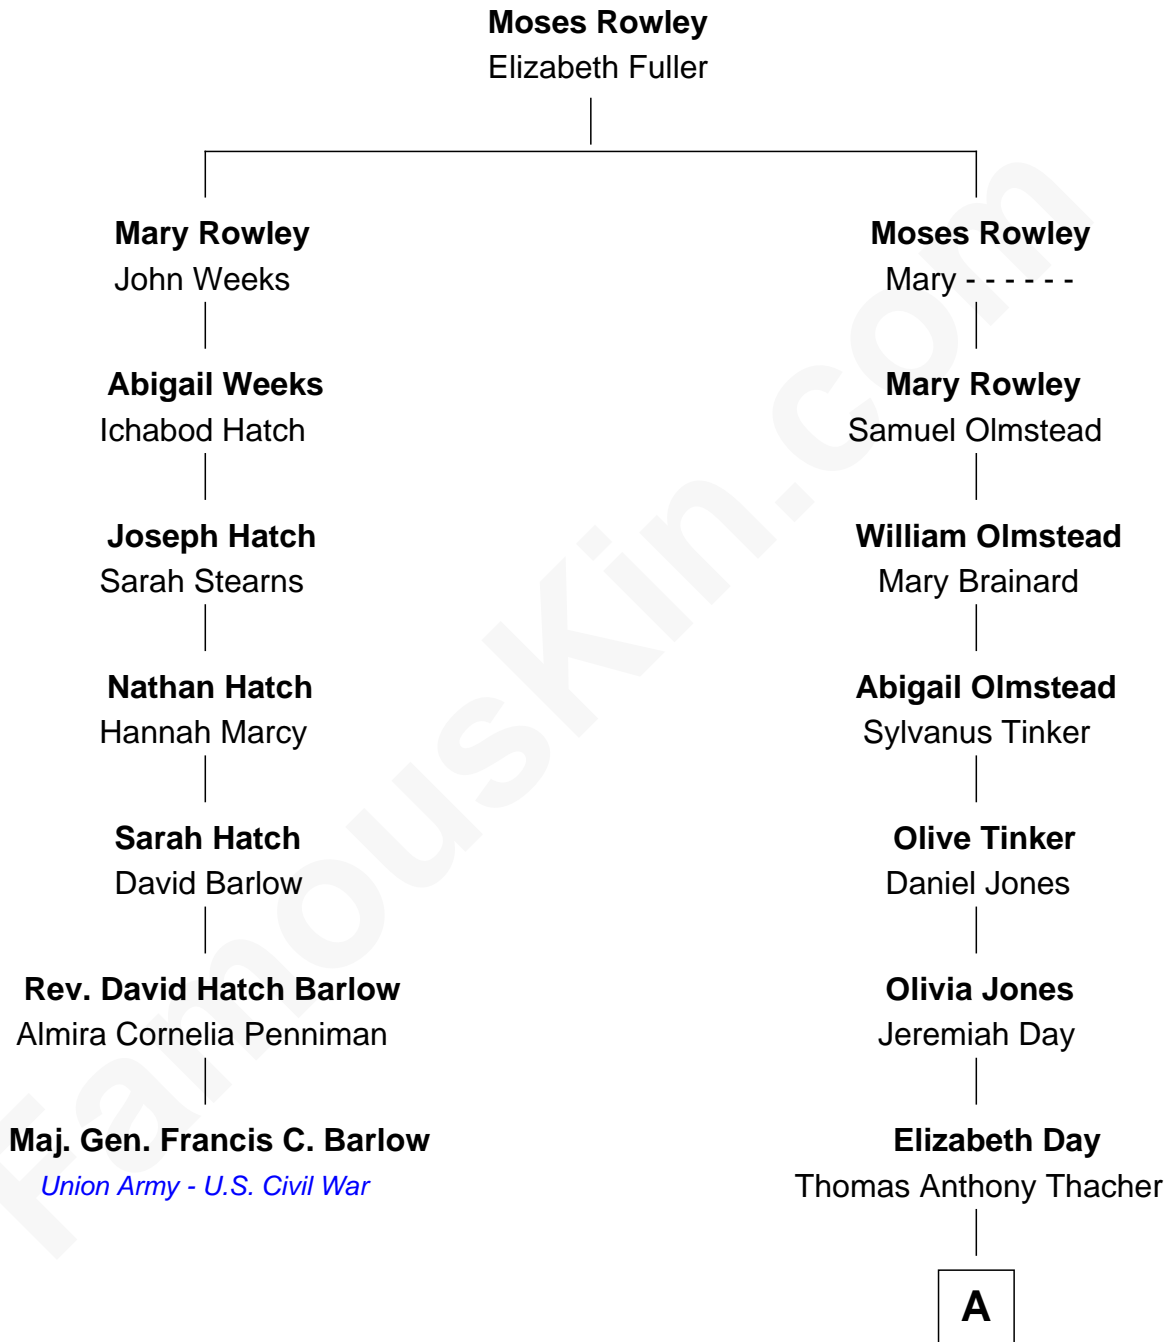

FamousKin.com
Relationship Chart of
Maj. Gen. Francis C. Barlow
Union Army - U.S. Civil War

6th cousin 4 times removed of
Zoe Kazan
TV, Movie and Stage Actress

A

—
Alfred Beaumont Thacher
Emma Cecelia Erkenbrecher

—
Molly Day Thacher
Elia Kazantzoglou

—
Nicholas Kazan
Jean Robin Swicord

—
Zoe Kazan

TV, Movie and Stage Actress