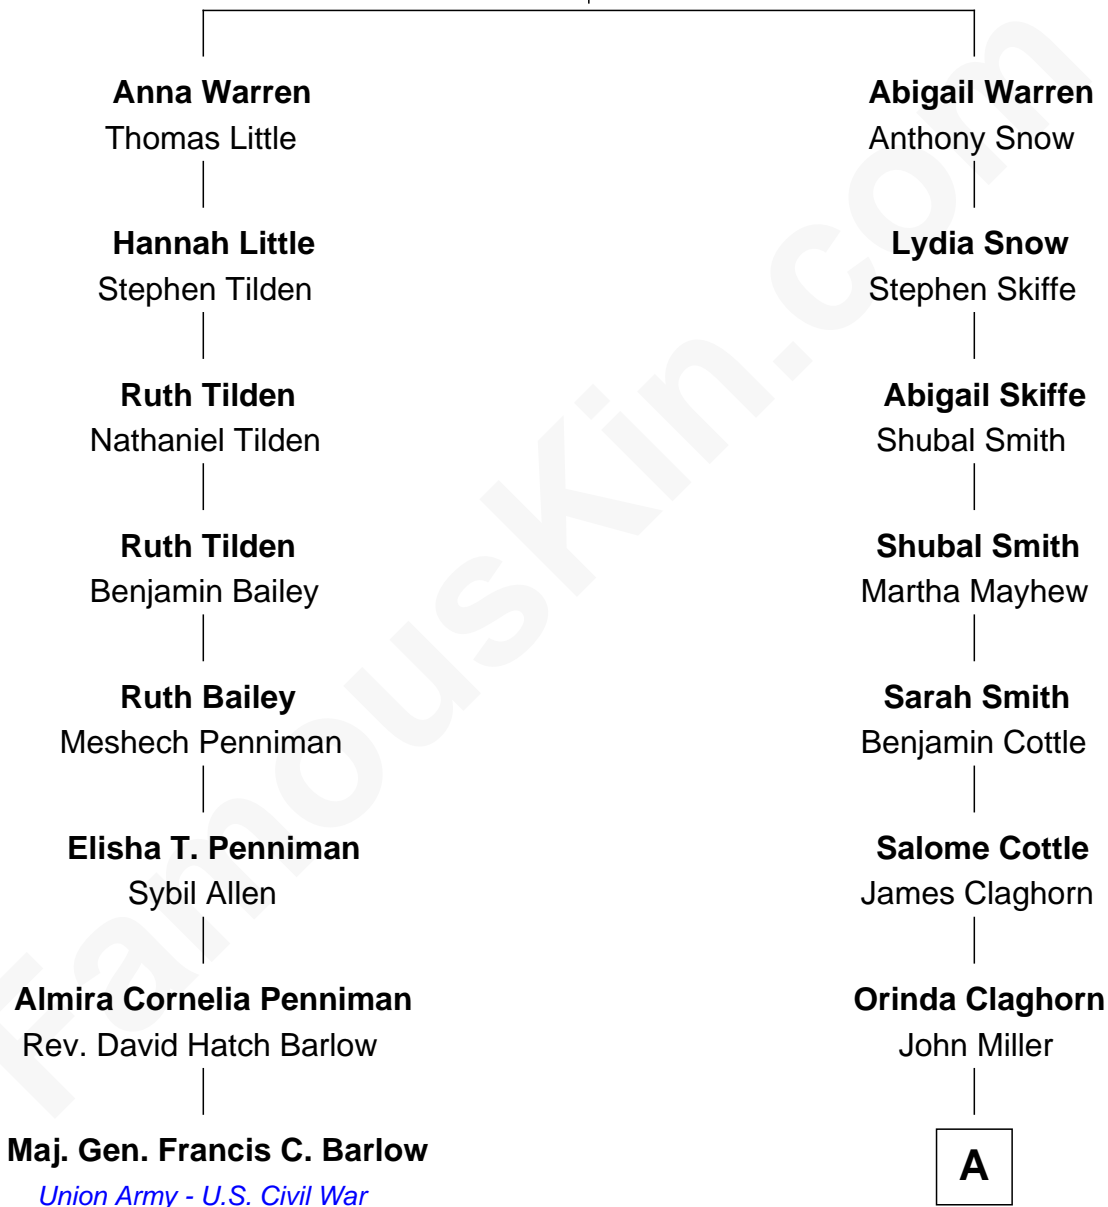

**FamousKin.com**  
**Relationship Chart of**  
**Maj. Gen. Francis C. Barlow**  
*Union Army - U.S. Civil War*

7th cousin 5 times removed of

**Penn Jillette**  
*Magician*

**Richard Warren**  
 Elizabeth Walker

**A**

**Nancy Miller**  
Aransford Rhoades

**Ellen L. Rhoades**  
Marshall I. Jenkins

**Cora Ellen Jenkins**

-----  
**Elizabeth Jenkins**  
Robert Henry Parks

**Valda Ruth Parks**  
Samuel Herbert Jillette

**Penn Jillette**  
*Magician*