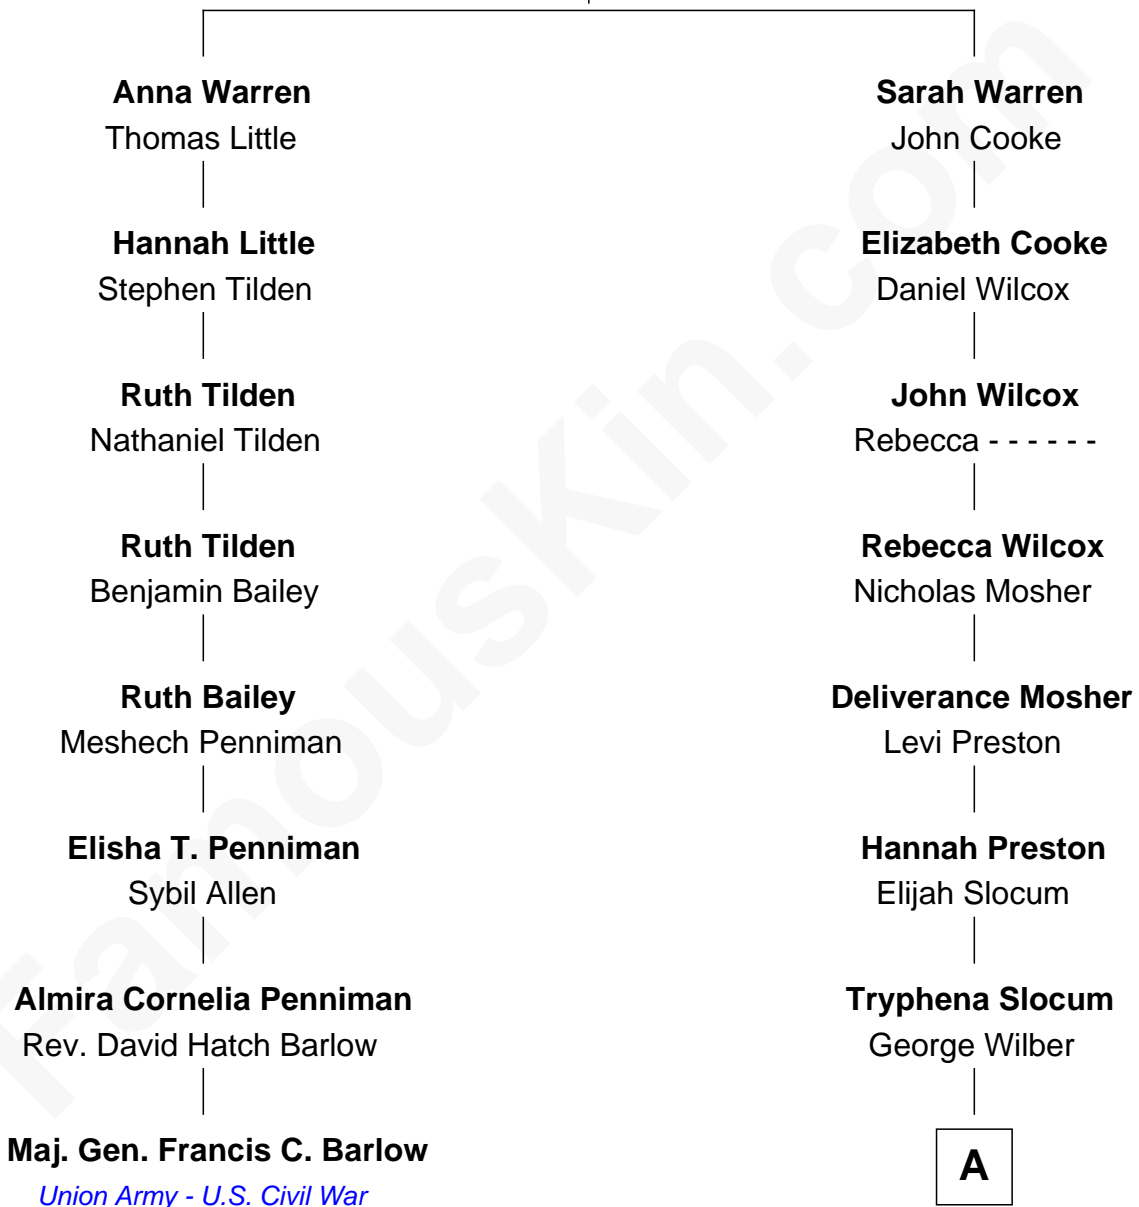

FamousKin.com
Relationship Chart of
Maj. Gen. Francis C. Barlow
Union Army - U.S. Civil War

7th cousin 3 times removed of

Ann B. Davis
TV Actress

Richard Warren
 Elizabeth Walker

A

Hannah E. Wilber

Jacob Burnett Hamilton

Adeline Webster Hamilton

Frank Virgil Davis

Cassius Miles Davis

Marguerite Stott

Ann B. Davis

TV Actress

FamousKin.com