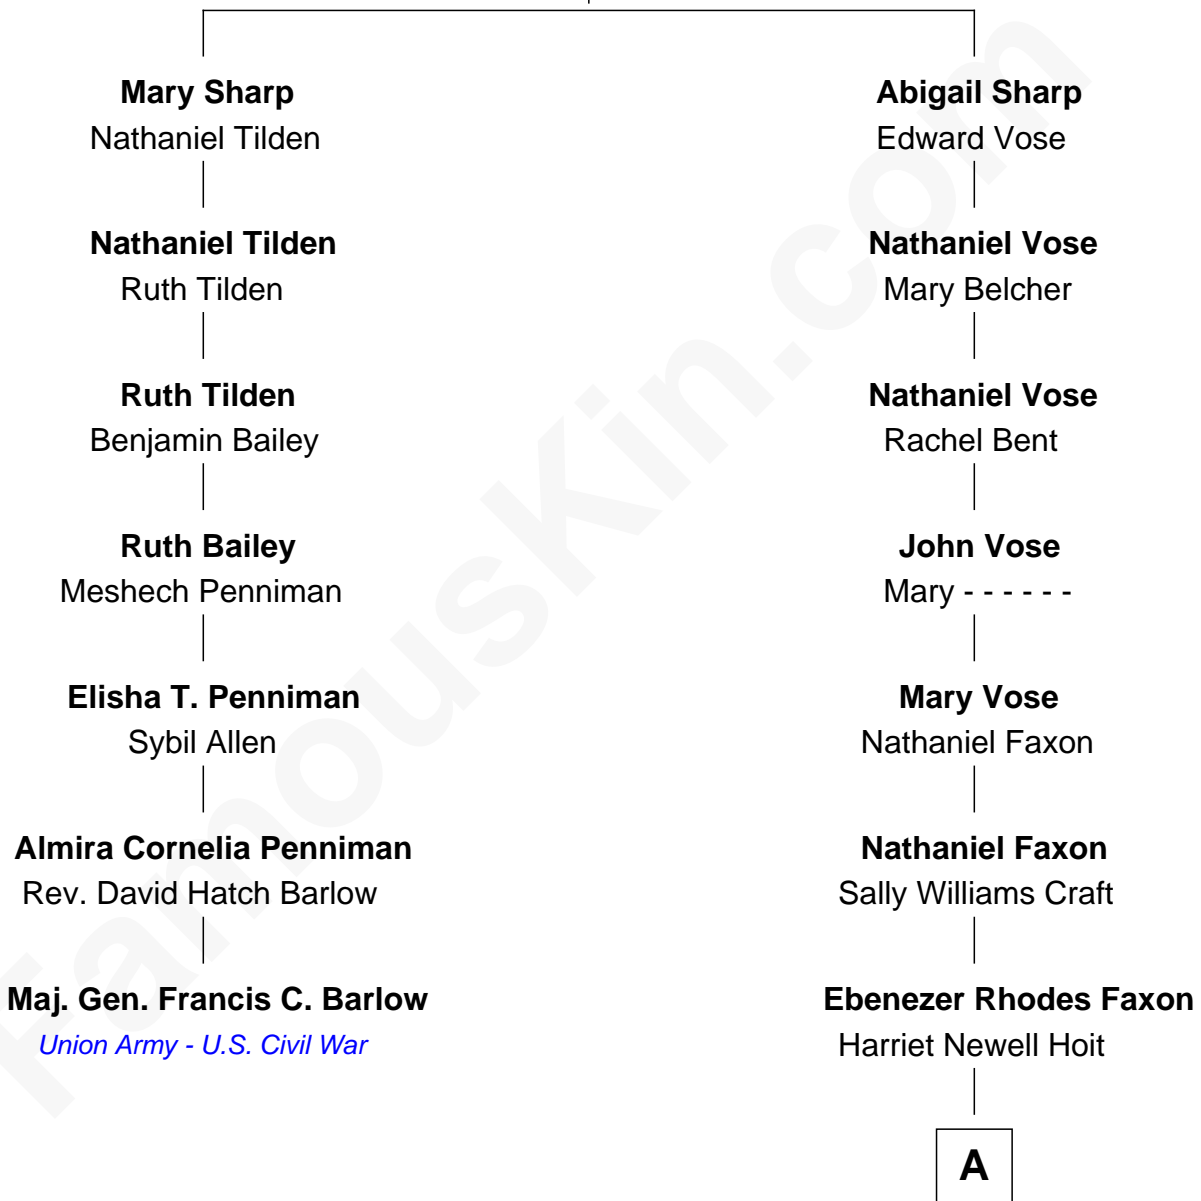

FamousKin.com
Relationship Chart of
Maj. Gen. Francis C. Barlow
Union Army - U.S. Civil War

6th cousin 5 times removed of

Nat Faxon

Actor, Comedian, Director and Screenwriter

Robert Sharp
 Abigail Wright

A

Dr. William Otis Faxon

Susan Reed Wales

Dr. Nathaniel Wales Faxon

Marie Bassett Conant

William Otis Faxon

Frances Mary Parker

Dr. David Parker Faxon

Monica Andrea Kersten