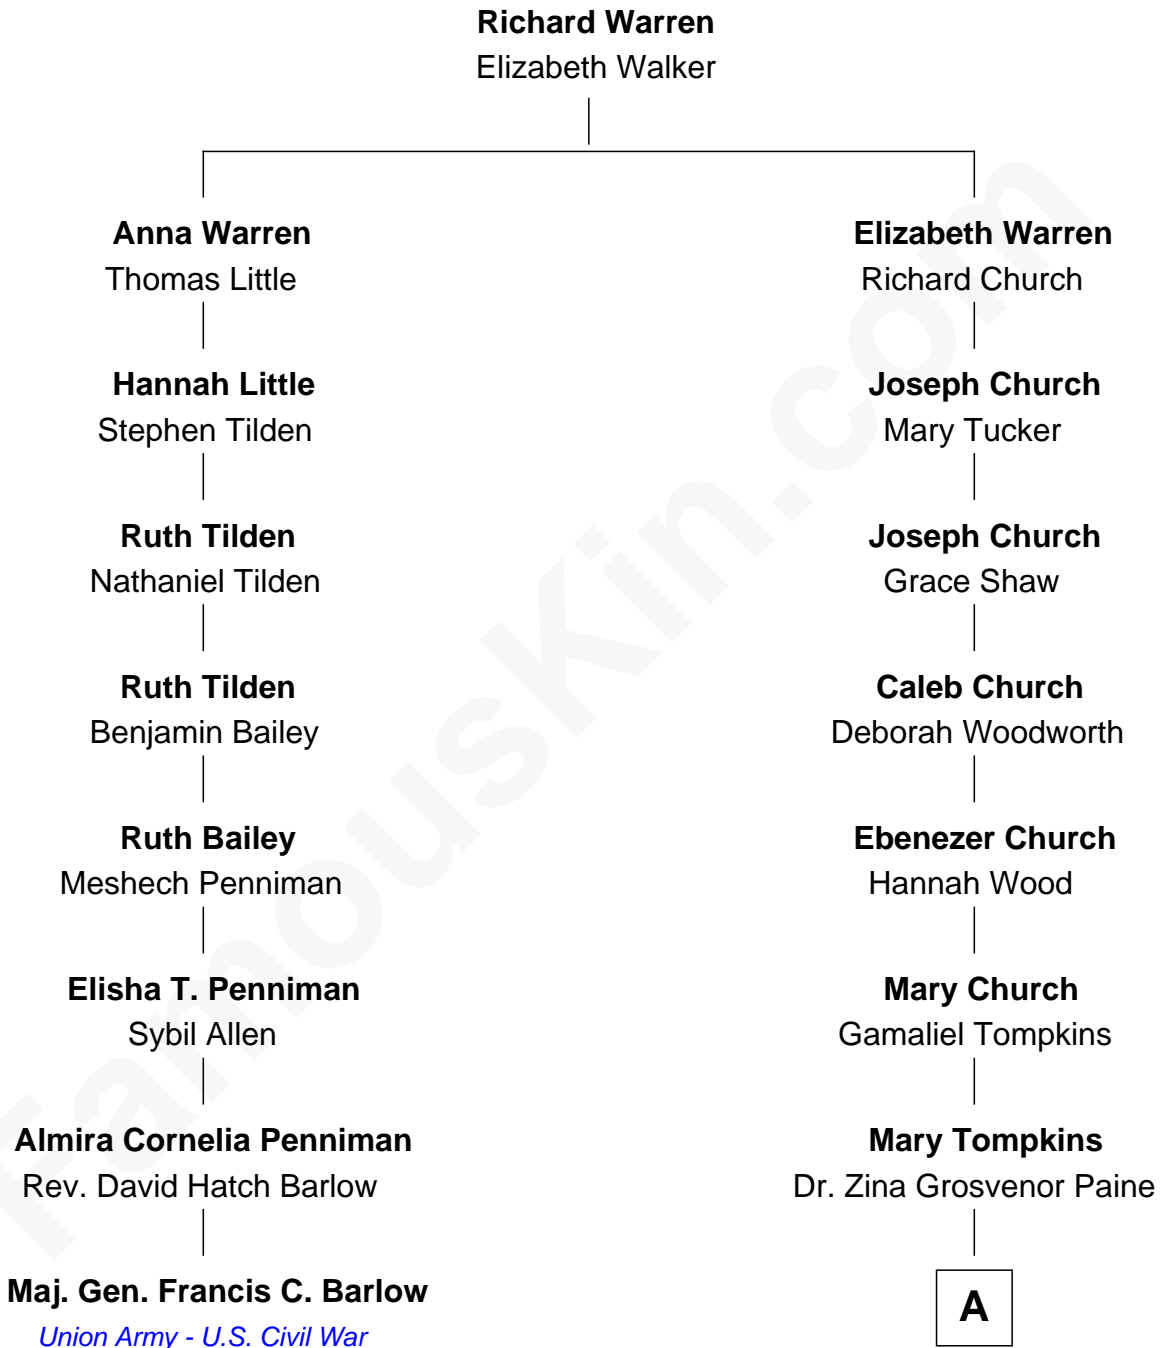

**FamousKin.com**  
**Relationship Chart of**  
**Maj. Gen. Francis C. Barlow**  
*Union Army - U.S. Civil War*

**7th cousin 2 times removed of**  
**Charles M. Dale**  
*66th Governor of New Hampshire*

A

**Nathaniel Tompkins Paine**

Martha Mariah Milby

**Maud Paine**

Fred Vernon Dale

**Charles M. Dale**

*66th Governor of New Hampshire*

FamousKin.com