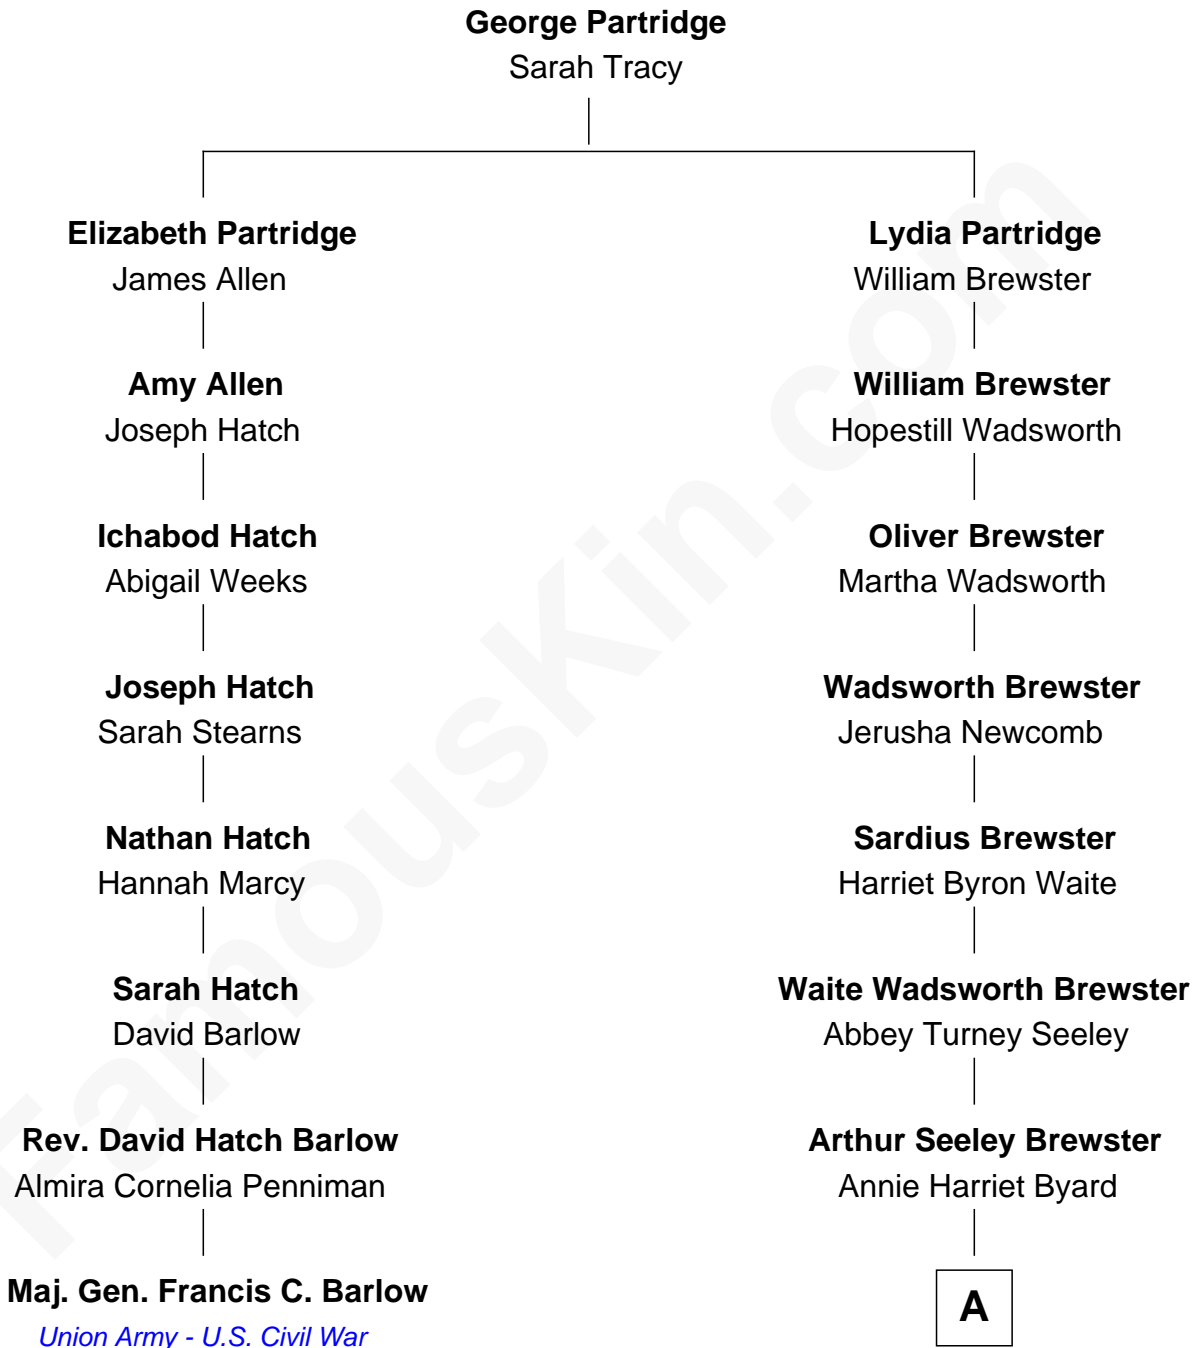

**FamousKin.com**  
**Relationship Chart of**  
**Maj. Gen. Francis C. Barlow**  
*Union Army - U.S. Civil War*

7th cousin 2 times removed of

**Diane Brewster**  
*TV and Movie Actress*

**A**

—  
**Reginald Raymond Brewster**

Grace Anna Sloane

—  
**Phillip Sloane Brewster**

Geraldine Craddock

—  
**Diane Brewster**

*TV and Movie Actress*

FamousKin.com