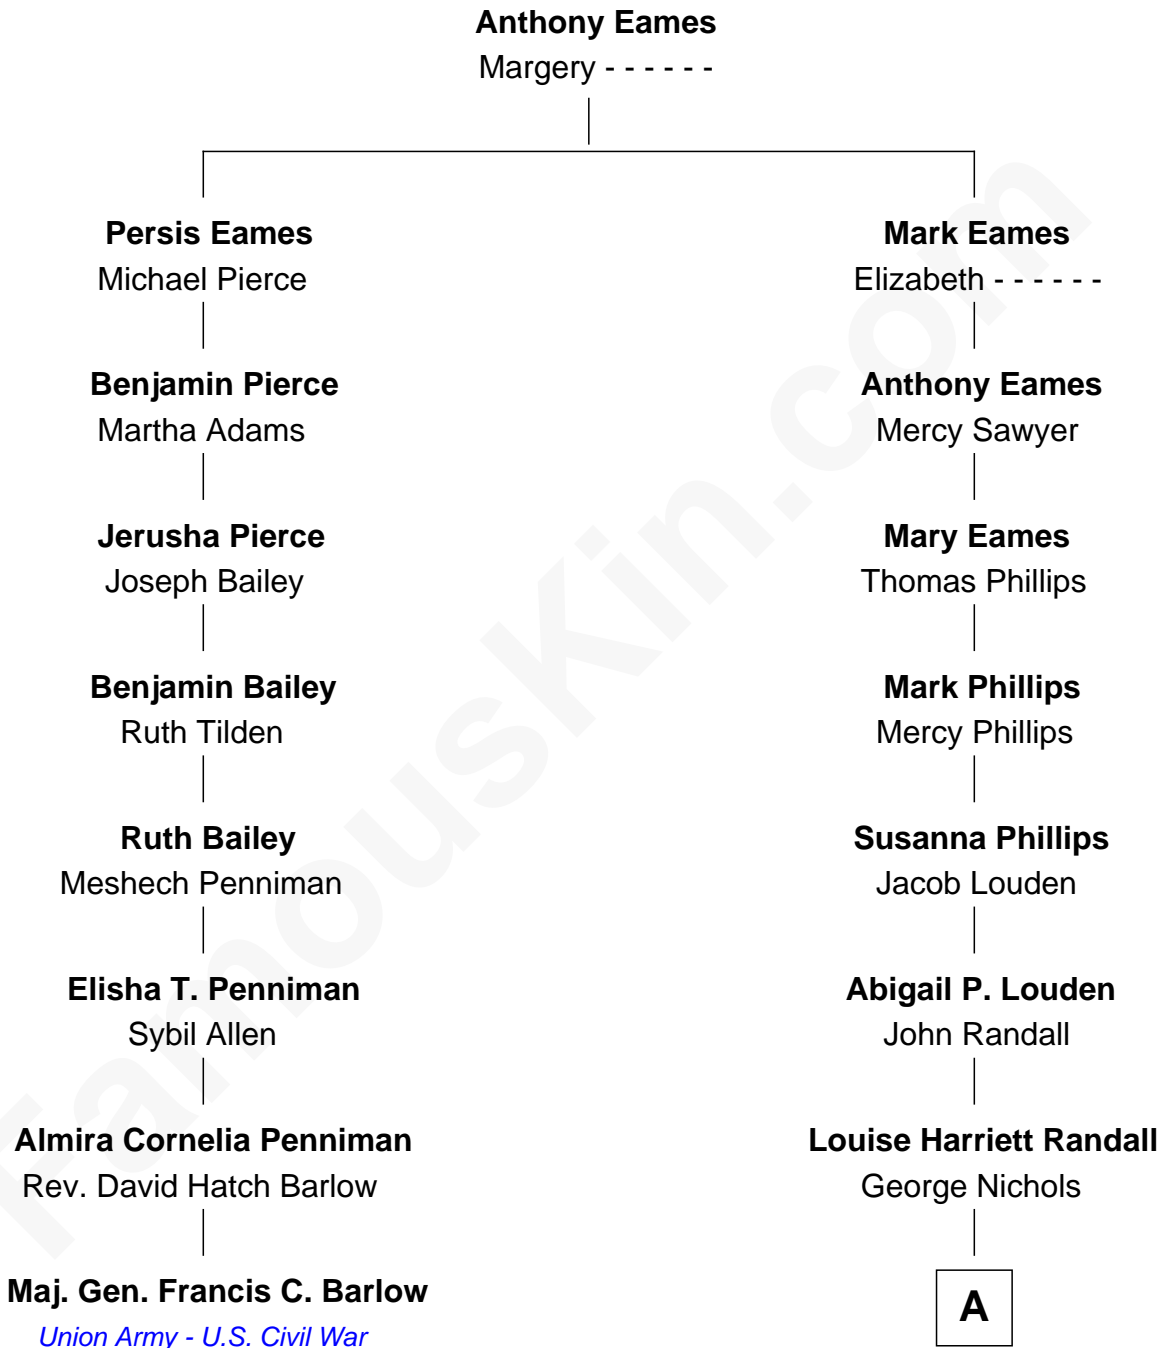

FamousKin.com
Relationship Chart of
Maj. Gen. Francis C. Barlow
Union Army - U.S. Civil War

7th cousin 5 times removed of

Taylor Lautner
TV and Movie Actor

A

Wayland Albert Nichols

Fannie Blanche Sisco

Frank James Nichols

Olive F. Allen

Keith Francis Nichols

Wanda J. Yount

Patricia Anne Nichols

David Andrew Bos

Deborah C. Bos

Daniel Joseph Lautner

Taylor Lautner