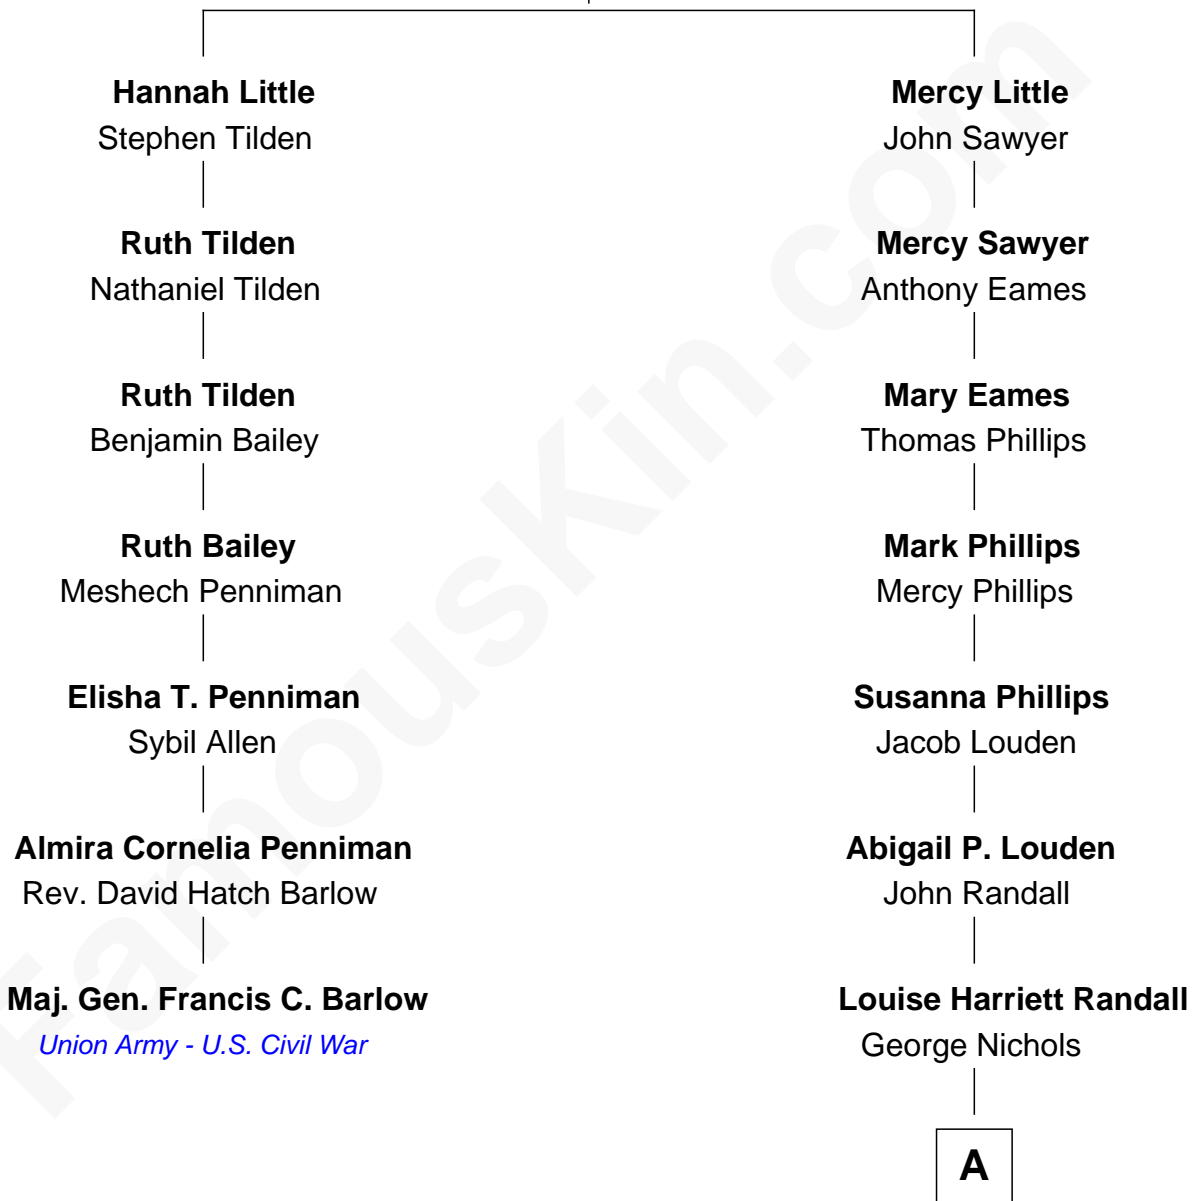

**FamousKin.com**  
**Relationship Chart of**  
**Maj. Gen. Francis C. Barlow**  
*Union Army - U.S. Civil War*

6th cousin 6 times removed of

**Taylor Lautner**  
*TV and Movie Actor*

**Thomas Little**  
 Anna Warren

**A**

Wayland Albert Nichols

Fannie Blanche Sisco

Frank James Nichols

Olive F. Allen

Keith Francis Nichols

Wanda J. Yount

Patricia Anne Nichols