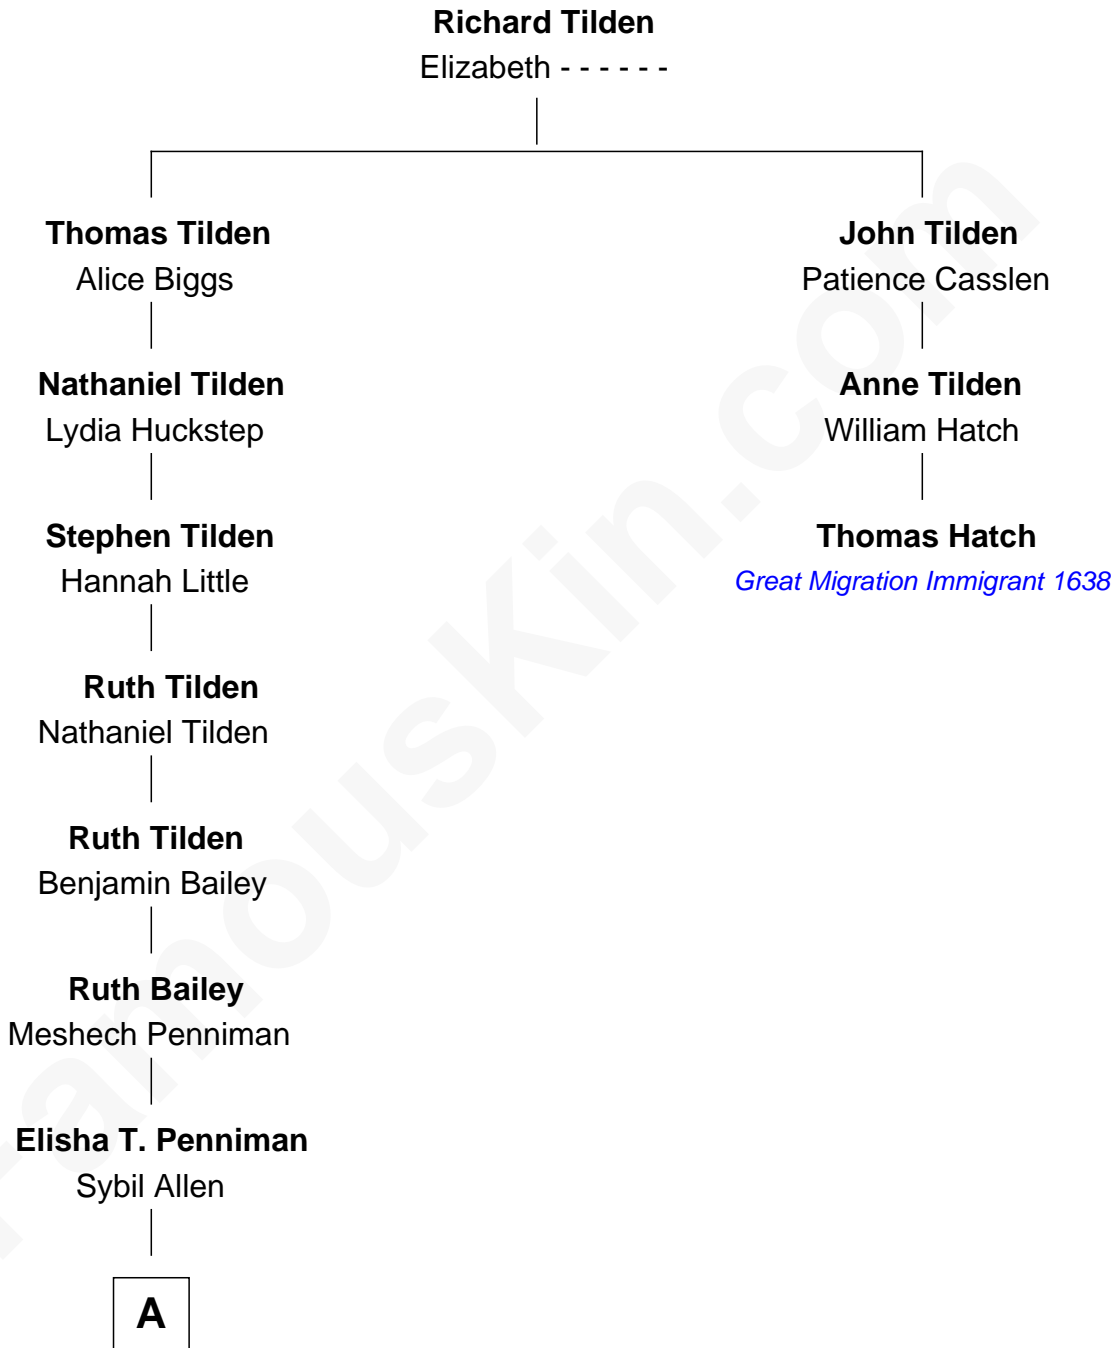

FamousKin.com
Relationship Chart of
Maj. Gen. Francis C. Barlow
Union Army - U.S. Civil War

2nd cousin 6 times removed of

Thomas Hatch
(c1596 - c1646) Great Migration Immigrant 1638

A

Almira Cornelia Penniman

Rev. David Hatch Barlow

Maj. Gen. Francis C. Barlow

Union Army - U.S. Civil War

FamousKin.com