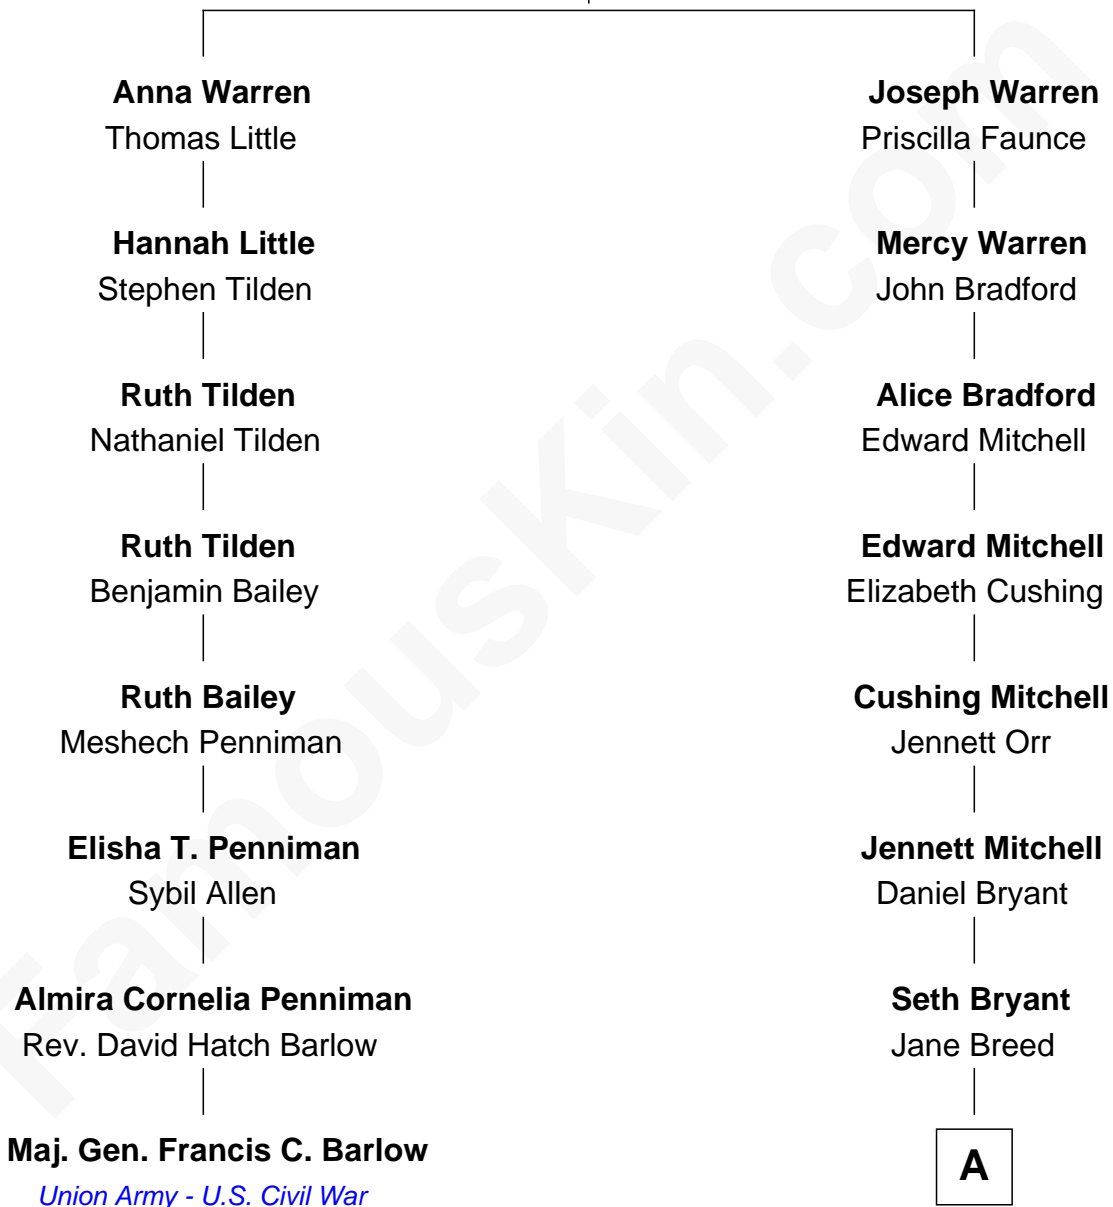

**FamousKin.com**  
**Relationship Chart of**  
**Maj. Gen. Francis C. Barlow**  
*Union Army - U.S. Civil War*

**7th cousin 1 time removed of**  
**James B. Conant**  
*President of Harvard University*

**Richard Warren**  
 Elizabeth Walker

**A**

—  
**Jennett Orr Bryant**  
James Scott Conant

—  
**James B. Conant**  
*President of Harvard University*

FamousKin.com