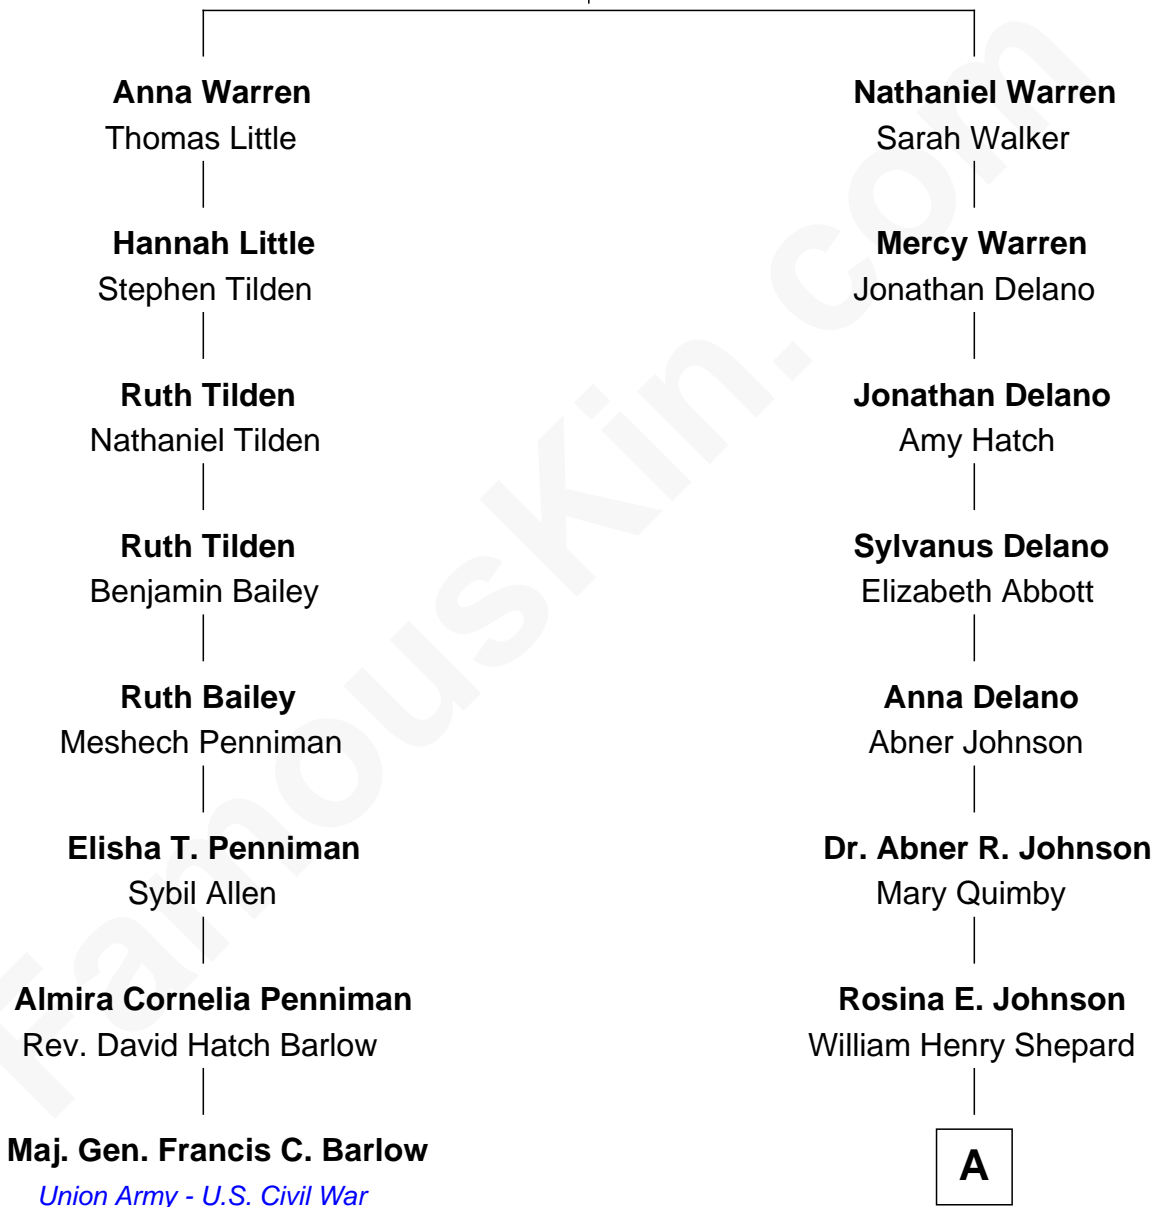

FamousKin.com
Relationship Chart of
Maj. Gen. Francis C. Barlow
Union Army - U.S. Civil War

7th cousin 2 times removed of

Alan Shepard
Mercury and Apollo Astronaut

Richard Warren
 Elizabeth Walker

A

Frederick Johnson Shepard

Annie Elizabeth Bartlett

Alan Bartlett Shepard

Pauline Renza Emerson

Alan Shepard

Mercury and Apollo Astronaut

FamousKin.com